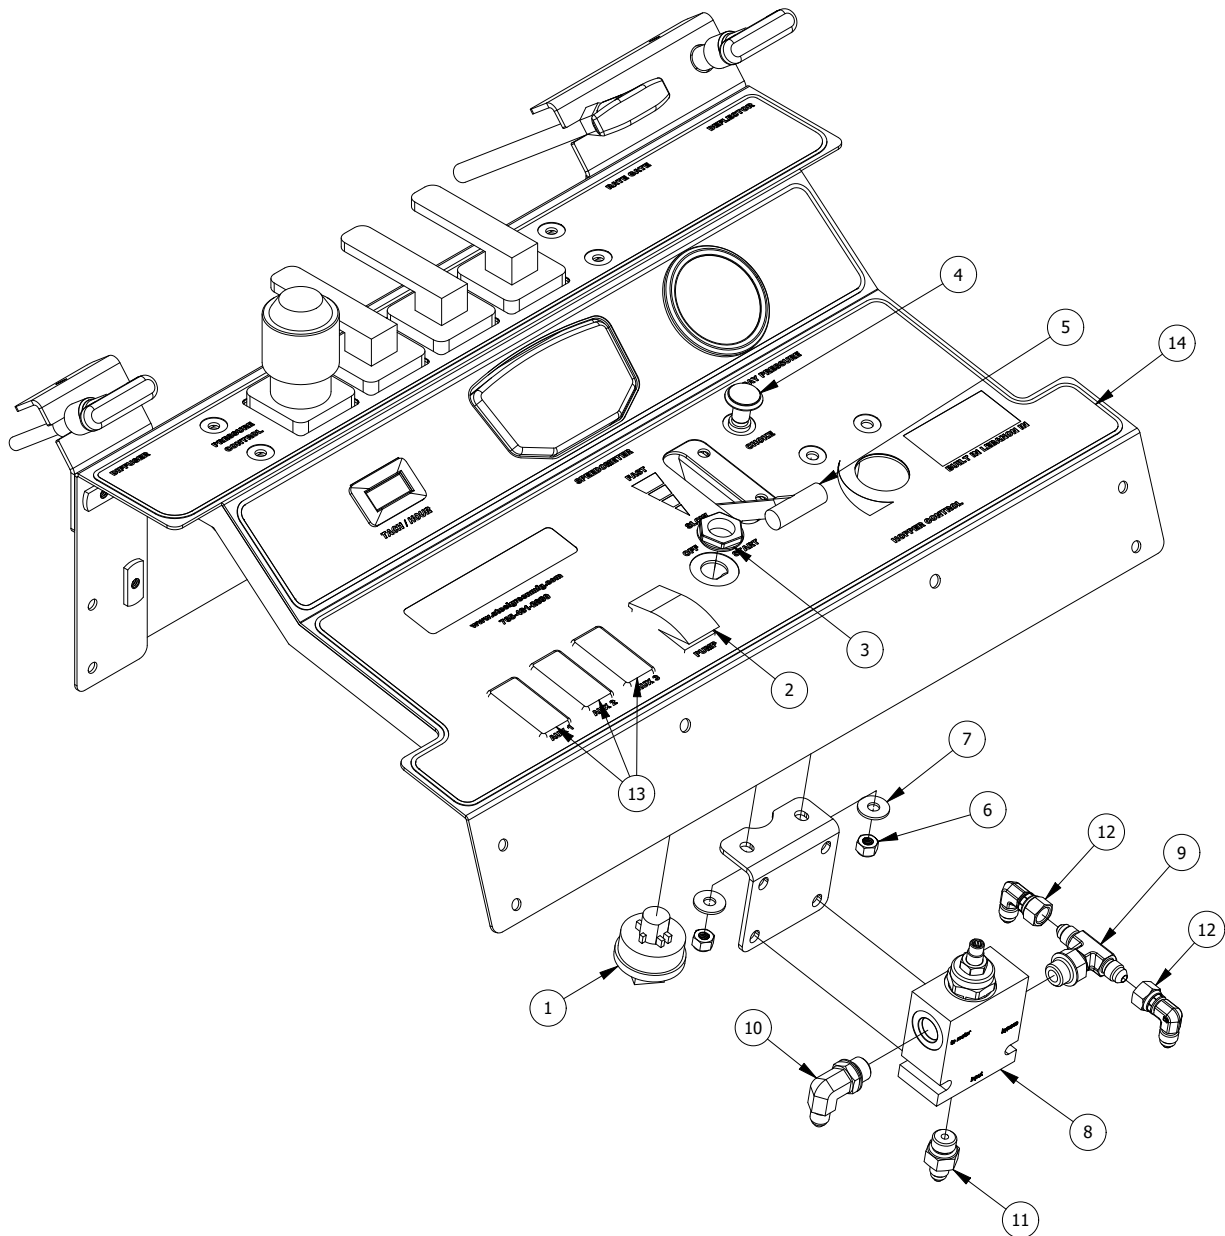

DASH PANEL ASSEMBLY (LOWER)

PARTS LIST

ITEM	QTY	PART NUMBER	DESCRIPTION
1	1	E40215	KEY SWITCH
2	1	E40202	ROCKER SWITCH
3	1	E40215-N	KEY SWITCH NUT
4	1	D71001	CHOKE CABLE
5	1	D71000	THROTTLE CABLE
6	6	SSNNC-14	NYLOCK, SS - 1/4-20
7	6	FWSS-14	FLAT WASHER, SS - 1/4
8	1	H81430	VALVE, HYDROFORCE
9	1	4-4-6_S50X-S	TEE
10	1	H84000	1/4 MALE JIC x 3/8 ORB ELB
11	1	H84003	1/4 MALE JIC x 3/8 ORB STR
12	2	H84008	1/4 MALE JIC x 1/4 FEMALE SWIVEL NUT ELB
13	3	E40202-B	BLANK, ROCKER SWITCH
14	1	C60310	DECAL, MAIN DASH