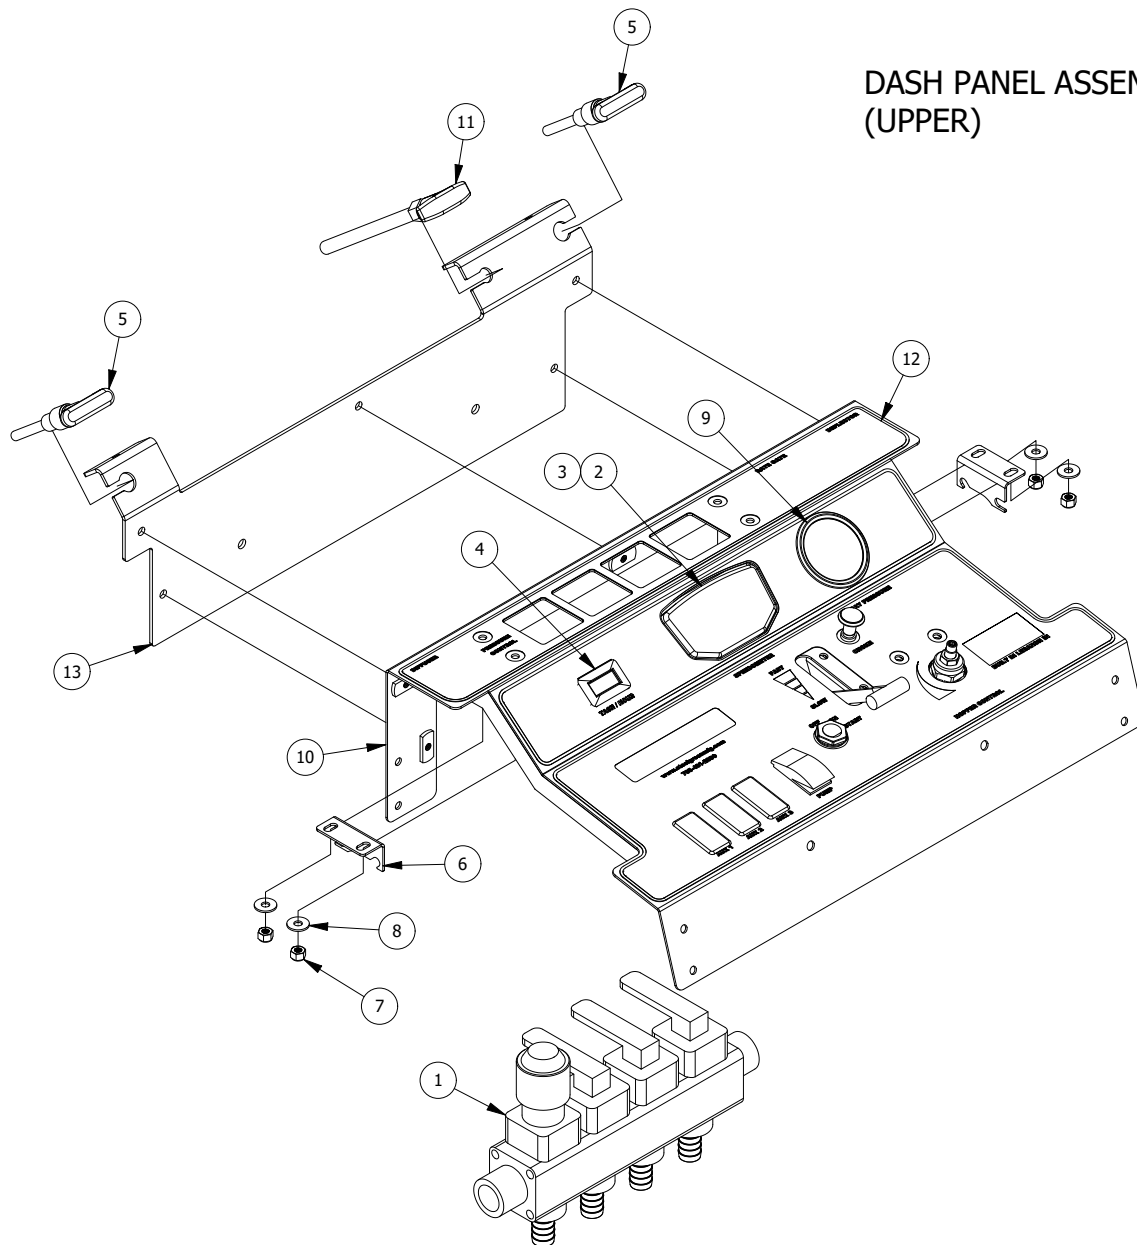

DASH PANEL ASSEMBLY (UPPER)

PARTS LIST

ITEM	QTY	PART NUMBER	DESCRIPTION
1	1	S51300-150	CONTROL PANEL SPRAY MANIFOLD
2	1	E41001	SPEEDOMETER
3	1	E40010	SPEEDO KIT
3.1	1	E41002	SPEEDO SENSOR CABLE
3.2	1	E41003	SPEEDO POWER CABLE
3.3	1	E41004	SPEEDO MAGNET
4	1	E40011	TACHOMETER
5	2	D71002	PLASTIC SIDE DEFLECTOR CABLE
5.1	1	D71003	SS SIDE DEFLECTOR CABLE/PATTERN ADJ. CABLE
6	2	R21-034-01	MOUNT, MANIFOLD
7	6	SSNNC-14	NYLOCK, SS - 1/4-20
8	6	FWSS-14	FLAT WASHER, SS - 1/4
9	1	S51234-D	60 PSI
9.1	1	S51235-D	100 PSI
10	1	W21-028	PANEL, DASH
11	1	D71014	12.5/22.5 HOPPER DOOR CABLE
11.1	1	D71005	BALL JOINT
12	1	C60312	DECAL, VAVLE AND CABLE
13	1	R21-079	COVER, DASH PANEL FRONT