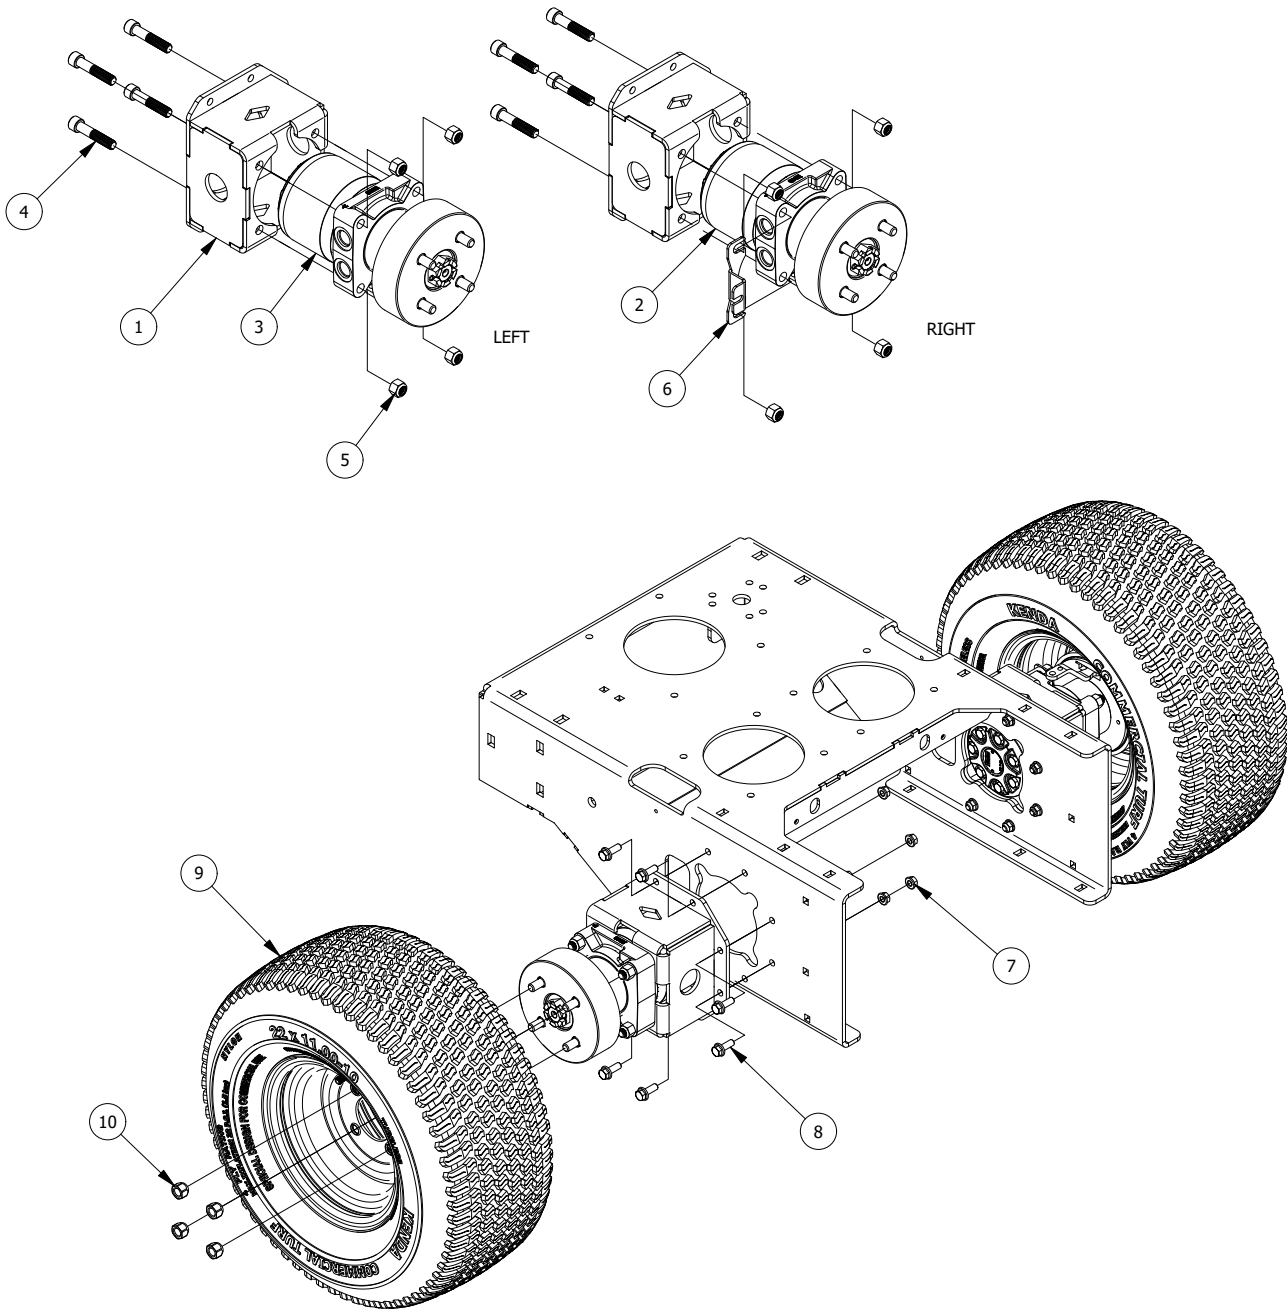

REAR TIRE ASSEMBLY

PARTS LIST

ITEM	QTY	PART NUMBER	DESCRIPTION
1	2	W21-058	MOUNT, WHEEL MOTOR
2	1	H80406	WHEEL MOTOR, RIGHT
3	1	H80407	WHEEL MOTOR, LEFT
4	8	SHCS-12212	SOCKET HEAD CAP SCREW, SS - 1/2 x 2 1/2
5	8	SSNNC-12	NYLOCK, SS - 1/2-13
6	1	R21-055	MOUNT, SPEED SENSOR
7	12	HFNC3-38S	HEX FLANGE NUT - 3/8-16
8	12	HFSSC-381	HEX FLANGE BOLT, SS - 3/8-16 x 1
9	2	T90010	TIRE ASSEMBLY, 22 x 11-10
10	8	T90317	LUG NUT, SS - 1/2-20