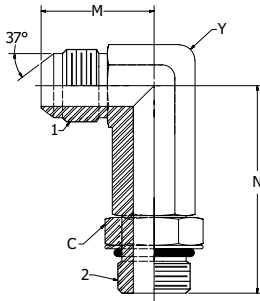

6801L

O-Ring Boss Elbows and Tees

Straight Thread Elbow Long

Reference
Aeroquip 200209
Parker Tube CC50X
Weatherhead C5515LL
SAE 071620

Part No.	Tube O.D.	1 Male JIC	2 Male ORB	C Nut Hex	M Length	N Length	Y Flats	Operating Pressure
6801L-02-02-4 #	1/8	5/16 - 24	5/16 - 24	7/16	0.77	1.31	7/16	6,000
6801L-03-03-4 #	3/16	3/8 - 24	3/8 - 24	1/2	0.83	1.39	7/16	6,000
6801L-04-04-4	1/4	7/16 - 20	7/16 - 20	9/16	0.89	1.54	7/16	6,000
6801L-05-05-4 #	5/16	1/2 - 20	1/2 - 20	5/8	0.95	1.57	9/16	6,000
6801L-06-06-4	3/8	9/16 - 18	9/16 - 18	11/16	1.06	1.66	9/16	6,000
6801L-08-08-4	1/2	3/4 - 16	3/4 - 16	7/8	1.25	1.97	3/4	6,000
6801L-08-10-4 #	1/2	3/4 - 16	7/8 - 14	1"	1.33	2.26	7/8	5,000
6801L-10-10-4 #	5/8	7/8 - 14	7/8 - 14	1"	1.45	2.26	7/8	5,000
6801L-12-12-4	3/4	1 1/16 - 12	1 1/16 - 12	1 1/4	1.66	2.62	1 1/16	5,000
6801L-16-16-4	1"	1 5/16 - 12	1 5/16 - 12	1 1/2	1.81	3.06	1 5/16	4,000
6801L-20-20-4 #	1 1/4	1 5/8 - 12	1 5/8 - 12	1 7/8	2.06	3.48	1 5/8	4,000
6801L-24-24-4 #	1 1/2	1 7/8 - 12	1 7/8 - 12	2 1/8	2.33	3.93	1 7/8	3,000
6801L-32-32-4 #	2"	2 1/2 - 12	2 1/2 - 12	2 3/4	3.06	4.46	2 5/8	2,000