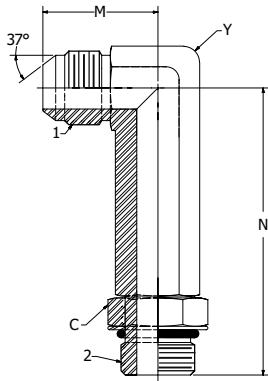

6801LL

O-Ring Boss Elbows and Tees Straight Thread Elbow Extra Long

Part No.	Tube O.D.	1 Male JIC	2 Male ORB	C Nut Hex	M Length	N Length	Y Flats	Operating Pressure
6801LL-02-02-4 #	1/8	5/16 - 24	5/16 - 24	7/16	0.77	1.47	7/16	6,000
6801LL-03-03-4 #	3/16	3/8 - 24	3/8 - 24	1/2	0.83	1.53	7/16	6,000
6801LL-04-04-4	1/4	7/16 - 20	7/16 - 20	9/16	0.89	1.73	7/16	6,000
6801LL-05-05-4 #	5/16	1/2 - 20	1/2 - 20	5/8	0.95	1.86	9/16	6,000
6801LL-06-04-4 #	3/8	9/16 - 18	7/16 - 20	9/16	1.06	1.73	9/16	6,000
6801LL-06-06-4	3/8	9/16 - 18	9/16 - 18	11/16	1.06	2.08	9/16	6,000
6801LL-06-08-4 #	3/8	9/16 - 18	3/4 - 16	7/8	1.14	2.48	3/4	6,000
6801LL-08-08-4	1/2	3/4 - 16	3/4 - 16	7/8	1.25	2.48	3/4	6,000
6801LLL-08-08-4 #	1/2	3/4 - 16	3/4 - 16	7/8	1.25	3.53	3/4	6,000
6801LL-08-10-4	1/2	3/4 - 16	7/8 - 14	1"	1.38	2.89	7/8	5,000
6801LL-10-10-4	5/8	7/8 - 14	7/8 - 14	1"	1.45	2.89	7/8	5,000
6801LL-12-12-4	3/4	1 1/16 - 12	1 1/16 - 12	1 1/4	1.66	3.34	1 1/16	5,000
6801LL-14-14-4 #	7/8	1 3/16 - 12	1 3/16 - 12	1 3/8	1.80	3.56	1 5/16	5,000
6801LL-16-16-4 #	1"	1 5/16 - 12	1 5/16 - 12	1 1/2	1.81	3.72	1 5/16	4,000
6801LL-20-20-4 #	1 1/4	1 5/8 - 12	1 5/8 - 12	1 7/8	2.06	4.41	1 5/8	4,000
6801LL-24-24-4 #	1 1/2	1 7/8 - 12	1 7/8 - 12	2 1/8	2.33	4.81	1 7/8	3,000