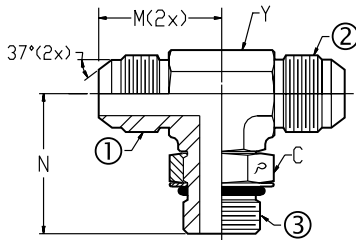

6803

O-Ring Boss Elbows and Tees Straight Thread Branch Tee

Reference
 Aeroquip 203003
 Parker Hose 253T
 Parker Tube S50X
 Weatherhead C5715
 SAE 070429

Part No.	Tube O.D.	1-2 Male JIC	3 Male ORB	C Nut Hex	M Length	N Length	Y Flats	Operating Pressure
6803-04-04-04-4	1/4	7/16 - 20	7/16 - 20	9/16	0.89	1.03	7/16	6,000
6803-04-04-06-4 #	1/4 x 3/8	7/16 - 20	9/16 - 18	11/16	1.05	1.25	9/16	6,000
6803-05-05-05-4 #	5/16	1/2 - 20	1/2 - 20	5/8	0.97	1.13	9/16	6,000
6803-06-06-06-4	3/8	9/16 - 18	9/16 - 18	11/16	1.06	1.25	9/16	6,000
6803-06-06-08-4	3/8 x 1/2	9/16 - 18	3/4 - 16	7/8	1.14	1.45	3/4	6,000
6803-08-08-06-4 #	1/2 x 3/8	3/4 - 16	9/16 - 18	11/16	1.25	1.32	3/4	6,000
6803-08-08-08-4	1/2	3/4 - 16	3/4 - 16	7/8	1.25	1.45	3/4	6,000
6803-08-08-10-4	1/2 x 5/8	3/4 - 16	7/8 - 14	1"	1.31	1.70	7/8	5,000
6803-08-08-12-4 #	1/2 x 3/4	3/4 - 16	1 1/16 - 12	1 1/4	1.42	1.94	1 1/16	5,000
6803-10-10-08-4 #	5/8 x 1/2	7/8 - 14	3/4 - 16	1"	1.45	1.58	7/8	5,000
6803-10-10-10-4	5/8	7/8 - 14	7/8 - 14	1"	1.45	1.70	7/8	5,000
6803-12-12-10-4 #	3/4 x 5/8	1 1/16 - 12	7/8 - 14	1"	1.66	1.78	1 1/16	5,000
6803-12-12-12-4	3/4	1 1/16 - 12	1 1/16 - 12	1 1/4	1.66	1.94	1 1/16	5,000
6803-12-12-16-4	3/4 x 1"	1 1/16 - 12	1 5/16 - 12	1 1/2	1.76	2.05	1 5/16	4,000
6803-16-16-12-4 #	1" x 3/4	1 5/16 - 12	1 1/16 - 12	1 1/4	1.81	2.05	1 5/16	4,000
6803-16-16-16-4	1"	1 5/16 - 12	1 5/16 - 12	1 1/2	1.81	2.05	1 5/16	4,000
6803-20-20-20-4 #	1 1/4	1 5/8 - 12	1 5/8 - 12	1 7/8	2.06	2.25	1 5/8	4,000