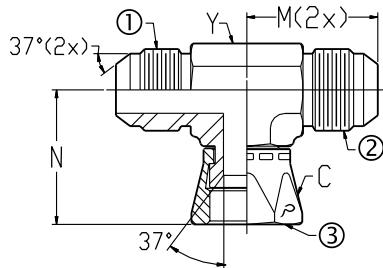

6600

Swivel Nut Branch Tee

Reference
Aeroquip 203101
Parker Hose 393T
Parker Tube S6X
Weatherhead C5407
SAE 070433

Part No.	Tube O.D.	1-2 Male JIC	3 Female JIC Swivel	C Nut Hex	M Length	N Length	Y Flats	Operating Pressure
6600-03-03-03-4 #	3/16	3/8 - 24	3/8 - 24	7/16	0.83	1.00	7/16	7,500
6600-04-04-04-4	1/4	7/16 - 20	7/16 - 20	9/16	0.89	1.00	7/16	7,500
6600-05-05-05-4 #	5/16	1/2 - 20	1/2 - 20	5/8	0.95	1.06	9/16	6,000
6600-06-06-06-4	3/8	9/16 - 18	9/16 - 18	11/16	1.06	1.25	9/16	5,000
6600-08-08-08-4	1/2	3/4 - 16	3/4 - 16	7/8	1.25	1.38	3/4	5,000
6600-10-10-10-4	5/8	7/8 - 14	7/8 - 14	1"	1.45	1.62	7/8	5,000
6600-12-12-12-4	3/4	1 1/16 - 12	1 1/16 - 12	1 1/4	1.66	1.75	1 1/16	5,000
6600-16-16-16-4	1"	1 5/16 - 12	1 5/16 - 12	1 1/2	1.81	2.00	1 5/16	3,600
6600-20-20-20-4	1 1/4	1 5/8 - 12	1 5/8 - 12	2"	2.06	2.21	1 5/8	3,600
6600-24-24-24-4	1 1/2	1 7/8 - 12	1 7/8 - 12	2 1/4	2.33	2.59	1 7/8	2,500