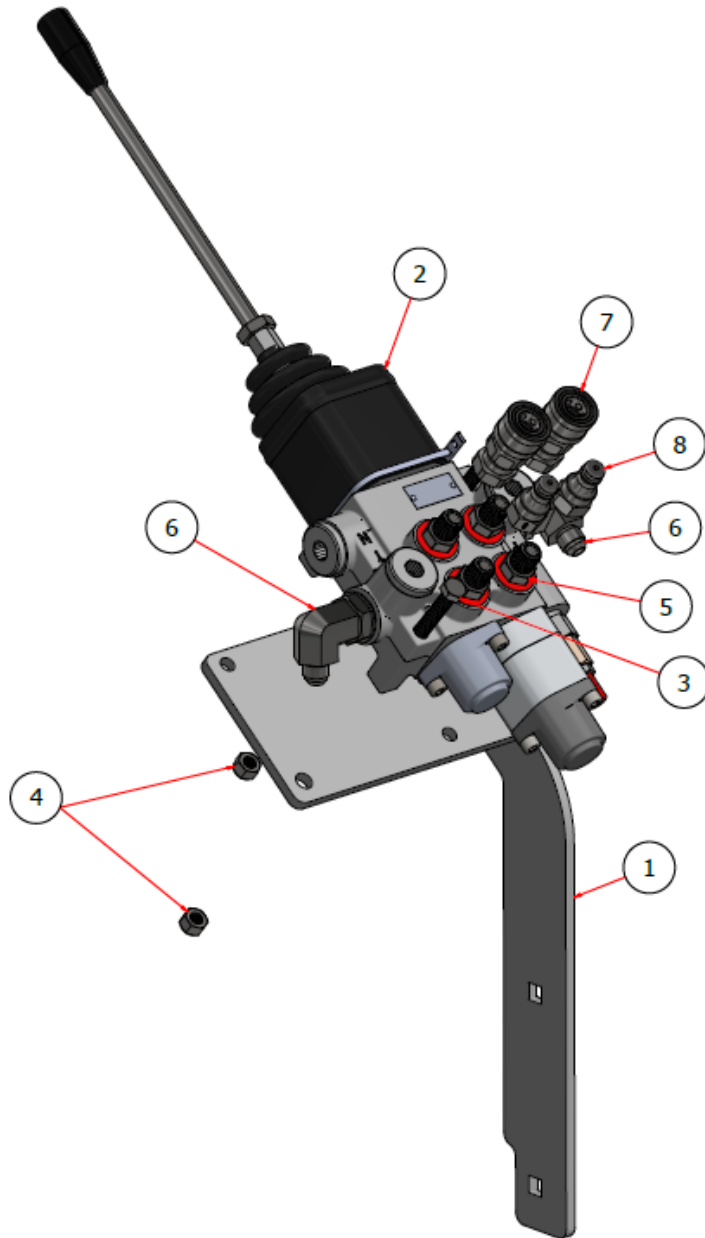

SNOW PLOW CONTROL VALVE EXPLODED VIEW

VALVE PARTS LIST			
ITEM	QTY	PART NUMBER	DESCRIPTION
1	1	PL009	SUPPORT BRACKET, PLOW CONTROL VALVE
2	1	SP10001	2 SPOOL LIFT VALVE
3	2	HFSSC-31325	HEX BOLT, SS, 5/16-18 X 2-1/2
4	2	SSNC-516	5/16" NUT, NYLOCK
5	4	SG-K10008-MHLK	6401-08-04-O, 1/4" M SAE X 1/4" MNPT
6	2	SG-K10008-MHLK 1	6801-06-10-NWO-FG, 3/8" M JIC X 7/8" M SAE 90
7	4	SG-K10008-MHLK 2	800501000 1/4" COUPLER FEMALE
8	4	SG-K10008-MHLK 3	800501001 1/4" COUPLER MALE