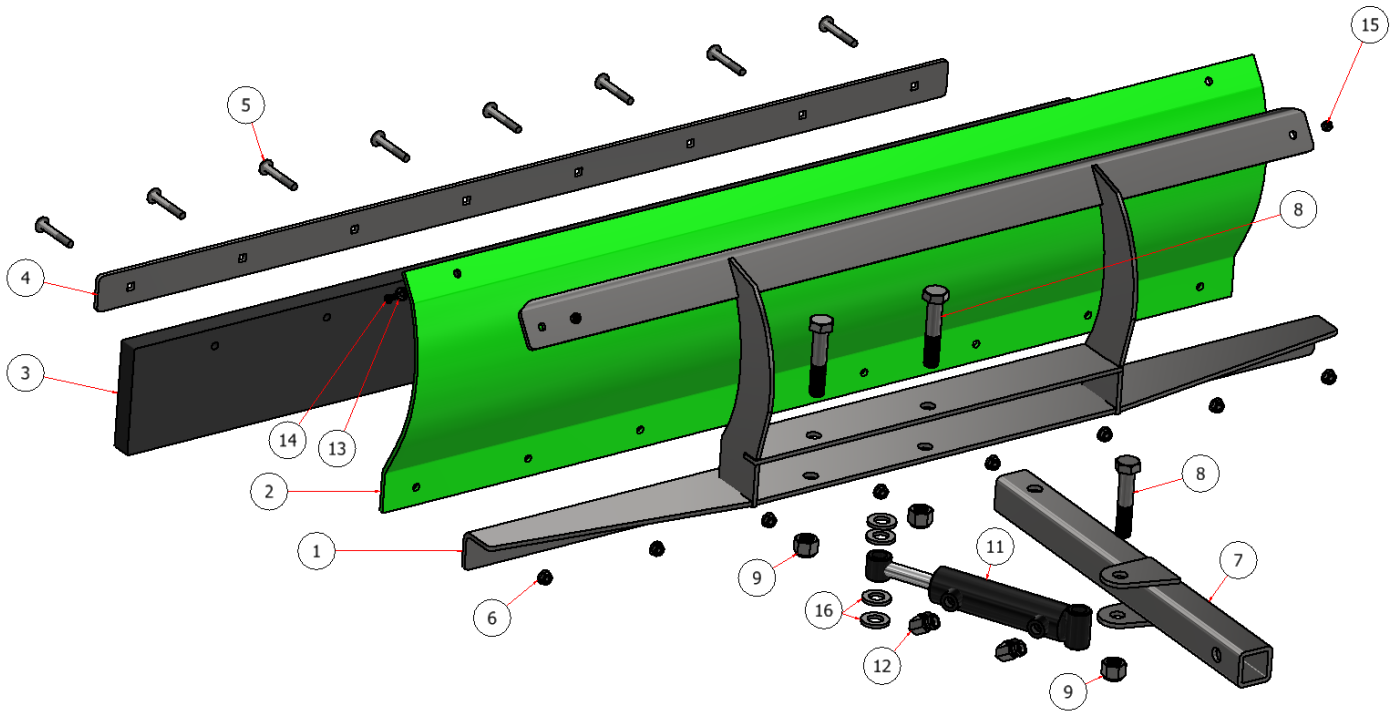

SNOW PLOW EXPLODED VIEW

| SNOW PLOW PARTS LIST | | | |
|----------------------|-----|------------------|------------------------------------|
| ITEM | QTY | PART NUMBER | DESCRIPTION |
| 1 | 1 | W-PL001 | FRAME, SNOW PLOW |
| 2 | 1 | PL018 | SKIN,PLOW |
| 3 | 1 | PL019 | CUTTING EDGE, RUBBER |
| 4 | 1 | PL002 | EDGE CAP, PLOW |
| 5 | 8 | CB.375-16X2.5 | CARRIAGE BOLT 3/8" X 2.5" |
| 6 | 8 | HFNCS-38S | HEX FLANGE NUT - 3/8-16 |
| 7 | 1 | W-PL016 | ATTACHMENT ARM, SNOW PLOW |
| 8 | 3 | HFB .750-10X3.75 | HEX BOLT, 3/4 X 3.75 |
| 9 | 3 | SSNNC-34 | NYLOCK, SS - 3/4-10 |
| 11 | 1 | SP10003 | CYLINDER, HYDRAULIC, 1.5 X 4 X .75 |
| 12 | 2 | SG-K10007-SPHK | 3/8" MNPT X 1/4" FNPT SWIVEL 90 |
| 13 | 2 | SP10007 | WASHER,PLASTIC, 1/4" |
| 14 | 2 | PTSS-141 | BOLT,BUTTON HEAD 1/4" X 1" |
| 15 | 2 | SSNNC-14 | NYLOCK, SS - 1/4-20 |
| 16 | 4 | FWSS-34 | FLAT WASHER, SS - 3/4 |