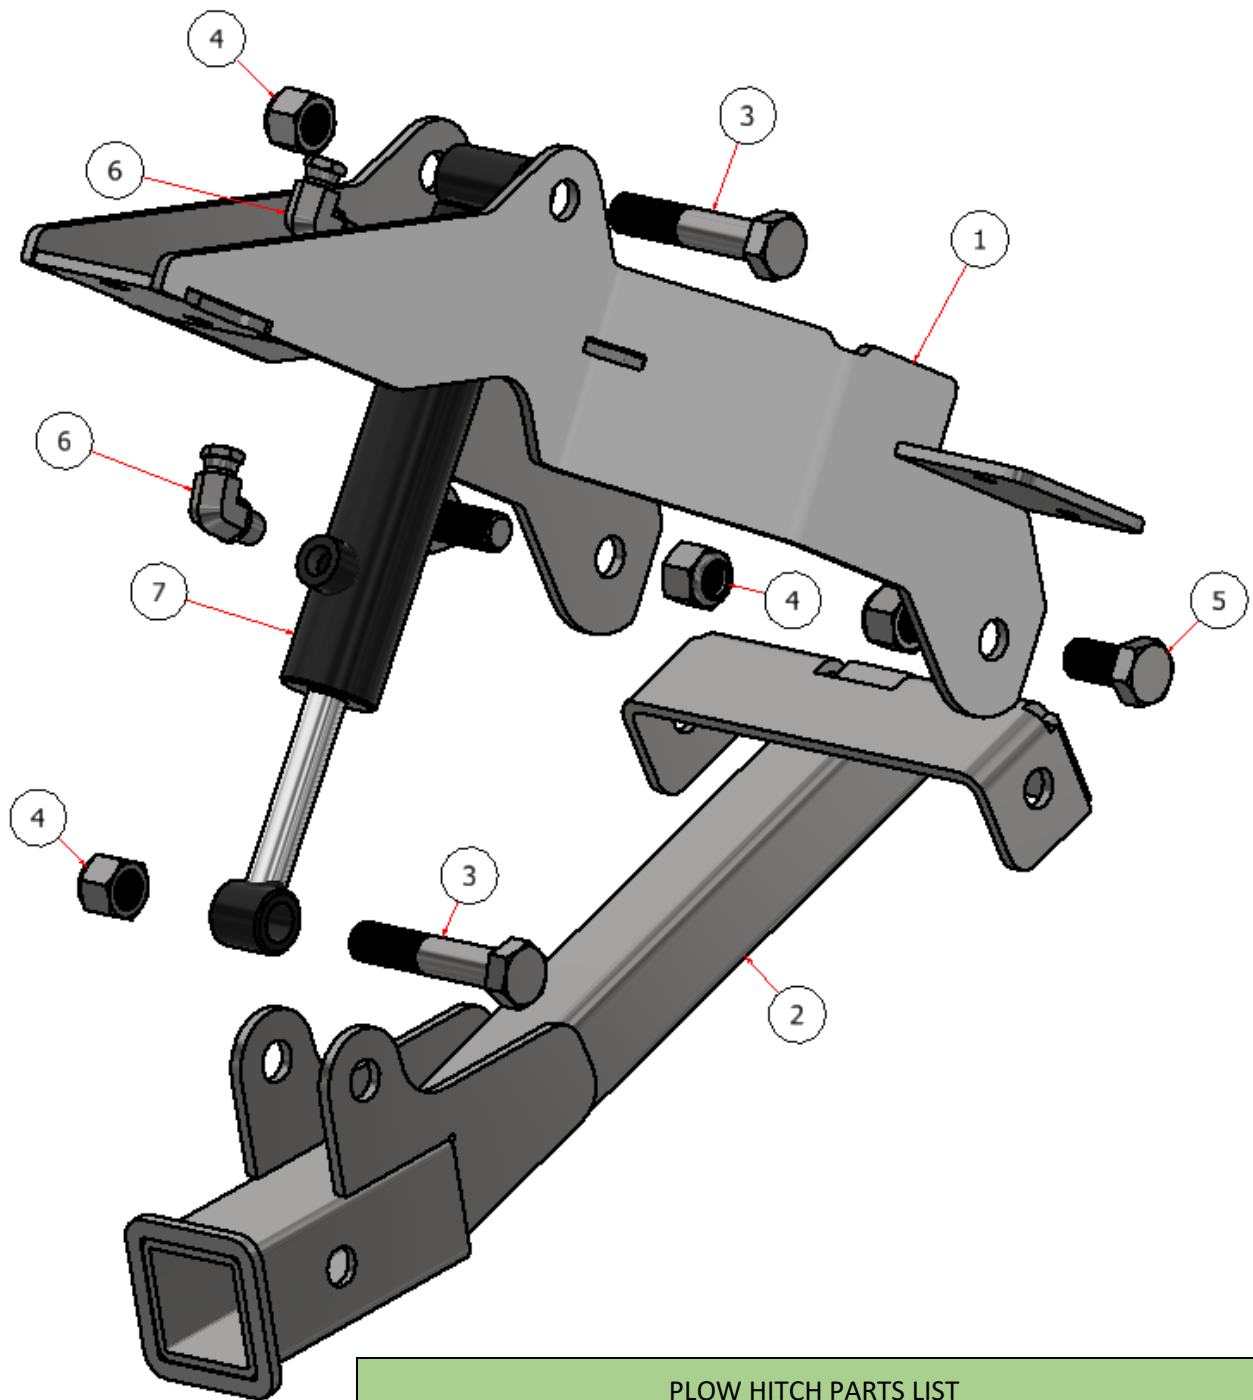

SNOW PLOW HITCH EXPLODED VIEW

PLOW HITCH PARTS LIST			
ITEM	QTY	PART NUMBER	DESCRIPTION
1	1	W-PL007	PLOW HITCH, UPPER
2	1	W-PL004	PLOW HITCH, LOWER
3	2	HFB .750-10X3.75	HEX BOLT, 3/4 X 3.75
4	5	SS NYLOCK .750-10	HEX NUT, 3/4 NYLOCK SS
5	2	HFB .750-10X1.5	HEX BOLT, 3/4 X 1.5
6	2	SG-K10007-SPHK	3/8" MNPT X 1/4" FNPT SWIVEL 90
7	1	SP10002	CYLINDER, HYDRAULIC, 1.5 X 6 X .75