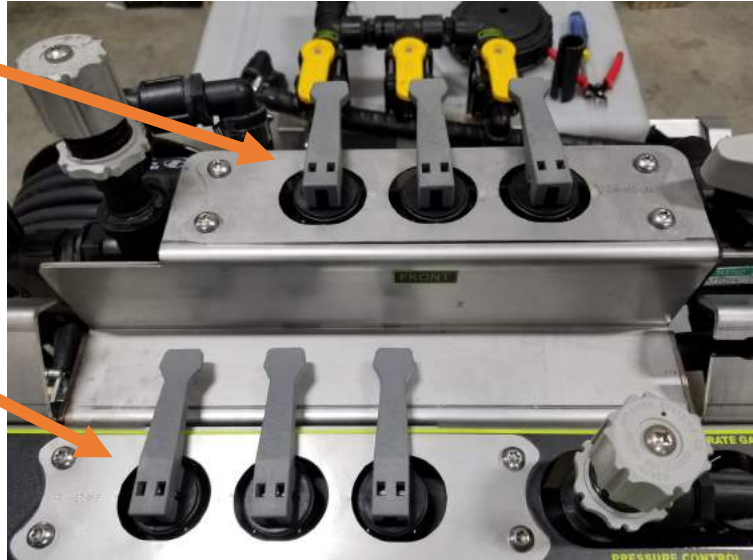

INSTALLATION MANUAL

SG36 CUSTOM

SG36 CUSTOM USER MANUAL

FRONT BOOM MANIFOLD
(Left, Right, and Front tanks)

REAR BOOM MANIFOLD
(7 Gal. Tanks)

HOSE REEL BYPASS VALVE

HOSE REEL PRESSURE REGULATOR \ GAUGE.

SG36 CUSTOM USER MANUAL

FRONT TANK SUCTION AND RETURN VALVES.

7 GAL. INDEPENDENT SPRAY MANIFOLD

LEFT \ RIGHT SUCTION

LEFT \ RIGHT RETURN

SG36 CUSTOM USER MANUAL

QUICK FILL MANIFOLD

RIGHT TANK VALVE

FRONT TANK VALVE

LEFT TANK VALVE

FILL INLET QUICK CONNECT

MADE IN THE USA

Steel Green Mfg.
920 S State Road 39
Lebanon, IN 46052
(756)-481-2890
www.steelgreenmfg.com

SG36 CUSTOM