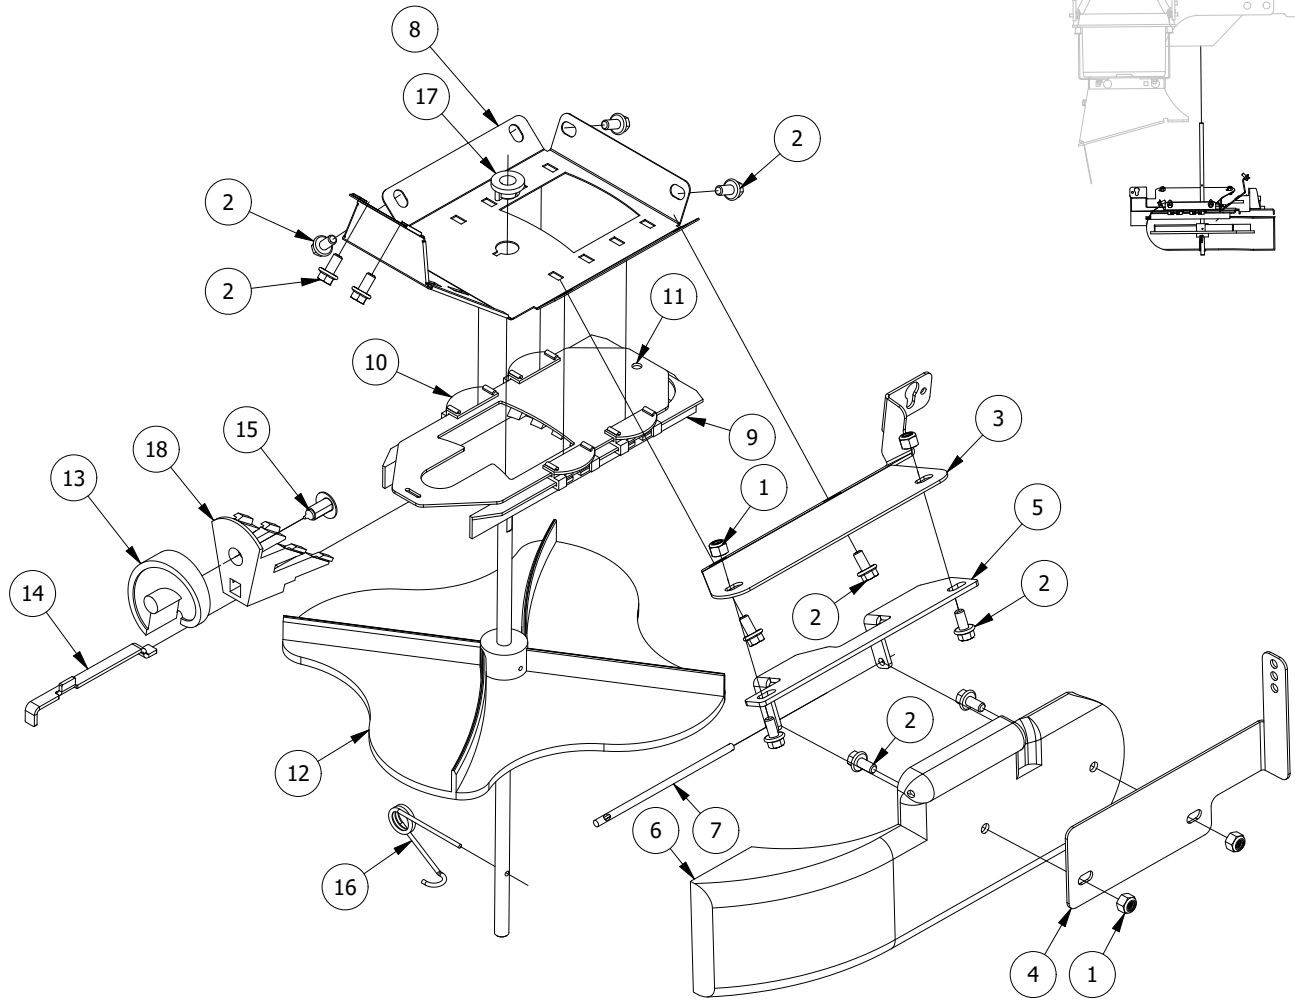

# SG42 HOPPER ASSEMBLY

### PARTS LIST

ITEM	QTY	PART NUMBER	DESCRIPTION
1	4	SSNNC-14	NYLOCK, SS - 1/4-20
2	12	HFSSC-145	HEX FLANGE BOLT, SS - 1/4-20 x 1/2
3	1	R21-047	BRACKET, DEFLECTOR (HOPPER)
4	1	R21-078	BRACKET, DEFLECTOR (SIDE)
5	1	D70018-A	BRACKET, DEFLECTOR PIVOT
6	1	D70018-B	SIDE DEFLECTOR, PLASTIC
7	1	D70018-C	PIN, DEFLECTOR PIVOT
8	1	D70009	BOTTOM, 125 HOPPER
9	1	D70004	DIFFUSER
10	4	D70005	GUIDE, RATE GATE/DIFFUSER
11	1	D70025	DOOR, HOPPER
12	1	D70000	SPINNER
13	1	D70001	DIAL, RATE
14	1	D70003	LINKAGE, RATE DIAL
15	1	D70016	CLIP, PINE TREE
16	1	D70019	CLIP, SPINNER SPRING LOADED
17	1	D70008	BUSHING, HOPPER BOTTOM
18	1	D70002	HOLDER, DIAL