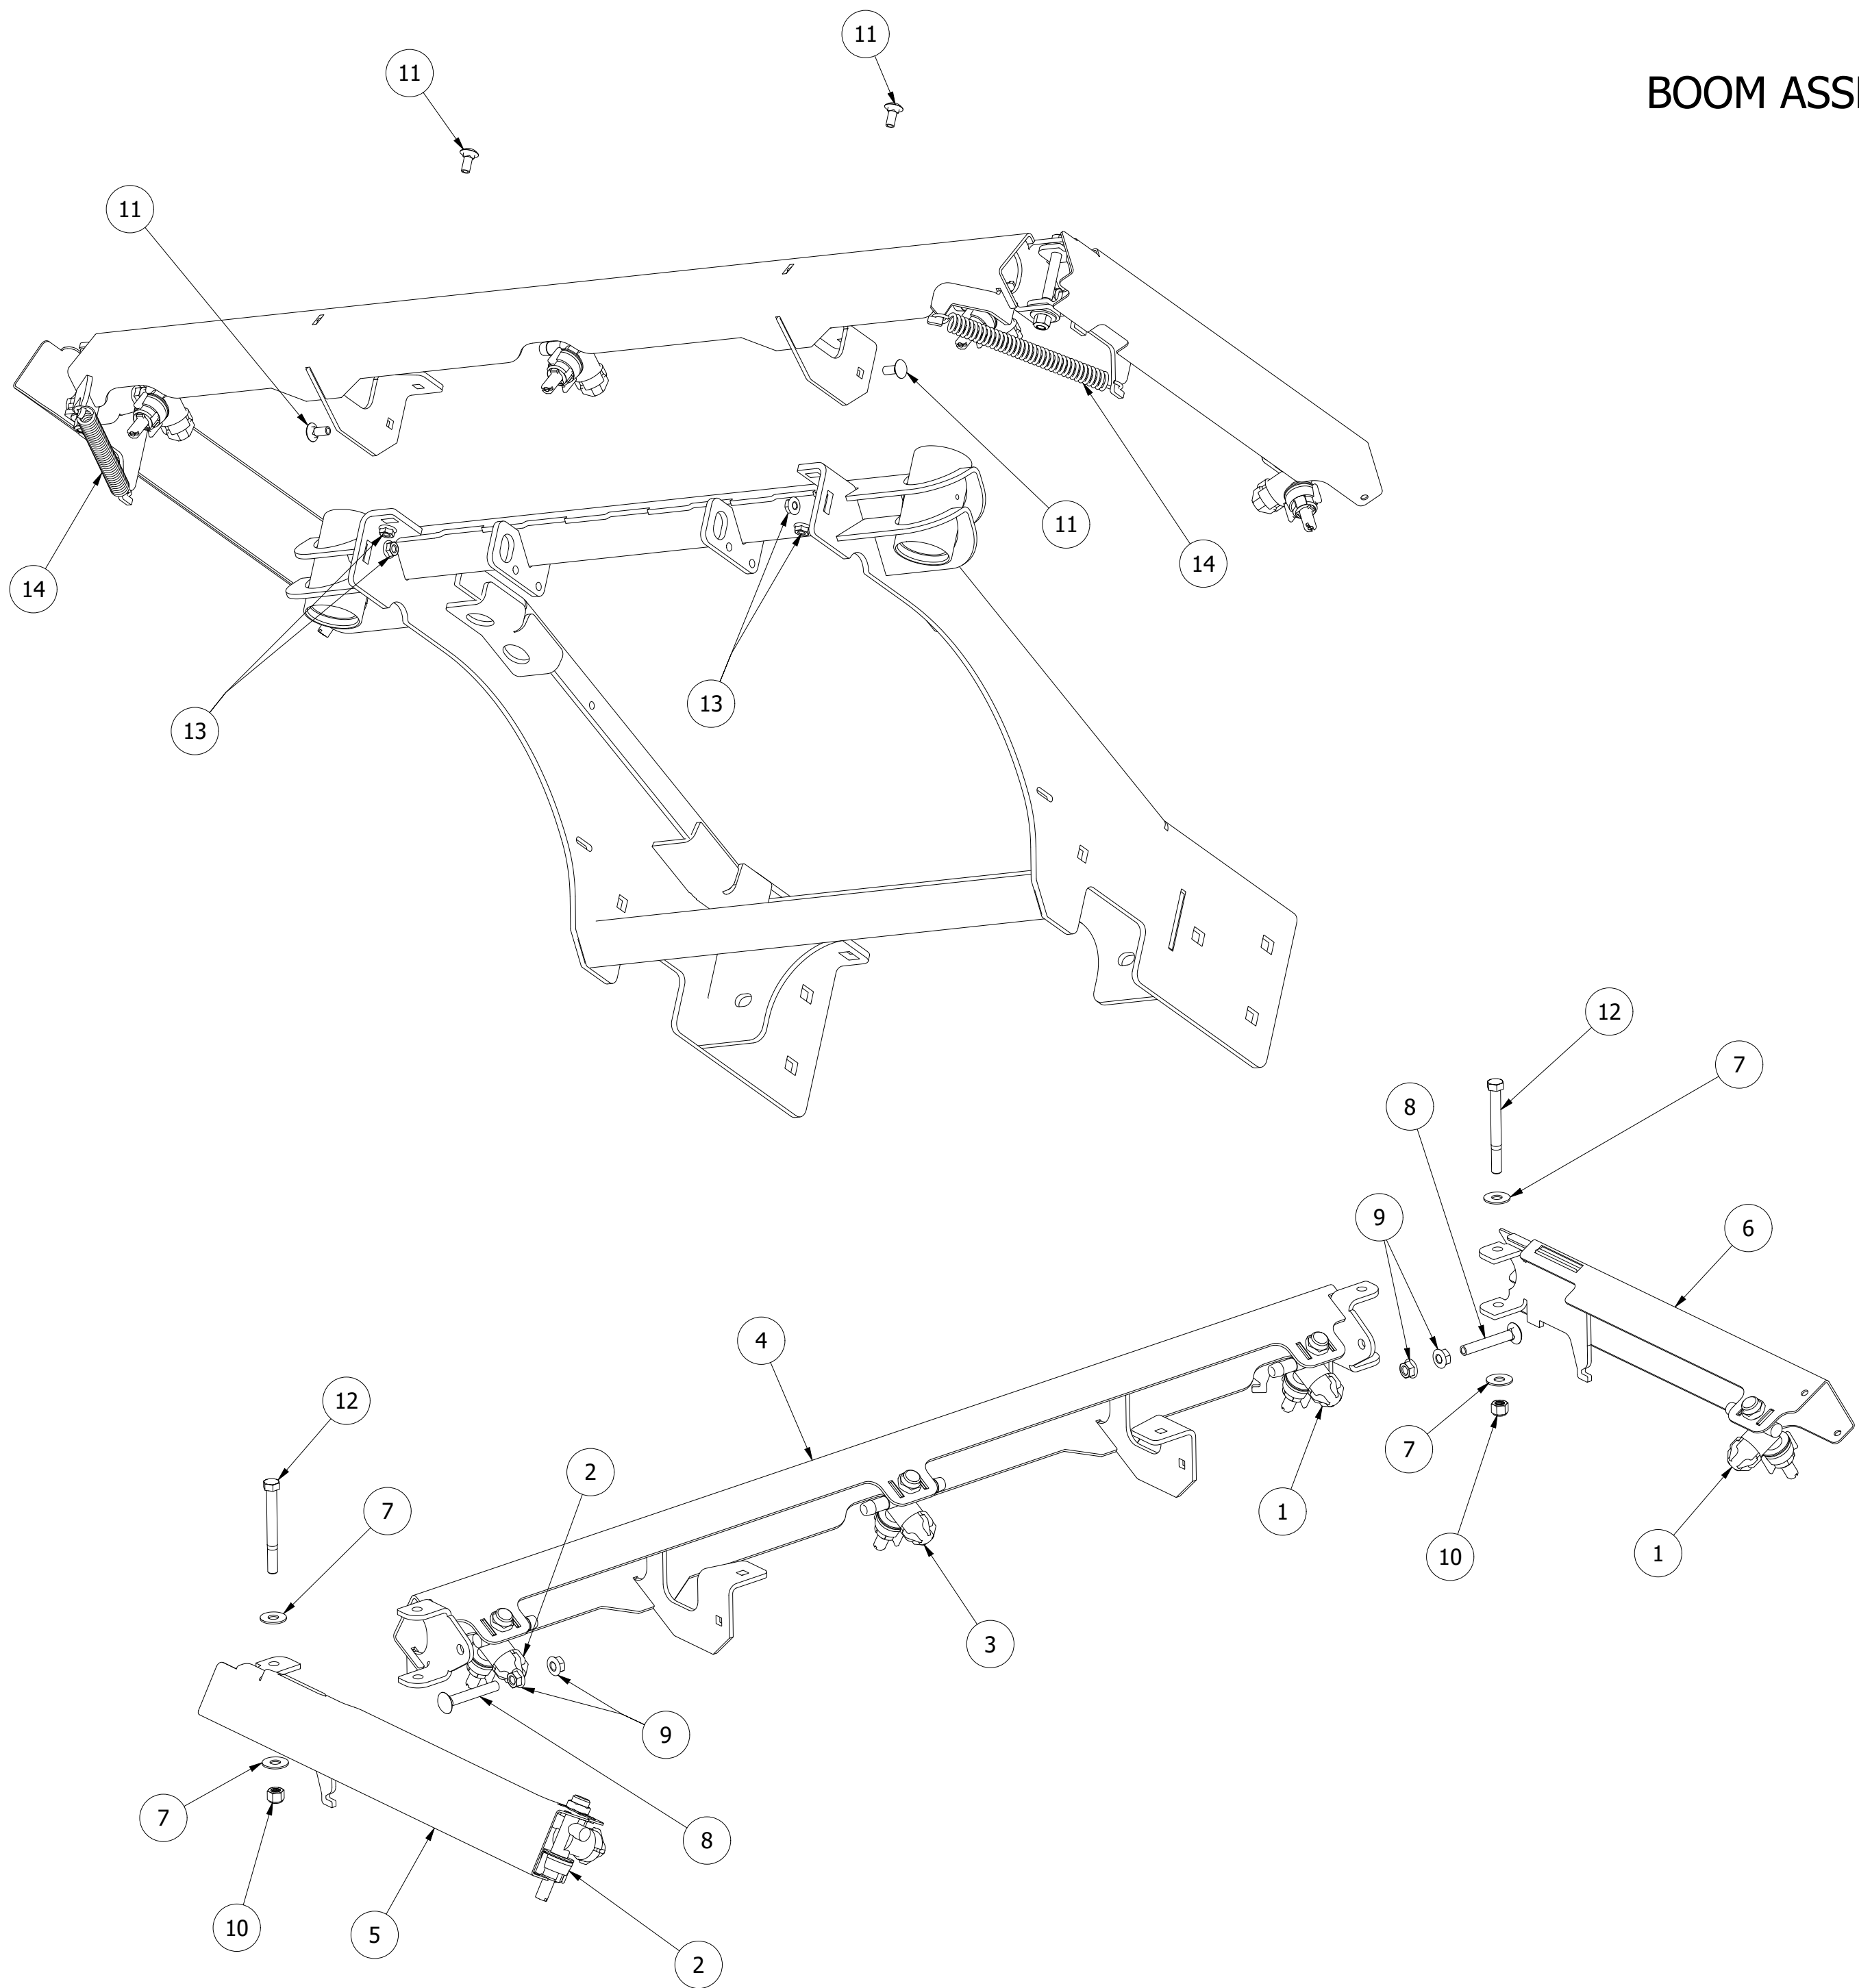

# SG52 BOOM ASSEMBLY

PARTS LIST			
ITEM	QTY	PART NUMBER	DESCRIPTION
1	2	S51012	RIGHT NOZZLE ASSY
2	2	S51010	LEFT NOZZLE ASSY
3	1	S51011	CENTER NOZZLE ASSY
4	1	W21-117	CENTER BOOM
5	1	W21-121	BOOM WING, LEFT
6	1	W21-121-R	BOOM WING, RIGHT
7	4	FWSS-38	FLAT WASHER, SS - 3/8
8	2	CB-382SS	CARRIAGE BOLT, SS - 3/8-16 x 2
9	4	HFNC5-38S	HEX FLANGE NUT - 3/8-16
10	2	SSNNC-38	NYLOCK, SS - 3/8-16
11	4	CB-51634	CARRIAGE BOLT, SS - 5/16-18 x 3/4
12	2	HHSC5-38334	HEX BOLT, SS - 3/8-16 x 3 3/4
13	4	HFNC5-516S	HEX FLANGE NUT, SS - 5/16-18
14	2	C60112	BOOM SPRING