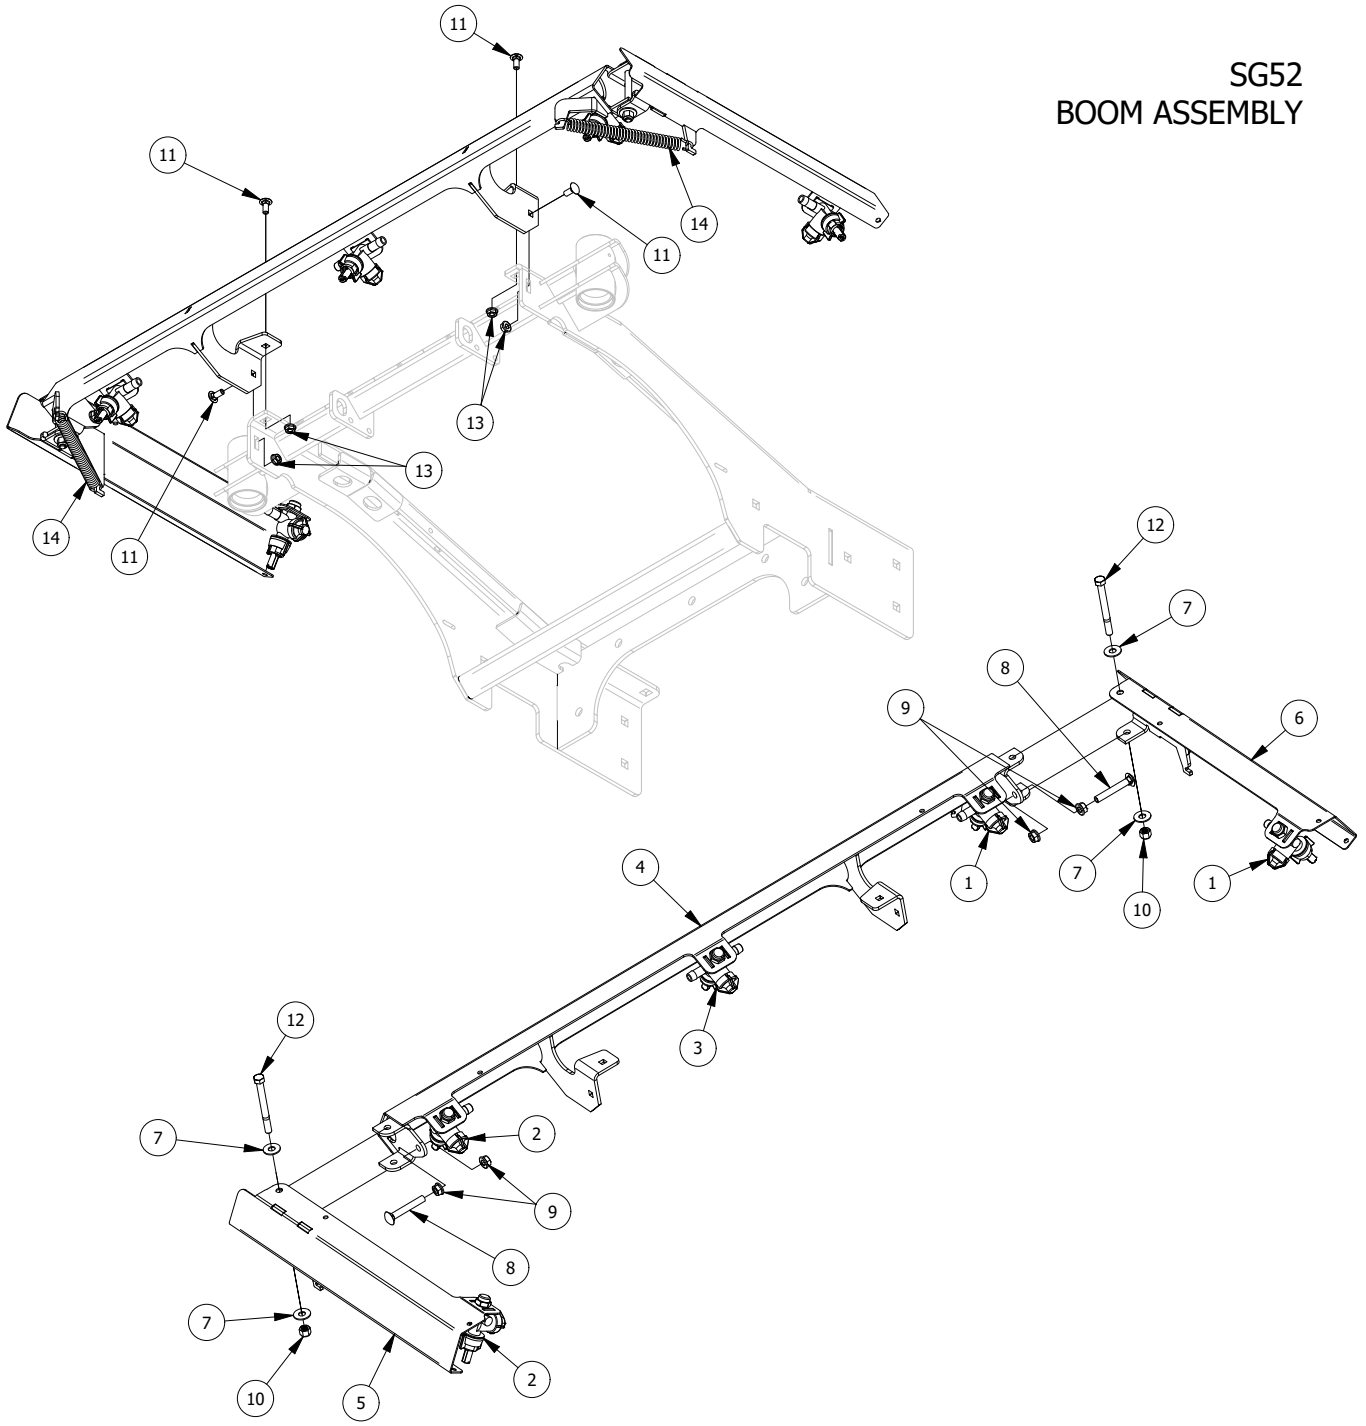

# SG52 BOOM ASSEMBLY

## PARTS LIST

ITEM	QTY	PART NUMBER	DESCRIPTION
1	2	S51012	RIGHT NOZZLE ASSY
2	2	S51010	LEFT NOZZLE ASSY
3	1	S51011	CENTER NOZZLE ASSY
4	1	W21-051	CENTER BOOM
5	1	W21-052	BOOM WING, LEFT
6	1	W21-052-R	BOOM WING, RIGHT
7	4	FWSS-38	FLAT WASHER, SS - 3/8
8	2	CB-382SS	CARRIAGE BOLT, SS - 3/8-16 x 2
9	4	HFNCS-38S	HEX FLANGE NUT - 3/8-16
10	2	SSNNC-38	NYLOCK, SS - 3/8-16
11	4	CB-51634	CARRIAGE BOLT, SS - 5/16-18 x 3/4
12	2	HHCS5-38334	HEX BOLT, SS - 3/8-16 x 3 3/4
13	4	HFNCS-516S	HEX FLANGE NUT, SS - 5/16-18
14	2	C60112	BOOM SPRING