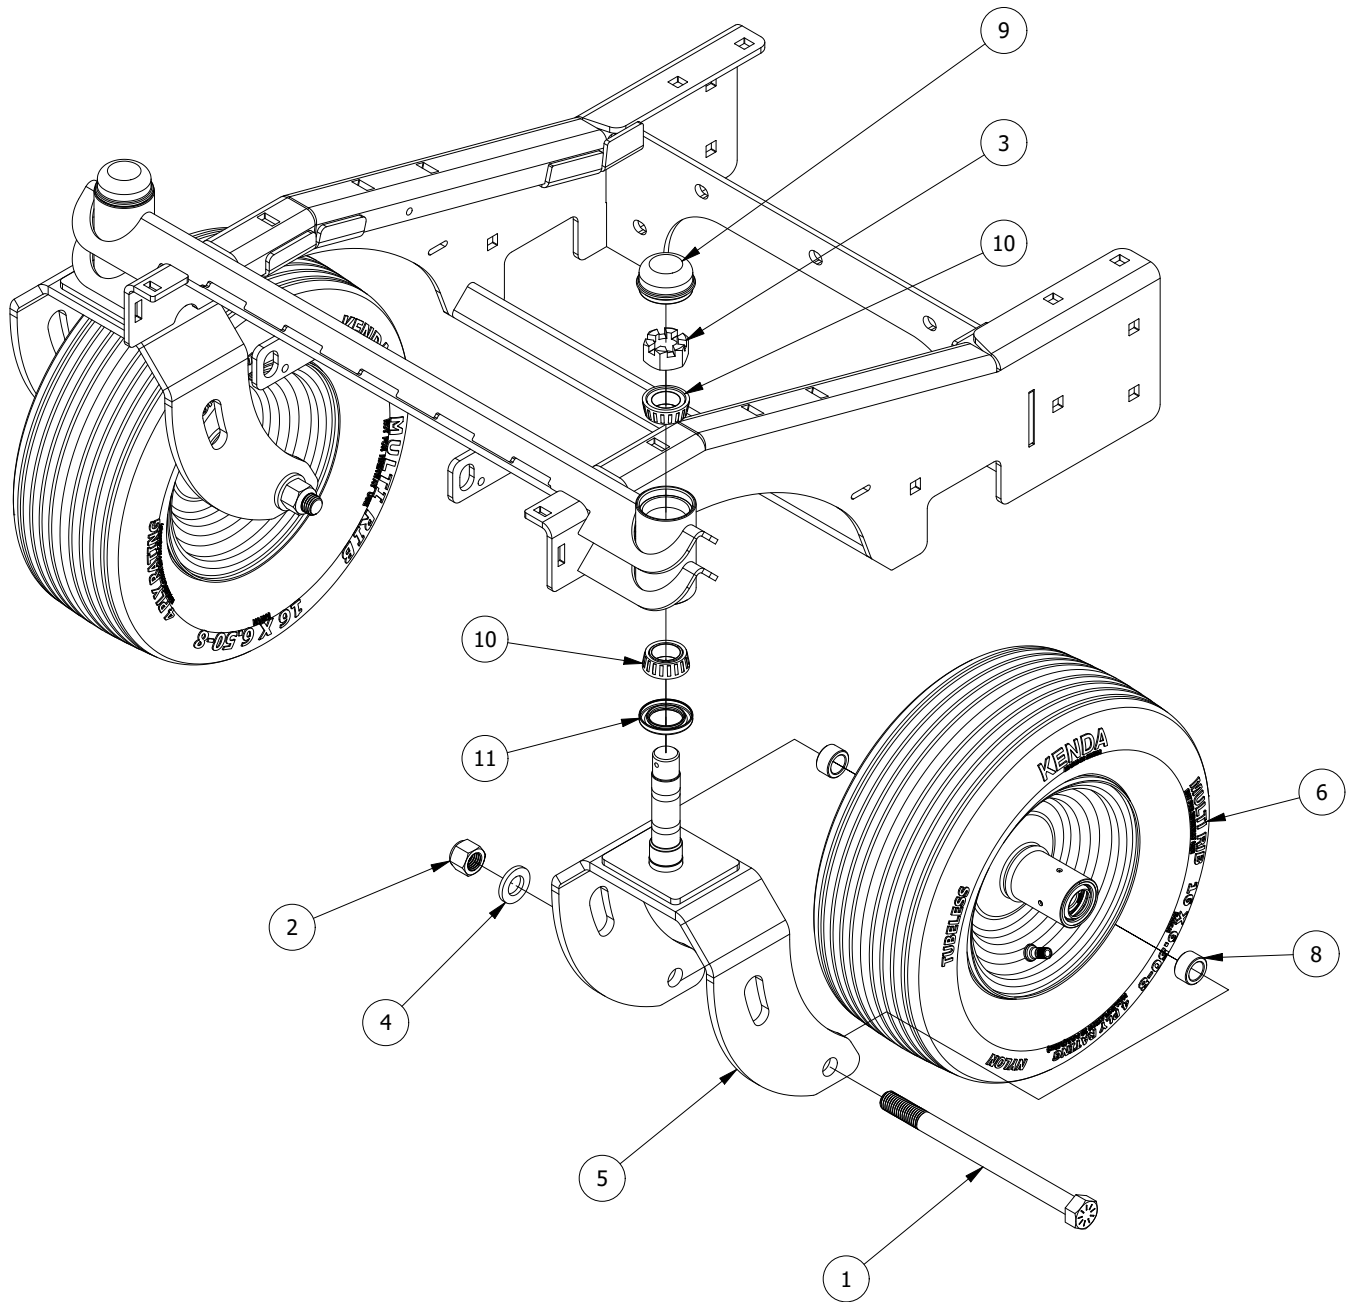

CASTER ASSEMBLY

PARTS LIST

ITEM	QTY	PART NUMBER	DESCRIPTION
1	2	HHSC5-3410	AXLE BOLT - 3/4-10 x 10
2	2	SSNNC-34	NYLOCK, SS - 3/4-10
3	2	T90313	NUT, SPINDLE
4	2	FWSS-34	FLAT WASHER, SS - 3/4
5	2	W21-022	CASTER WELDMENT
6	2	T90019	TIRE ASS'Y 16 x 6.5-8
8	4	T90315	BUSHING, FRONT WHEEL
9	2	T90306	METAL DUST CAP
10	4	T90308	BEARING, SPINDLE
11	2	T90302	SEAL, SPINDLE