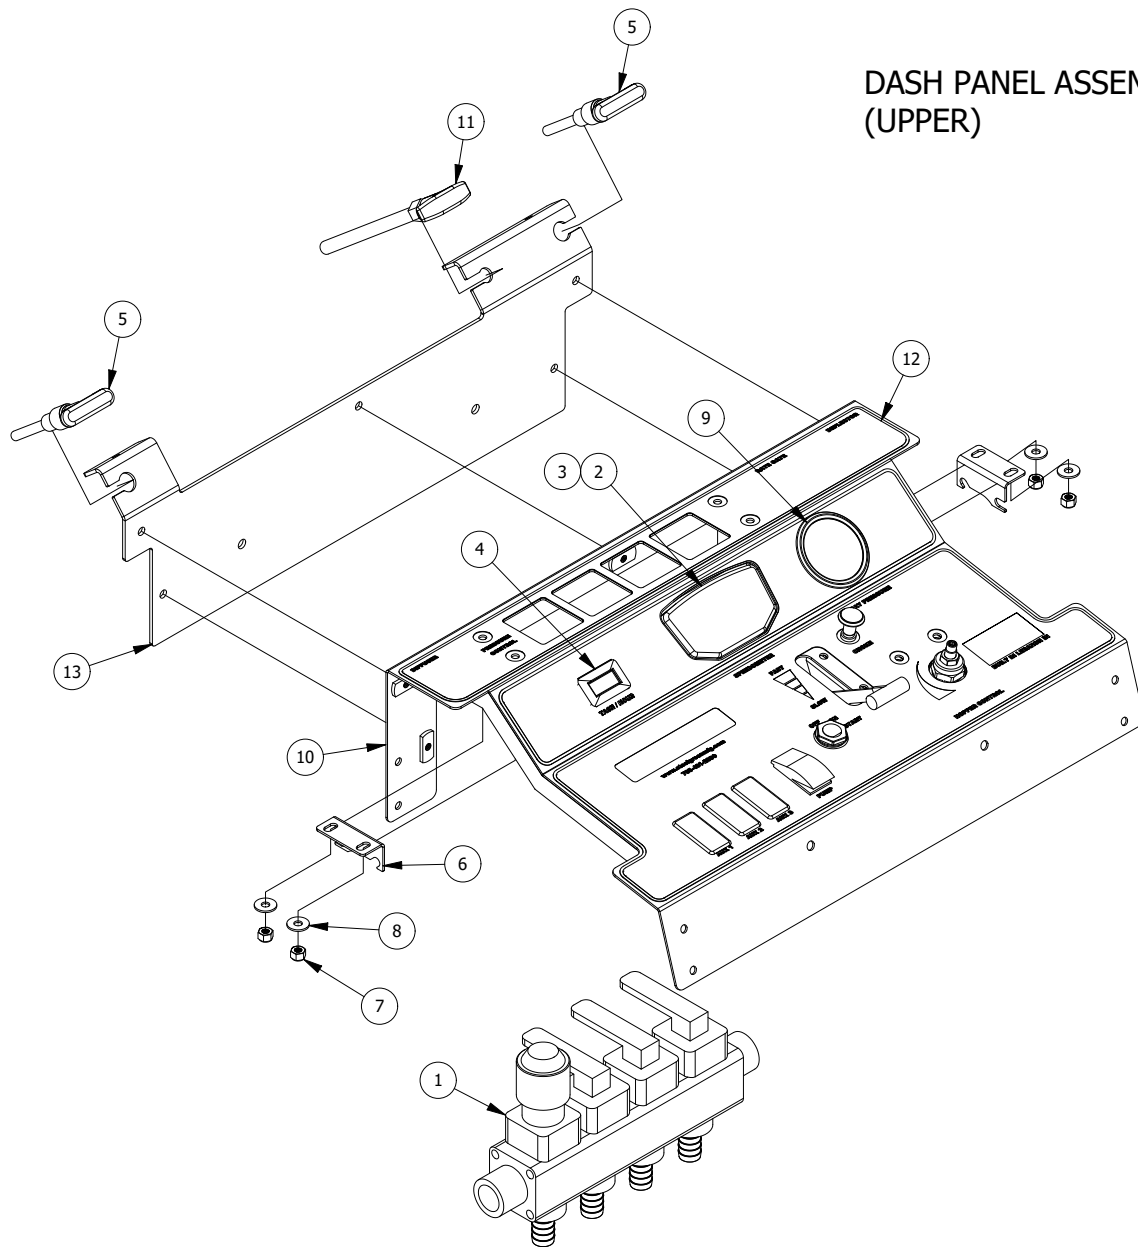

DASH PANEL ASSEMBLY (UPPER)

PARTS LIST

ITEM	QTY	PART NUMBER	DESCRIPTION
1	1	S51300-150	CONTROL PANEL SPRAY MANIFOLD
2	1	E41001	SPEEDOMETER
3	1	E40010	SPEEDO KIT
3.1	1	E41002	SPEEDO SENSOR CABLE
3.2	1	E41003	SPEEDO POWER CABLE
3.3	1	E41004	SPEEDO MAGNET
4	1	E40011	TACHOMETER
5	2	D71002	PLASTIC SIDE DEFLECTOR CABLE
5.1	1	D71003	SS SIDE DEFLECTOR CABLE/PATTERN ADJ. CABLE
6	2	R21-034-01	MOUNT, MANIFOLD
7	6	SSNNC-14	NYLOCK, SS - 1/4-20
8	6	FWSS-14	FLAT WASHER, SS - 1/4
9	1	S51234-D	60 PSI
9.1	1	S51235-D	100 PSI
10	1	W21-028	PANEL, DASH
11	1	D71014	12.5/22.5 HOPPER DOOR CABLE
11.1	1	D71005	BALL JOINT
12	1	C60312	DECAL, VAVLE AND CABLE
13	1	R21-079	COVER, DASH PANEL FRONT