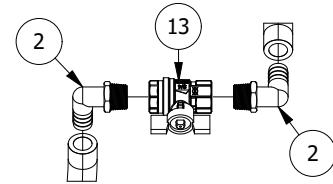

SG52  
HOSE ROUTES  
SUPPLY

DETAIL A

DETAIL B

DETAIL C

DETAIL D

DETAIL E

DETAIL F

OPTIONAL PN  
S54001  
PUMP, 5.0 GPM, 60 PSI,  
DELAVAN

PARTS LIST

ITEM	QTY	PART NUMBER	DESCRIPTION
1	6	S51242	BULKHEAD, 3/4" (HOLE 1-7/16")
2	13	S52029	BARB, 3/4 MPT x 3/4 BARB 90
3	2	S52081	PLUG, 3/4" MPT
4	1	S53001	HOSE REEL
5	4	S52043	BARB, 3/4" ELBOW
6	1	S54000	PUMP, 5.3 GPM, 90 PSI, SHURFLO
7	2	S54102	FITTING, SHURFLO PUMP
8	2	S50062	TEE, BARBED 3/4"
9	1	S51011	CENTER NOZZLE ASSY
10	1	H84023	BARB, BRASS 3/8" HOSE
11	1	S51277	VALVE, 3/8"
12	1	S51300	MANIFOLD
13	5	S51296	VALVE, 3/4" F.P. (RED HANDLE)
14	1	S52003	TEE, 1/4" FPT
15	1	S52012	BARB, 1/4" MPT x 3/8"
16	1	S52021	BARB, 1/4" MPT x 3/8" 90
17	1	S52034	BARB, 3/4" MPT x 3/8" 90
18	1	S520061	TEE, BARBED, 1/2"