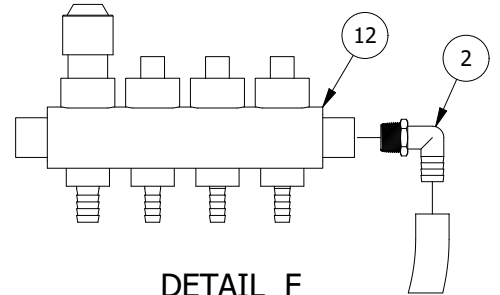

SG52  
HOSE ROUTES  
SUPPLY

DETAIL A

DETAIL B

DETAIL C

DETAIL D

DETAIL E

DETAIL F

OPTIONAL PN  
S54001  
PUMP, 5.0 GPM, 60 PSI,  
DELAVAN

PARTS LIST

ITEM	QTY	PART NUMBER	DESCRIPTION
1	6	S51242	BULKHEAD, 3/4" (HOLE 1-7/16")
2	13	S52029	BARB, 3/4 MPT x 3/4 BARB 90
3	2	S52081	PLUG, 3/4" MPT
4	1	S53001	HOSE REEL
5	4	S52043	BARB, 3/4" ELBOW
6	1	S54000	PUMP, 5.3 GPM, 90 PSI, SHURFLO
7	2	S54102	FITTING, SHURFLO PUMP
8	2	S50062	TEE, BARBED 3/4"
9	1	S51011	CENTER NOZZLE ASSY
10	1	H84023	BARB, BRASS 3/8" HOSE
11	1	S51277	VALVE, 3/8"
12	1	S51300	MANIFOLD
13	5	S51296	VALVE, 3/4" F.P. (RED HANDLE)
14	1	S52003	TEE, 1/4" FPT
15	1	S52012	BARB, 1/4" MPT x 3/8"
16	1	S52021	BARB, 1/4" MPT x 3/8" 90
17	1	S52034	BARB, 3/4" MPT x 3/8" 90
18	1	S520061	TEE, BARBED, 1/2"