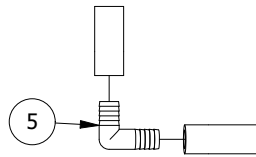

SG52  
HOSE ROUTES  
SUPPLY

DETAIL A

DETAIL B

DETAIL C

DETAIL D

DETAIL E

DETAIL F

OPTIONAL PN  
S54001  
PUMP, 5.0 GPM, 60 PSI,  
DELAVAN

PARTS LIST

ITEM	QTY	PART NUMBER	DESCRIPTION
1	6	S51242	BULKHEAD, 3/4" (HOLE 1-7/16")
2	13	S52029	BARB, 3/4 MPT x 3/4 BARB 90
3	2	S52081	PLUG, 3/4" MPT
4	1	S53001	HOSE REEL
5	4	S52043	BARB, 3/4" ELBOW
6	1	S54000	PUMP, 5.3 GPM, 90 PSI, SHURFLO
7	2	S54102	FITTING, SHURFLO PUMP
8	2	S50062	TEE, BARBED 3/4"
9	1	S51011	CENTER NOZZLE ASSY
10	1	H84023	BARB, BRASS 3/8" HOSE
11	1	S51277	VALVE, 3/8"
12	1	S51300	MANIFOLD
13	5	S51296	VALVE, 3/4" F.P. (RED HANDLE)
14	1	S52003	TEE, 1/4" FPT
15	1	S52012	BARB, 1/4" MPT x 3/8"
16	1	S52021	BARB, 1/4" MPT x 3/8" 90
17	1	S52034	BARB, 3/4" MPT x 3/8" 90
18	1	S520061	TEE, BARBED, 1/2"