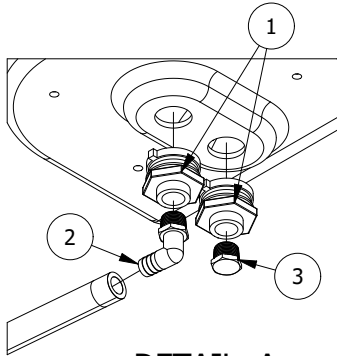

SG52  
HOSE ROUTES  
SUPPLY

DETAIL A

DETAIL B

DETAIL C

DETAIL D

DETAIL E

DETAIL F

OPTIONAL PN  
S54001  
PUMP, 5.0 GPM, 60 PSI,  
DELAVAN

PARTS LIST

ITEM	QTY	PART NUMBER	DESCRIPTION
1	6	S51242	BULKHEAD, 3/4" (HOLE 1-7/16")
2	13	S52029	BARB, 3/4 MPT x 3/4 BARB 90
3	2	S52081	PLUG, 3/4" MPT
4	1	S53001	HOSE REEL
5	4	S52043	BARB, 3/4" ELBOW
6	1	S54000	PUMP, 5.3 GPM, 90 PSI, SHURFLO
7	2	S54102	FITTING, SHURFLO PUMP
8	2	S50062	TEE, BARBED 3/4"
9	1	S51011	CENTER NOZZLE ASSY
10	1	H84023	BARB, BRASS 3/8" HOSE
11	1	S51277	VALVE, 3/8"
12	1	S51300	MANIFOLD
13	5	S51296	VALVE, 3/4" F.P. (RED HANDLE)
14	1	S52003	TEE, 1/4" FPT
15	1	S52012	BARB, 1/4" MPT x 3/8"
16	1	S52021	BARB, 1/4" MPT x 3/8" 90
17	1	S52034	BARB, 3/4" MPT x 3/8" 90
18	1	S520061	TEE, BARBED, 1/2"