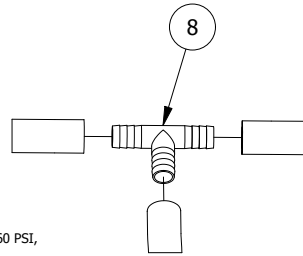

SG52  
HOSE ROUTES  
SUPPLY

DETAIL A

DETAIL B

DETAIL C

DETAIL D

DETAIL E

DETAIL F

OPTIONAL PN  
S54001  
PUMP, 5.0 GPM, 60 PSI,  
DELAVAN

PARTS LIST

ITEM	QTY	PART NUMBER	DESCRIPTION
1	6	S51242	BULKHEAD, 3/4" (HOLE 1-7/16")
2	13	S52029	BARB, 3/4 MPT x 3/4 BARB 90
3	2	S52081	PLUG, 3/4" MPT
4	1	S53001	HOSE REEL
5	4	S52043	BARB, 3/4" ELBOW
6	1	S54000	PUMP, 5.3 GPM, 90 PSI, SHURFLO
7	2	S54102	FITTING, SHURFLO PUMP
8	2	S50062	TEE, BARBED 3/4"
9	1	S51011	CENTER NOZZLE ASSY
10	1	H84023	BARB, BRASS 3/8" HOSE
11	1	S51277	VALVE, 3/8"
12	1	S51300	MANIFOLD
13	5	S51296	VALVE, 3/4" F.P. (RED HANDLE)
14	1	S52003	TEE, 1/4" FPT
15	1	S52012	BARB, 1/4" MPT x 3/8"
16	1	S52021	BARB, 1/4" MPT x 3/8" 90
17	1	S52034	BARB, 3/4" MPT x 3/8" 90
18	1	S520061	TEE, BARBED, 1/2"