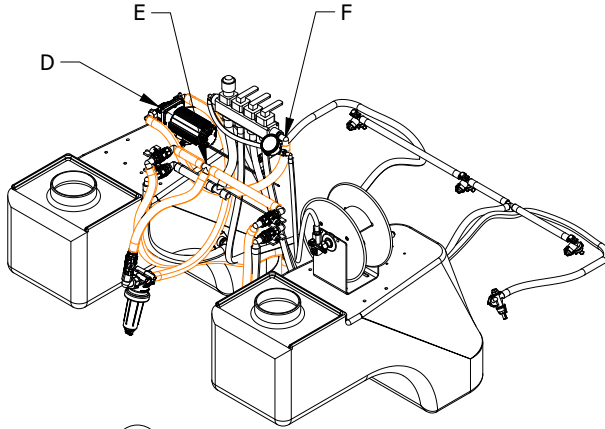

SG52  
HOSE ROUTES  
SUPPLY

DETAIL A

DETAIL B

DETAIL C

DETAIL D

DETAIL E

DETAIL F

OPTIONAL PN  
S54001  
PUMP, 5.0 GPM, 60 PSI,  
DELAVAN

PARTS LIST

ITEM	QTY	PART NUMBER	DESCRIPTION
1	6	S51242	BULKHEAD, 3/4" (HOLE 1-7/16")
2	13	S52029	BARB, 3/4 MPT x 3/4 BARB 90
3	2	S52081	PLUG, 3/4" MPT
4	1	S53001	HOSE REEL
5	4	S52043	BARB, 3/4" ELBOW
6	1	S54000	PUMP, 5.3 GPM, 90 PSI, SHURFLO
7	2	S54102	FITTING, SHURFLO PUMP
8	2	S50062	TEE, BARBED 3/4"
9	1	S51011	CENTER NOZZLE ASSY
10	1	H84023	BARB, BRASS 3/8" HOSE
11	1	S51277	VALVE, 3/8"
12	1	S51300	MANIFOLD
13	5	S51296	VALVE, 3/4" F.P. (RED HANDLE)
14	1	S52003	TEE, 1/4" FPT
15	1	S52012	BARB, 1/4" MPT x 3/8"
16	1	S52021	BARB, 1/4" MPT x 3/8" 90
17	1	S52034	BARB, 3/4" MPT x 3/8" 90
18	1	S520061	TEE, BARBED, 1/2"