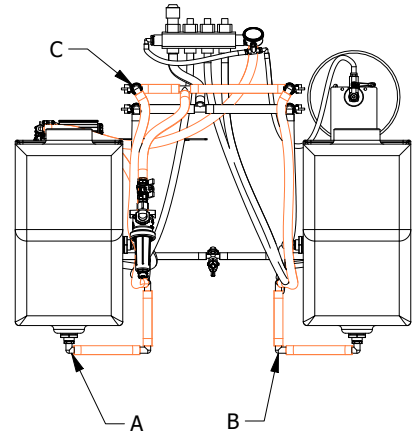

SG52  
HOSE ROUTES  
SUPPLY

DETAIL A

DETAIL B

DETAIL C

DETAIL D

DETAIL E

DETAIL F

OPTIONAL PN  
S54001  
PUMP, 5.0 GPM, 60 PSI,  
DELAVAN

PARTS LIST

ITEM	QTY	PART NUMBER	DESCRIPTION
1	6	S51242	BULKHEAD, 3/4" (HOLE 1-7/16")
2	13	S52029	BARB, 3/4 MPT x 3/4 BARB 90
3	2	S52081	PLUG, 3/4" MPT
4	1	S53001	HOSE REEL
5	4	S52043	BARB, 3/4" ELBOW
6	1	S54000	PUMP, 5.3 GPM, 90 PSI, SHURFLO
7	2	S54102	FITTING, SHURFLO PUMP
8	2	S50062	TEE, BARBED 3/4"
9	1	S51011	CENTER NOZZLE ASSY
10	1	H84023	BARB, BRASS 3/8" HOSE
11	1	S51277	VALVE, 3/8"
12	1	S51300	MANIFOLD
13	5	S51296	VALVE, 3/4" F.P. (RED HANDLE)
14	1	S52003	TEE, 1/4" FPT
15	1	S52012	BARB, 1/4" MPT x 3/8"
16	1	S52021	BARB, 1/4" MPT x 3/8" 90
17	1	S52034	BARB, 3/4" MPT x 3/8" 90
18	1	S520061	TEE, BARBED, 1/2"