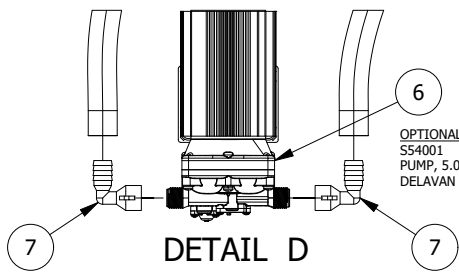

SG52  
HOSE ROUTES  
SUPPLY

DETAIL A

DETAIL B

DETAIL C

DETAIL D

DETAIL E

DETAIL F

OPTIONAL PN  
S54001  
PUMP, 5.0 GPM, 60 PSI,  
DELAVAN

PARTS LIST

ITEM	QTY	PART NUMBER	DESCRIPTION
1	6	S51242	BULKHEAD, 3/4" (HOLE 1-7/16")
2	13	S52029	BARB, 3/4 MPT x 3/4 BARB 90
3	2	S52081	PLUG, 3/4" MPT
4	1	S53001	HOSE REEL
5	4	S52043	BARB, 3/4" ELBOW
6	1	S54000	PUMP, 5.3 GPM, 90 PSI, SHURFLO
7	2	S54102	FITTING, SHURFLO PUMP
8	2	S50062	TEE, BARBED 3/4"
9	1	S51011	CENTER NOZZLE ASSY
10	1	H84023	BARB, BRASS 3/8" HOSE
11	1	S51277	VALVE, 3/8"
12	1	S51300	MANIFOLD
13	5	S51296	VALVE, 3/4" F.P. (RED HANDLE)
14	1	S52003	TEE, 1/4" FPT
15	1	S52012	BARB, 1/4" MPT x 3/8"
16	1	S52021	BARB, 1/4" MPT x 3/8" 90
17	1	S52034	BARB, 3/4" MPT x 3/8" 90
18	1	S520061	TEE, BARBED, 1/2"