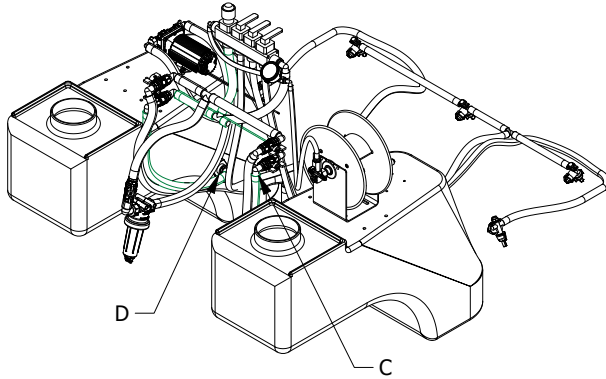

SG52
HOSE ROUTES
RETURN

DETAIL A

DETAIL B

DETAIL C

DETAIL D

PARTS LIST

ITEM	QTY	PART NUMBER	DESCRIPTION
1	6	S51242	BULKHEAD, 3/4" (HOLE 1-7/16")
2	13	S52029	BARB, 3/4 MPT x 3/4 BARB 90
3	2	S52081	PLUG, 3/4" MPT
4	1	S53001	HOSE REEL
5	4	S52043	BARB, 3/4" ELBOW
6	1	S54000	PUMP, 5.3 GPM, 90 PSI, SHURFLO
7	2	S54102	FITTING, SHURFLO PUMP
8	2	S50062	TEE, BARBED 3/4"
9	1	S51011	CENTER NOZZLE ASSY
10	1	H84023	BARB, BRASS 3/8" HOSE
11	1	S51277	VALVE, 3/8"
12	1	S51300	MANIFOLD
13	5	S51296	VALVE, 3/4" F.P. (RED HANDLE)
14	1	S52003	TEE, 1/4" FPT
15	1	S52012	BARB, 1/4" MPT x 3/8"
16	1	S52021	BARB, 1/4" MPT x 3/8" 90
17	1	S52034	BARB, 3/4" MPT x 3/8" 90
18	1	S520061	TEE, BARBED, 1/2"