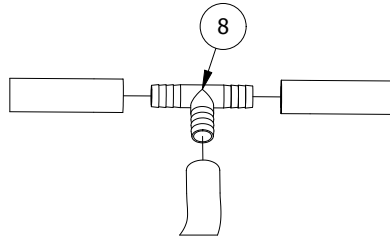

SG52
HOSE ROUTES
RETURN

DETAIL A

DETAIL B

DETAIL C

DETAIL D

PARTS LIST

ITEM	QTY	PART NUMBER	DESCRIPTION
1	6	S51242	BULKHEAD, 3/4" (HOLE 1-7/16")
2	13	S52029	BARB, 3/4 MPT x 3/4 BARB 90
3	2	S52081	PLUG, 3/4" MPT
4	1	S53001	HOSE REEL
5	4	S52043	BARB, 3/4" ELBOW
6	1	S54000	PUMP, 5.3 GPM, 90 PSI, SHURFLO
7	2	S54102	FITTING, SHURFLO PUMP
8	2	S50062	TEE, BARBED 3/4"
9	1	S51011	CENTER NOZZLE ASSY
10	1	H84023	BARB, BRASS 3/8" HOSE
11	1	S51277	VALVE, 3/8"
12	1	S51300	MANIFOLD
13	5	S51296	VALVE, 3/4" F.P. (RED HANDLE)
14	1	S52003	TEE, 1/4" FPT
15	1	S52012	BARB, 1/4" MPT x 3/8"
16	1	S52021	BARB, 1/4" MPT x 3/8" 90
17	1	S52034	BARB, 3/4" MPT x 3/8" 90
18	1	S520061	TEE, BARBED, 1/2"