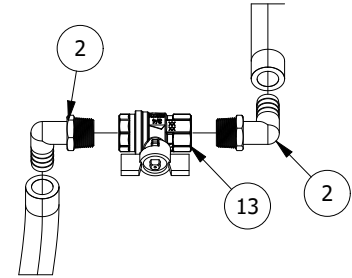

SG52
HOSE ROUTES
RETURN

DETAIL A

DETAIL B

DETAIL C

DETAIL D

PARTS LIST

ITEM	QTY	PART NUMBER	DESCRIPTION
1	6	S51242	BULKHEAD, 3/4" (HOLE 1-7/16")
2	13	S52029	BARB, 3/4 MPT x 3/4 BARB 90
3	2	S52081	PLUG, 3/4" MPT
4	1	S53001	HOSE REEL
5	4	S52043	BARB, 3/4" ELBOW
6	1	S54000	PUMP, 5.3 GPM, 90 PSI, SHURFLO
7	2	S54102	FITTING, SHURFLO PUMP
8	2	S50062	TEE, BARBED 3/4"
9	1	S51011	CENTER NOZZLE ASSY
10	1	H84023	BARB, BRASS 3/8" HOSE
11	1	S51277	VALVE, 3/8"
12	1	S51300	MANIFOLD
13	5	S51296	VALVE, 3/4" F.P. (RED HANDLE)
14	1	S52003	TEE, 1/4" FPT
15	1	S52012	BARB, 1/4" MPT x 3/8"
16	1	S52021	BARB, 1/4" MPT x 3/8" 90
17	1	S52034	BARB, 3/4" MPT x 3/8" 90
18	1	S520061	TEE, BARBED, 1/2"