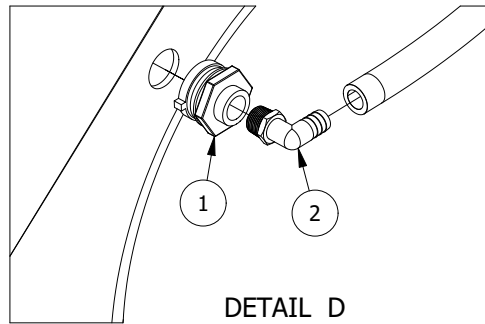

SG52
HOSE ROUTES
RETURN

DETAIL A

DETAIL B

DETAIL C

DETAIL D

PARTS LIST

ITEM	QTY	PART NUMBER	DESCRIPTION
1	6	S51242	BULKHEAD, 3/4" (HOLE 1-7/16")
2	13	S52029	BARB, 3/4 MPT x 3/4 BARB 90
3	2	S52081	PLUG, 3/4" MPT
4	1	S53001	HOSE REEL
5	4	S52043	BARB, 3/4" ELBOW
6	1	S54000	PUMP, 5.3 GPM, 90 PSI, SHURFLO
7	2	S54102	FITTING, SHURFLO PUMP
8	2	S50062	TEE, BARBED 3/4"
9	1	S51011	CENTER NOZZLE ASSY
10	1	H84023	BARB, BRASS 3/8" HOSE
11	1	S51277	VALVE, 3/8"
12	1	S51300	MANIFOLD
13	5	S51296	VALVE, 3/4" F.P. (RED HANDLE)
14	1	S52003	TEE, 1/4" FPT
15	1	S52012	BARB, 1/4" MPT x 3/8"
16	1	S52021	BARB, 1/4" MPT x 3/8" 90
17	1	S52034	BARB, 3/4" MPT x 3/8" 90
18	1	S520061	TEE, BARBED, 1/2"