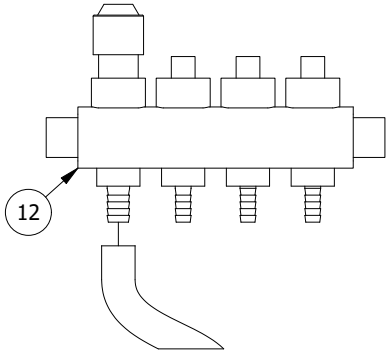

SG52
HOSE ROUTES
RETURN

DETAIL A

DETAIL B

DETAIL C

DETAIL D

PARTS LIST

ITEM	QTY	PART NUMBER	DESCRIPTION
1	6	S51242	BULKHEAD, 3/4" (HOLE 1-7/16")
2	13	S52029	BARB, 3/4 MPT x 3/4 BARB 90
3	2	S52081	PLUG, 3/4" MPT
4	1	S53001	HOSE REEL
5	4	S52043	BARB, 3/4" ELBOW
6	1	S54000	PUMP, 5.3 GPM, 90 PSI, SHURFLO
7	2	S54102	FITTING, SHURFLO PUMP
8	2	S50062	TEE, BARBED 3/4"
9	1	S51011	CENTER NOZZLE ASSY
10	1	H84023	BARB, BRASS 3/8" HOSE
11	1	S51277	VALVE, 3/8"
12	1	S51300	MANIFOLD
13	5	S51296	VALVE, 3/4" F.P. (RED HANDLE)
14	1	S52003	TEE, 1/4" FPT
15	1	S52012	BARB, 1/4" MPT x 3/8"
16	1	S52021	BARB, 1/4" MPT x 3/8" 90
17	1	S52034	BARB, 3/4" MPT x 3/8" 90
18	1	S520061	TEE, BARBED, 1/2"