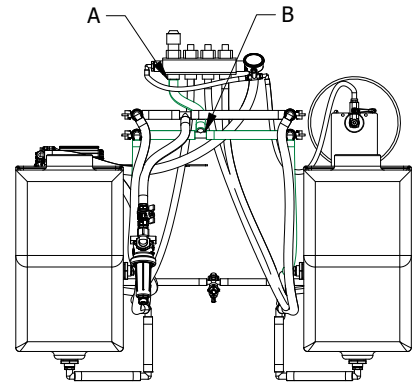

SG52
HOSE ROUTES
RETURN

DETAIL A

DETAIL B

DETAIL C

DETAIL D

PARTS LIST

ITEM	QTY	PART NUMBER	DESCRIPTION
1	6	S51242	BULKHEAD, 3/4" (HOLE 1-7/16")
2	13	S52029	BARB, 3/4 MPT x 3/4 BARB 90
3	2	S52081	PLUG, 3/4" MPT
4	1	S53001	HOSE REEL
5	4	S52043	BARB, 3/4" ELBOW
6	1	S54000	PUMP, 5.3 GPM, 90 PSI, SHURFLO
7	2	S54102	FITTING, SHURFLO PUMP
8	2	S50062	TEE, BARBED 3/4"
9	1	S51011	CENTER NOZZLE ASSY
10	1	H84023	BARB, BRASS 3/8" HOSE
11	1	S51277	VALVE, 3/8"
12	1	S51300	MANIFOLD
13	5	S51296	VALVE, 3/4" F.P. (RED HANDLE)
14	1	S52003	TEE, 1/4" FPT
15	1	S52012	BARB, 1/4" MPT x 3/8"
16	1	S52021	BARB, 1/4" MPT x 3/8" 90
17	1	S52034	BARB, 3/4" MPT x 3/8" 90
18	1	S520061	TEE, BARBED, 1/2"