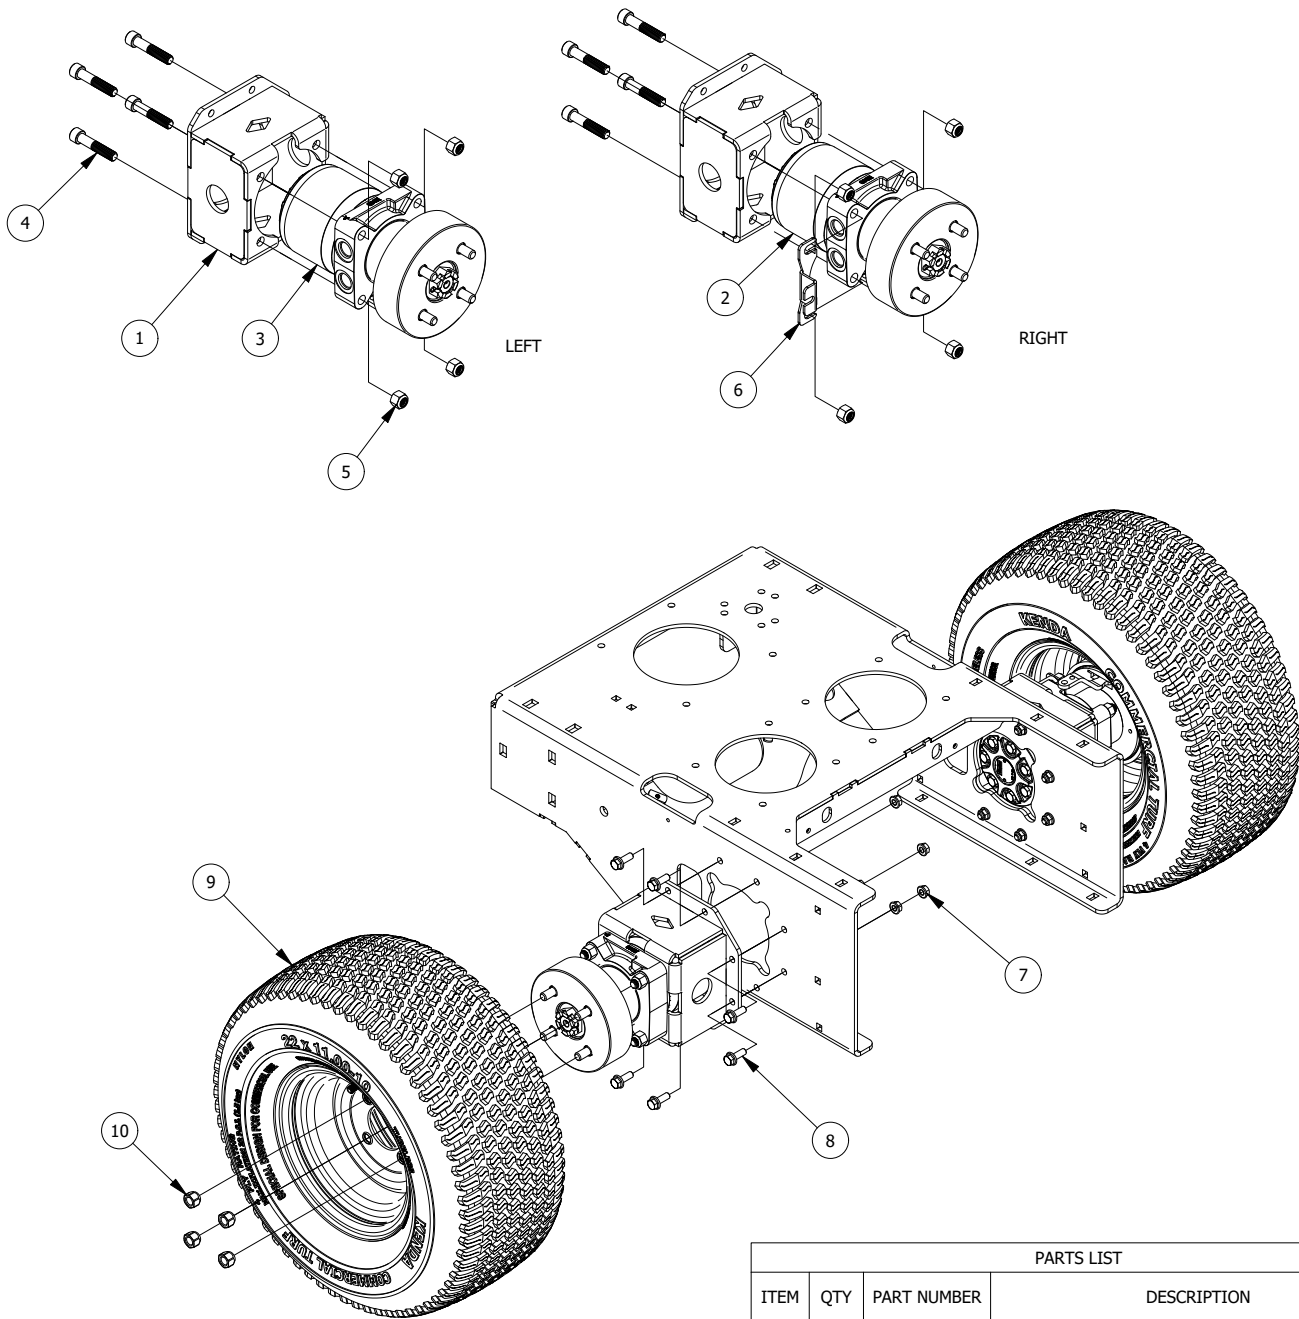

REAR TIRE ASSEMBLY

PARTS LIST			
ITEM	QTY	PART NUMBER	DESCRIPTION
1	2	W21-058	WHEEL MOTOR BRACKET 52
1A	2	R21-094	WHEEL MOTOR BRACKET 36
1B	2	W21-072	WHEEL MOTOR BRACKET 42/46
2	1	H80406	WHEEL MOTOR, RIGHT 52/46
2A	1	H80415	WHEEL MOTOR, RIGHT 36/42
3	1	H80407	WHEEL MOTOR, LEFT 52/46
3A	1	H80414	WHEEL MOTOR, LEFT 36/42
4	8	SHCS-12212	SOCKET HEAD CAP SCREW, SS - 1/2 x 2 1/2
5	8	SSNNC-12	NYLOCK, SS - 1/2-13
6	1	R21-055	SPEED SENSOR MOUNT
7	12	HFNC3-38S	HEX FLANGE NUT - 3/8-16
8	12	HFSSC-381	HEX FLANGE BOLT, SS - 3/8-16 x 1
9	2	T90010	TIRE ASSEMBLY, 22 X 11 X 10
9A	2	T90011	TIRE ASSEMBLY, 22 X 7.5 X 10
10	8	T90317	LUG NUT, SS - 1/2-20