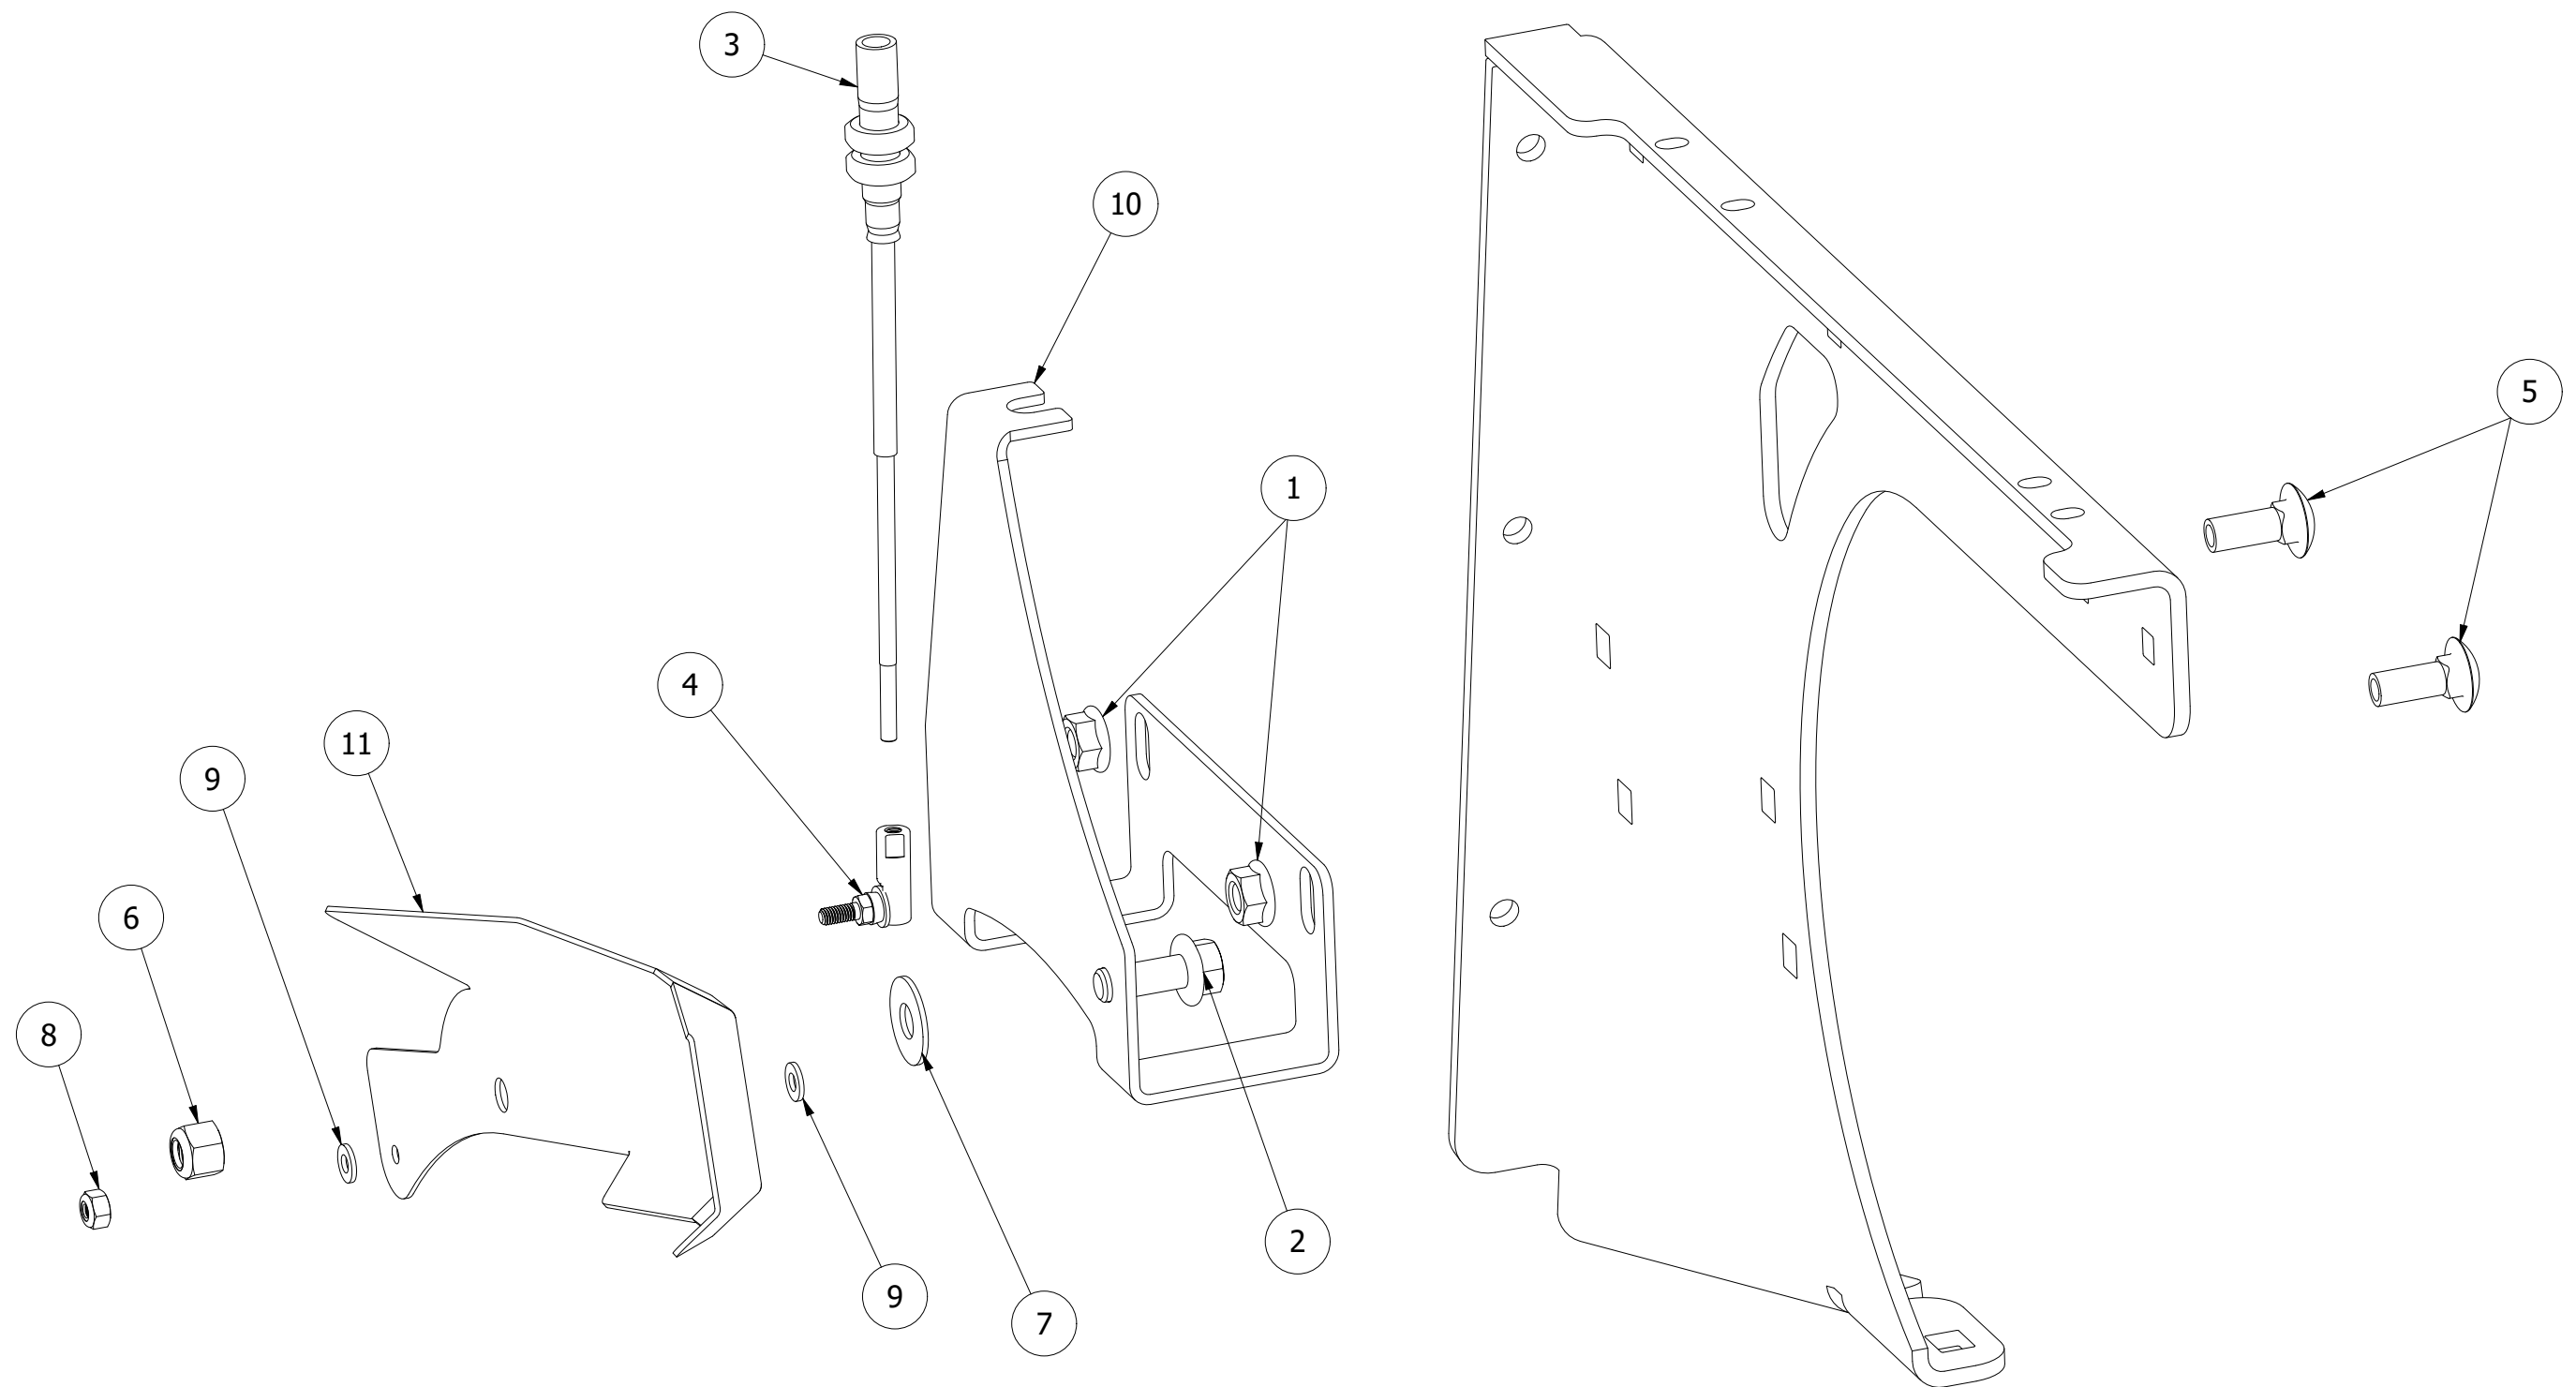

SIDE DEFLECTOR ASSEMBLY

PARTS LIST			
ITEM	QTY	PART NUMBER	DESCRIPTION
1	6	HFNC3-38S	HEX FLANGE NUT - 3/8-16
2	3	HFSSC-381	HEX FLANGE BOLT, SS - 3/8-16 x 1
3	1	D71016	CABLE, SIDE DEFLECTOR/DIFFUSER
4	1	D71005	BALL JOINT
5	2	CB-381SS	CARRIAGE BOLT, SS - 3/8-16 x 1
6	1	SSNNC-38	NYLOCK, SS - 3/8-16
7	1	FWSS-38	FLAT WASHER, SS - 3/8
8	1	SSNNC-10	NYLOCK, SS - 10-32
9	2	FSW-10	FLAT WASHER, SS - 10-32
10	1	R21-110	DEFLECTOR MOUNT BRACKET
11	1	R21-109	SIDE DEFLECTOR