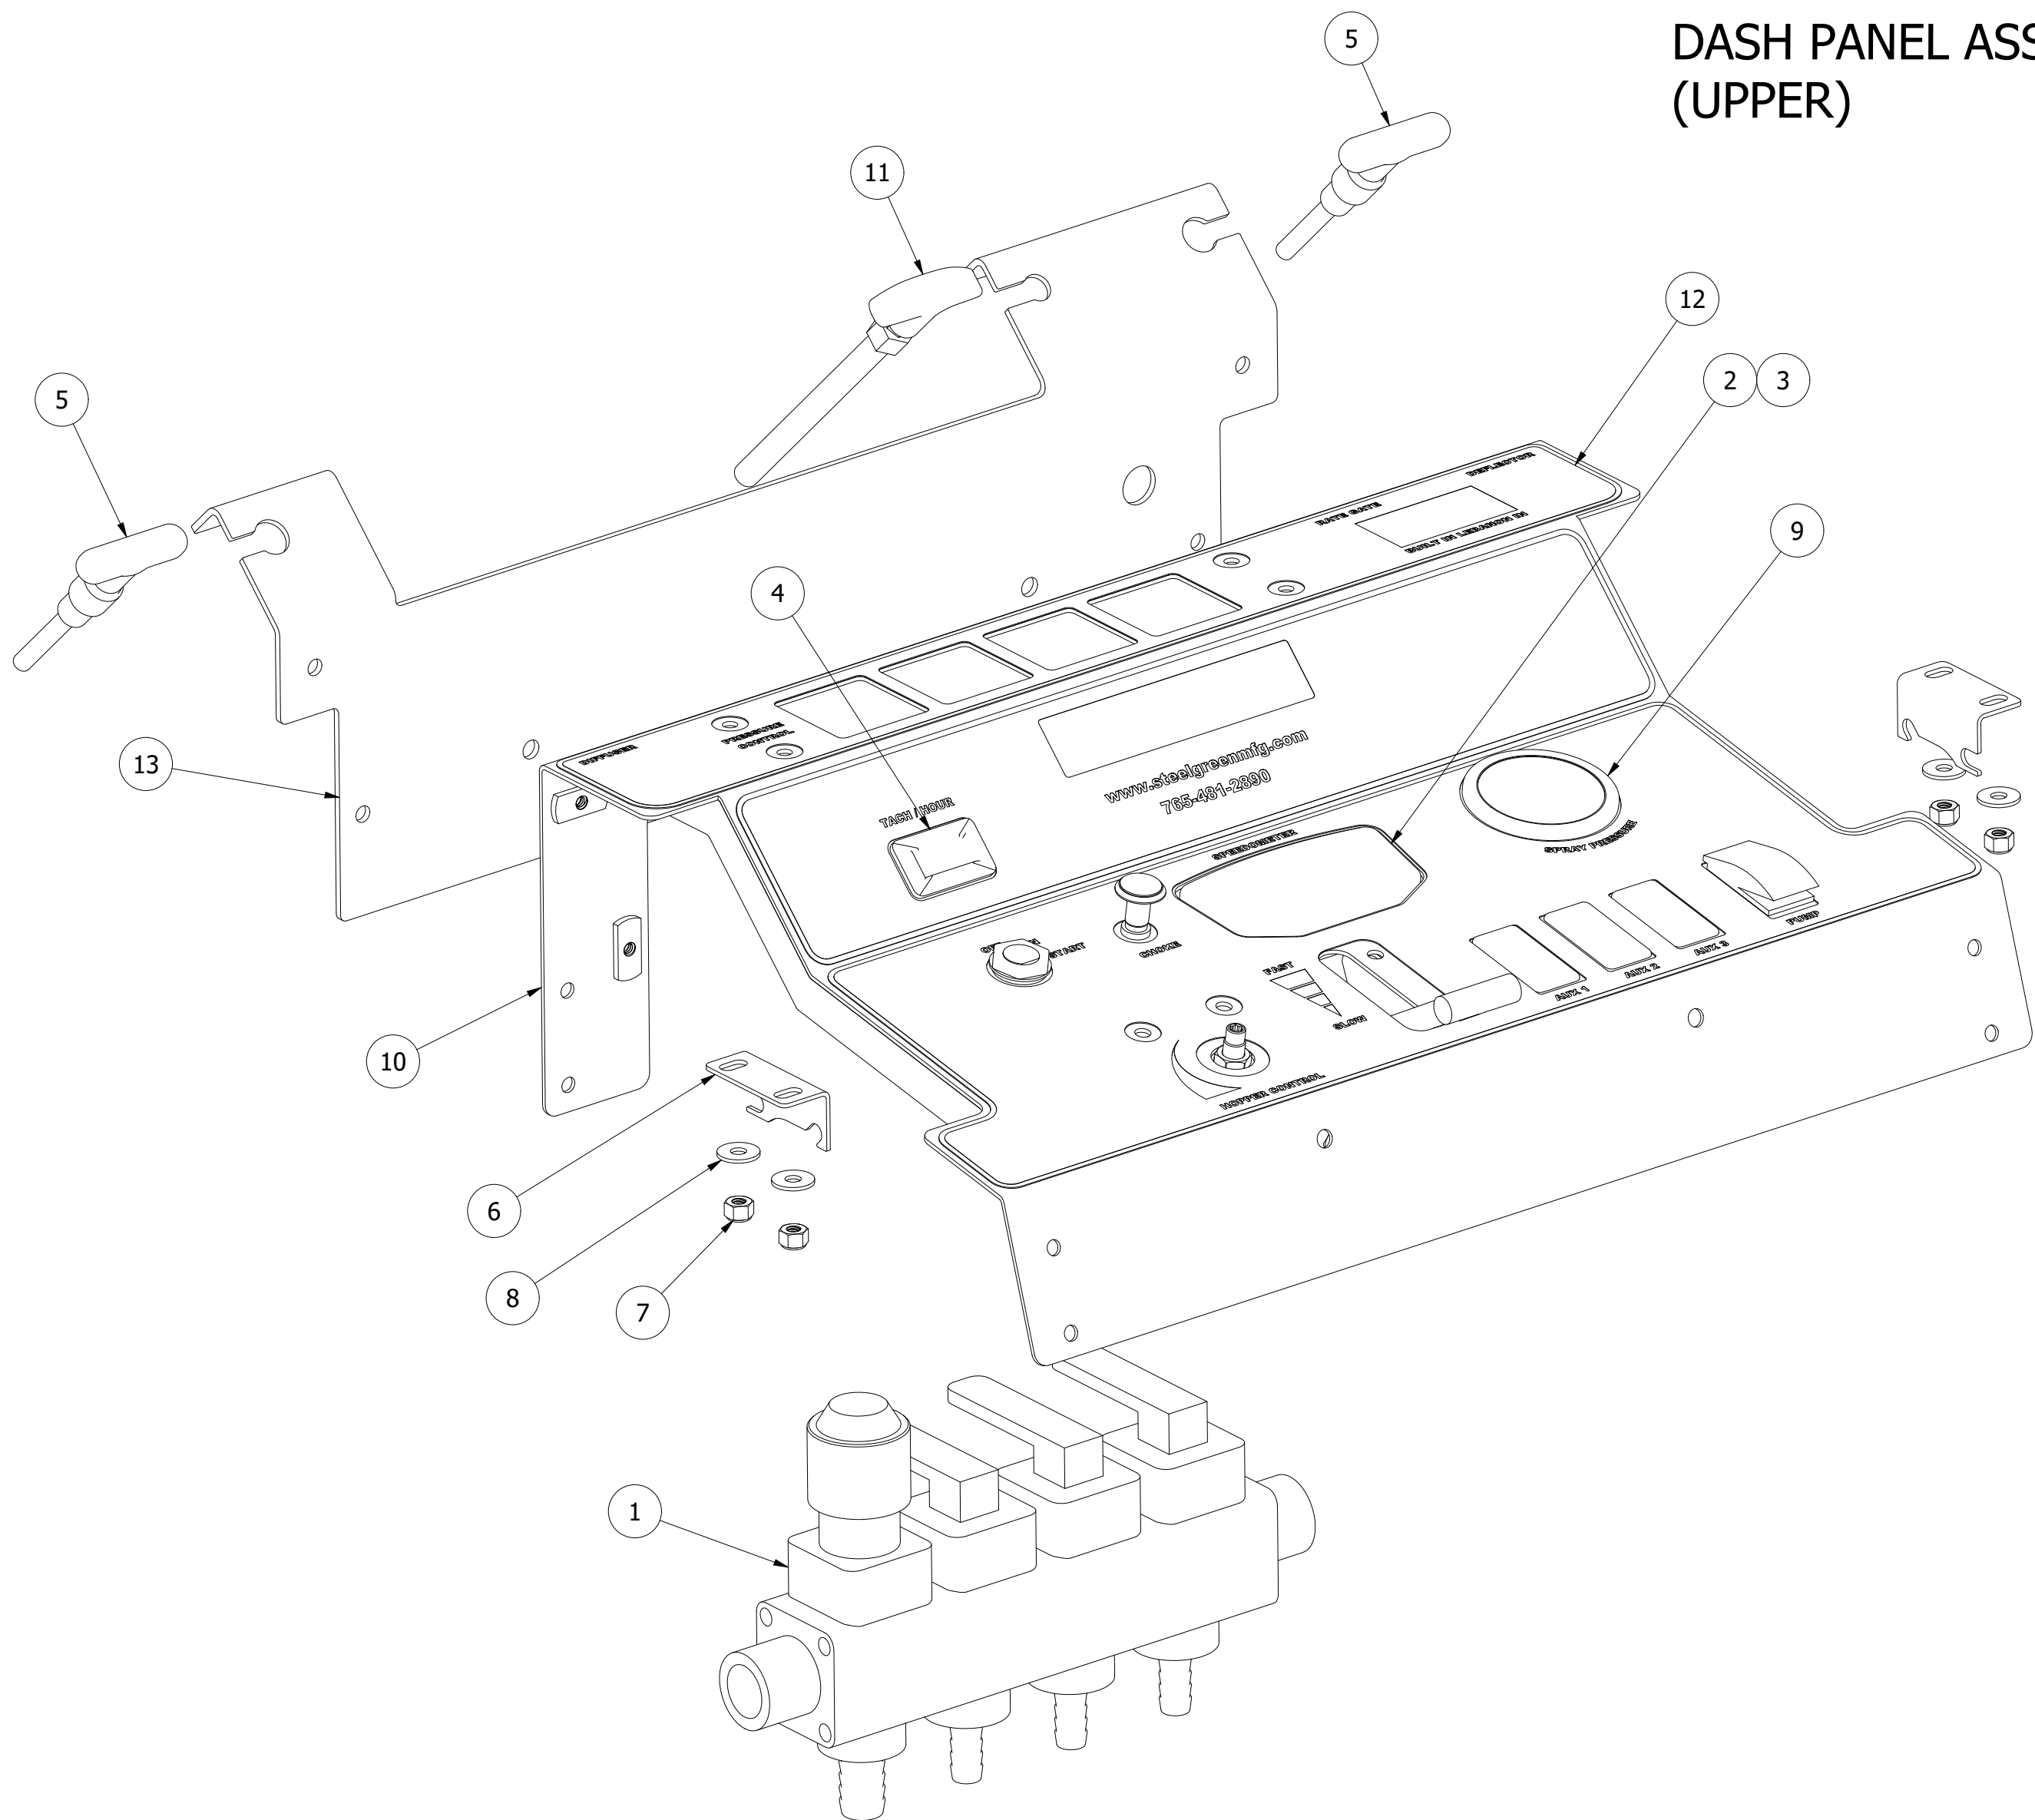

DASH PANEL ASSEMBLY (UPPER)

PARTS LIST			
ITEM	QTY	PART NUMBER	DESCRIPTION
1	1	S51300-150	CONTROL PANEL SPRAY MANIFOLD
2	1	E41001	SPEEDOMETER
3	1	E40010	SPEEDO KIT
3.1	1	E41002	SPEEDO SENSOR CABLE
3.2	1	E41003	SPEEDO POWERE CABLE
3.3	1	E441004	SPEEDO MAGNET
4	1	E40011	TACHOMETER
5	2	D71002	PLASTIC SIDE DEFLECTOR CABLE
5.1	1	D71003	SS SIDE DEFLECTOR CABLE\ PATTERN ADJ. CABLE
6	2	R21-034-01	MOUNT, MANIFOLD
7	6	SSNNC-14	NYLOCK, SS - 1/4-20
8	6	FWSS-14	FLAT WASHER, SS - 1/4
9	1	S51234-D	60 PSI
9.1	1	S51235-D	100 PSI
10	1	W21-126	PANEL, DASH
11	1	D71014	12.5/22.5 HOPPER DOOR CABLE
11.1	4	D71005	BALL JOINT
12	1	C60312	DECAL, VAVLE AND CABLE
13	1	R21-079	COVER, DASH PANEL FRONT