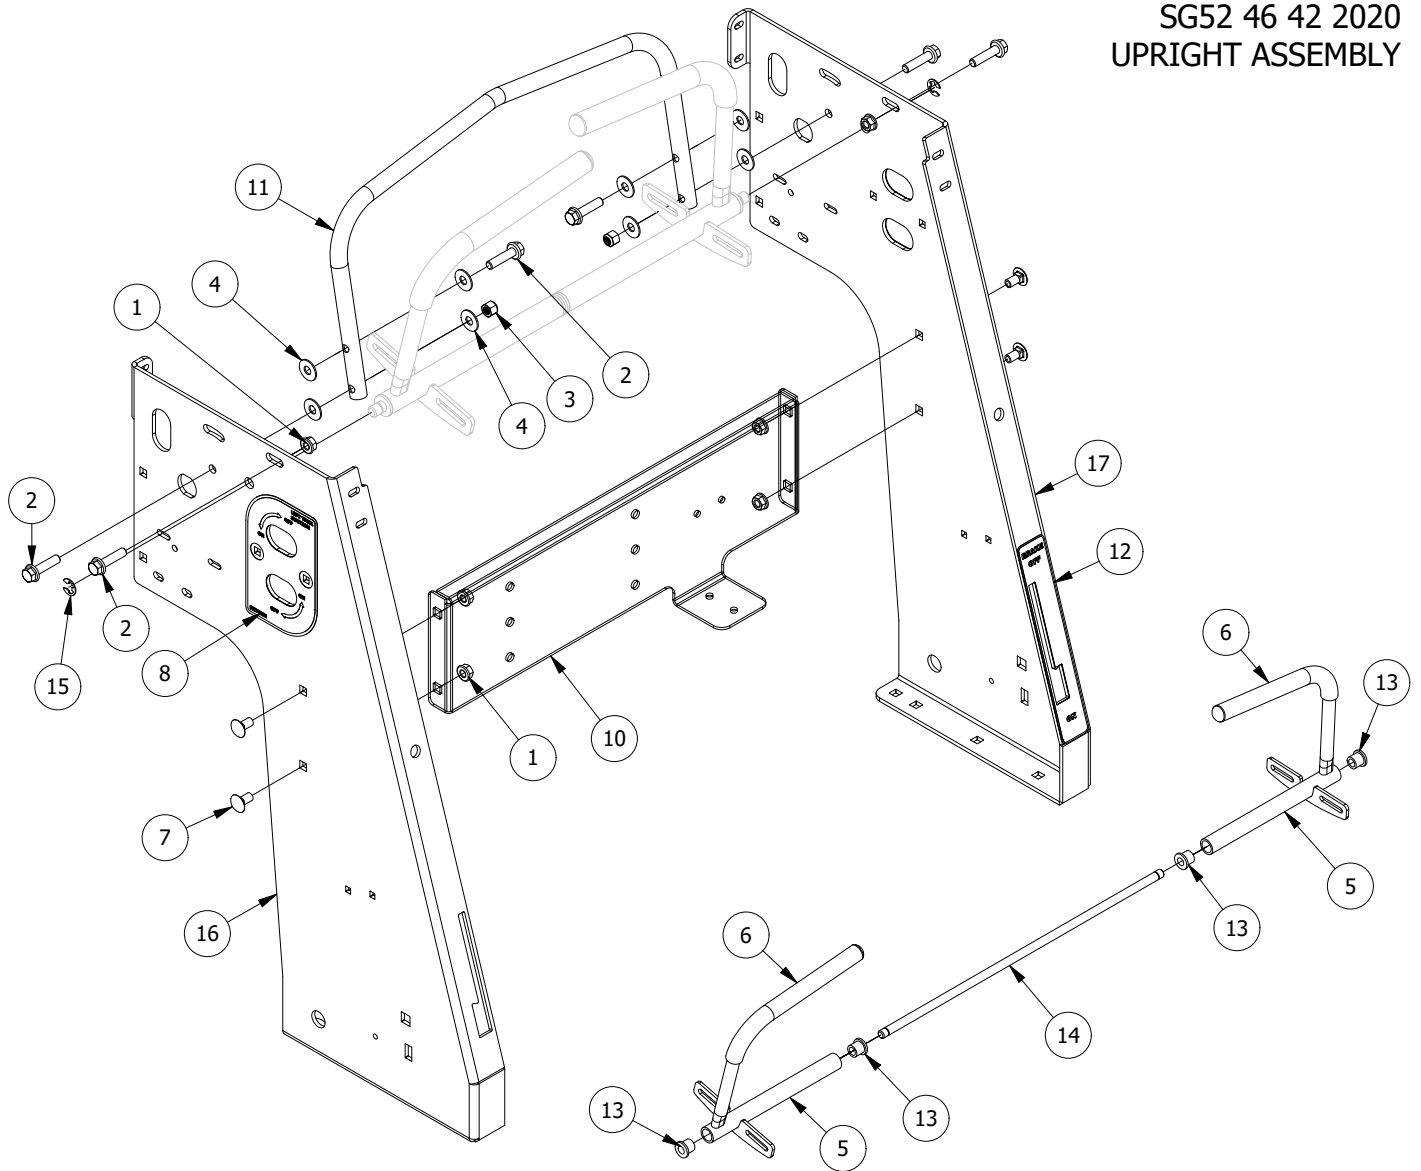

SG52 46 42 2020  
UPRIGHT ASSEMBLY

PARTS LIST

ITEM	QTY	PART NUMBER	DESCRIPTION
1	6	HFNC3-38S	HEX FLANGE NUT - 3/8-16
2	6	HFSSC-3815	HEX FLANGE BOLT, SS - 3/8-16 x 1.5
3	2	SSNNC-38	NYLOCK, SS - 3/8-16
4	8	FWSS-38	FLAT WASHER, SS - 3/8
5	2	W210046	
6	2	Grip 1	
7	4	CB-3834SS	CARRIAGE BOLT, SS - 3/8-16 x 3/4
8	1	C60316	DECAL, LEFT TANK SUCTION
9	1	C60317	DECAL, RIGHT TANK SUCTION
10	1	R21-030	
11	1	R31022	
12	1	C60327	
13	4	C60303	STEP AP203
14	1	R31012	
15	2	.5 IN ROD ECLIP	STEP AP203
16	1	W21-128-L	
17	1	R21-128-R	