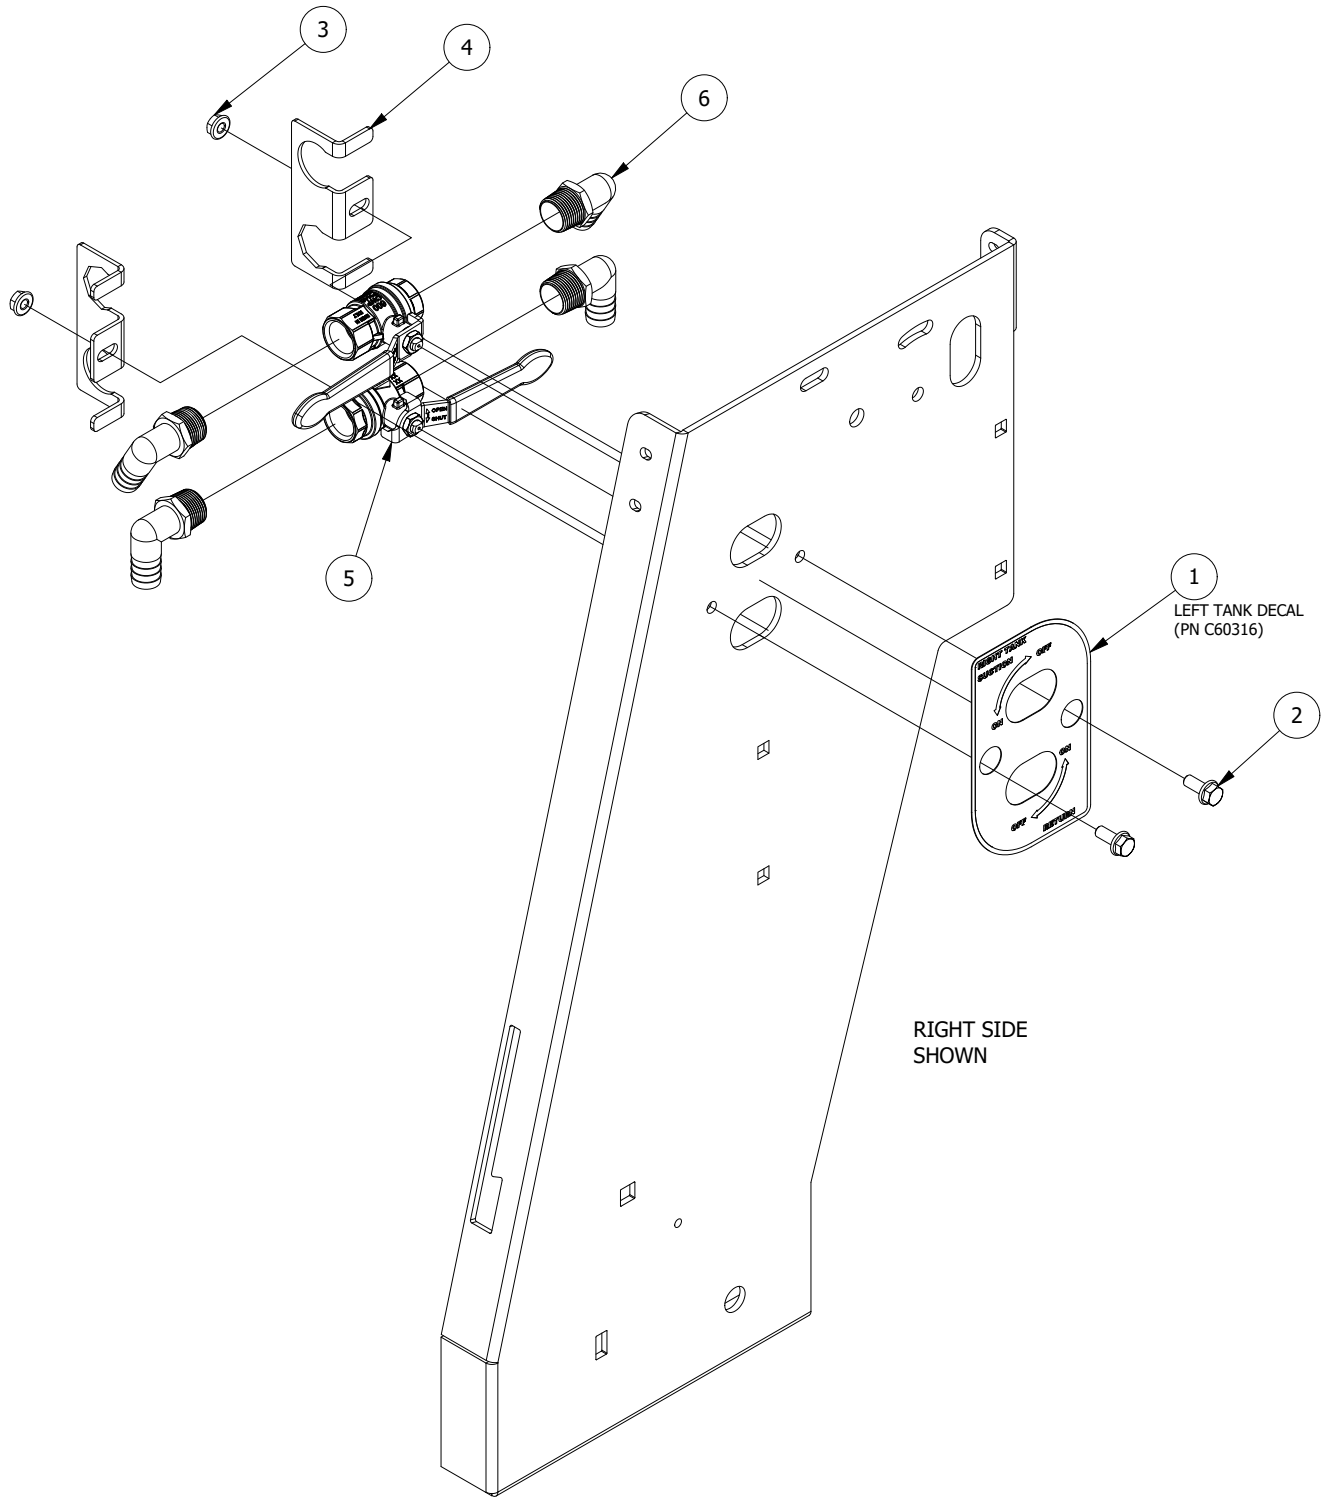

# TANK VALVE ASSEMBLY

## PARTS LIST

ITEM	QTY	PART NUMBER	DESCRIPTION
1	1	C60317	DECAL, RIGHT TANK SUCTION
2	2	HFSSC-51634	HEX FLANGE BOLT, SS - 5/16-18 x 3/4
3	2	HFNCS-516S	HEX FLANGE NUT, SS - 5/16-18
4	2	R210107	VALVE MOUNT
5	2	S51296	VALVE, RED HANDLE 3/4 FULL PORT
6	4	S52029	BARB, 3/4 MPT x 3/4 BARB 90