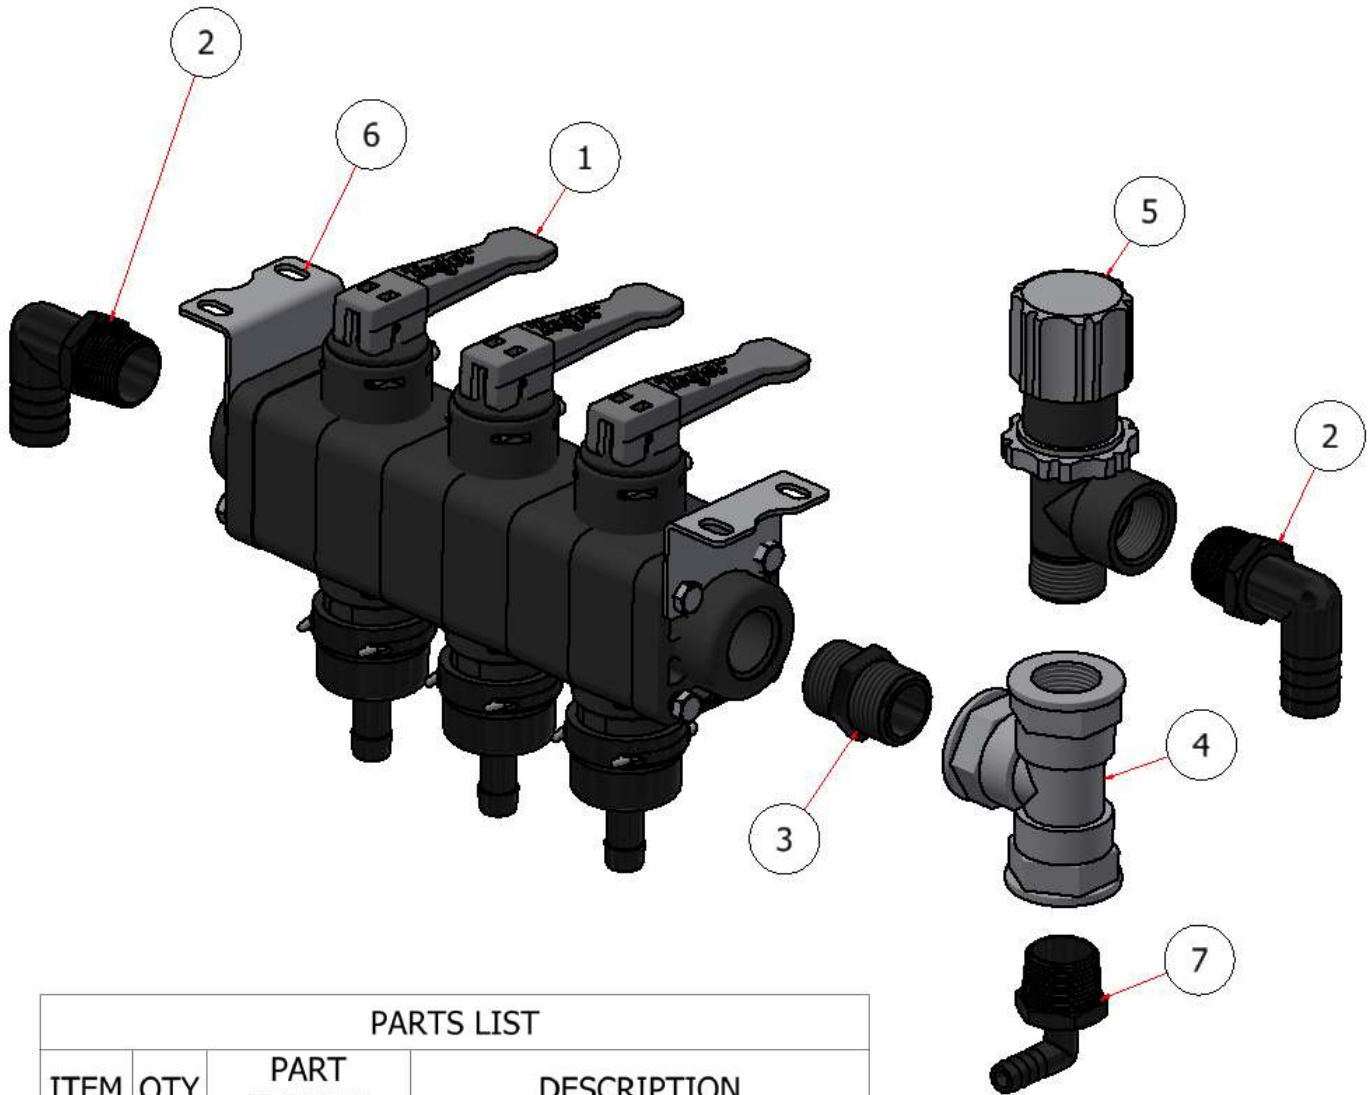

TEE-JET MANIFOLD EXPLODED VIEW

PARTS LIST			
ITEM	QTY	PART NUMBER	DESCRIPTION
1	1	S51301	TEE JET MANIFOLD
2	2	S52029	BARB, 3/4 MPT x 3/4 BARB 90
3	1	S52063	3/4 X 3/4 ST
4	1	S52006	TEE, 3/4
5	1	S51283	VALVE, THROTTLING
6	2	R21-151	T-JET MANIFOLD MOUNT
7	1	S52034	3/4 MPT X 3/8 BARB

EXPLODED VIEW PART NO.	EXPLODED VIEW REV.	DESCRIPTION
SGEV-001	A	TEE-JET MANIFOLD