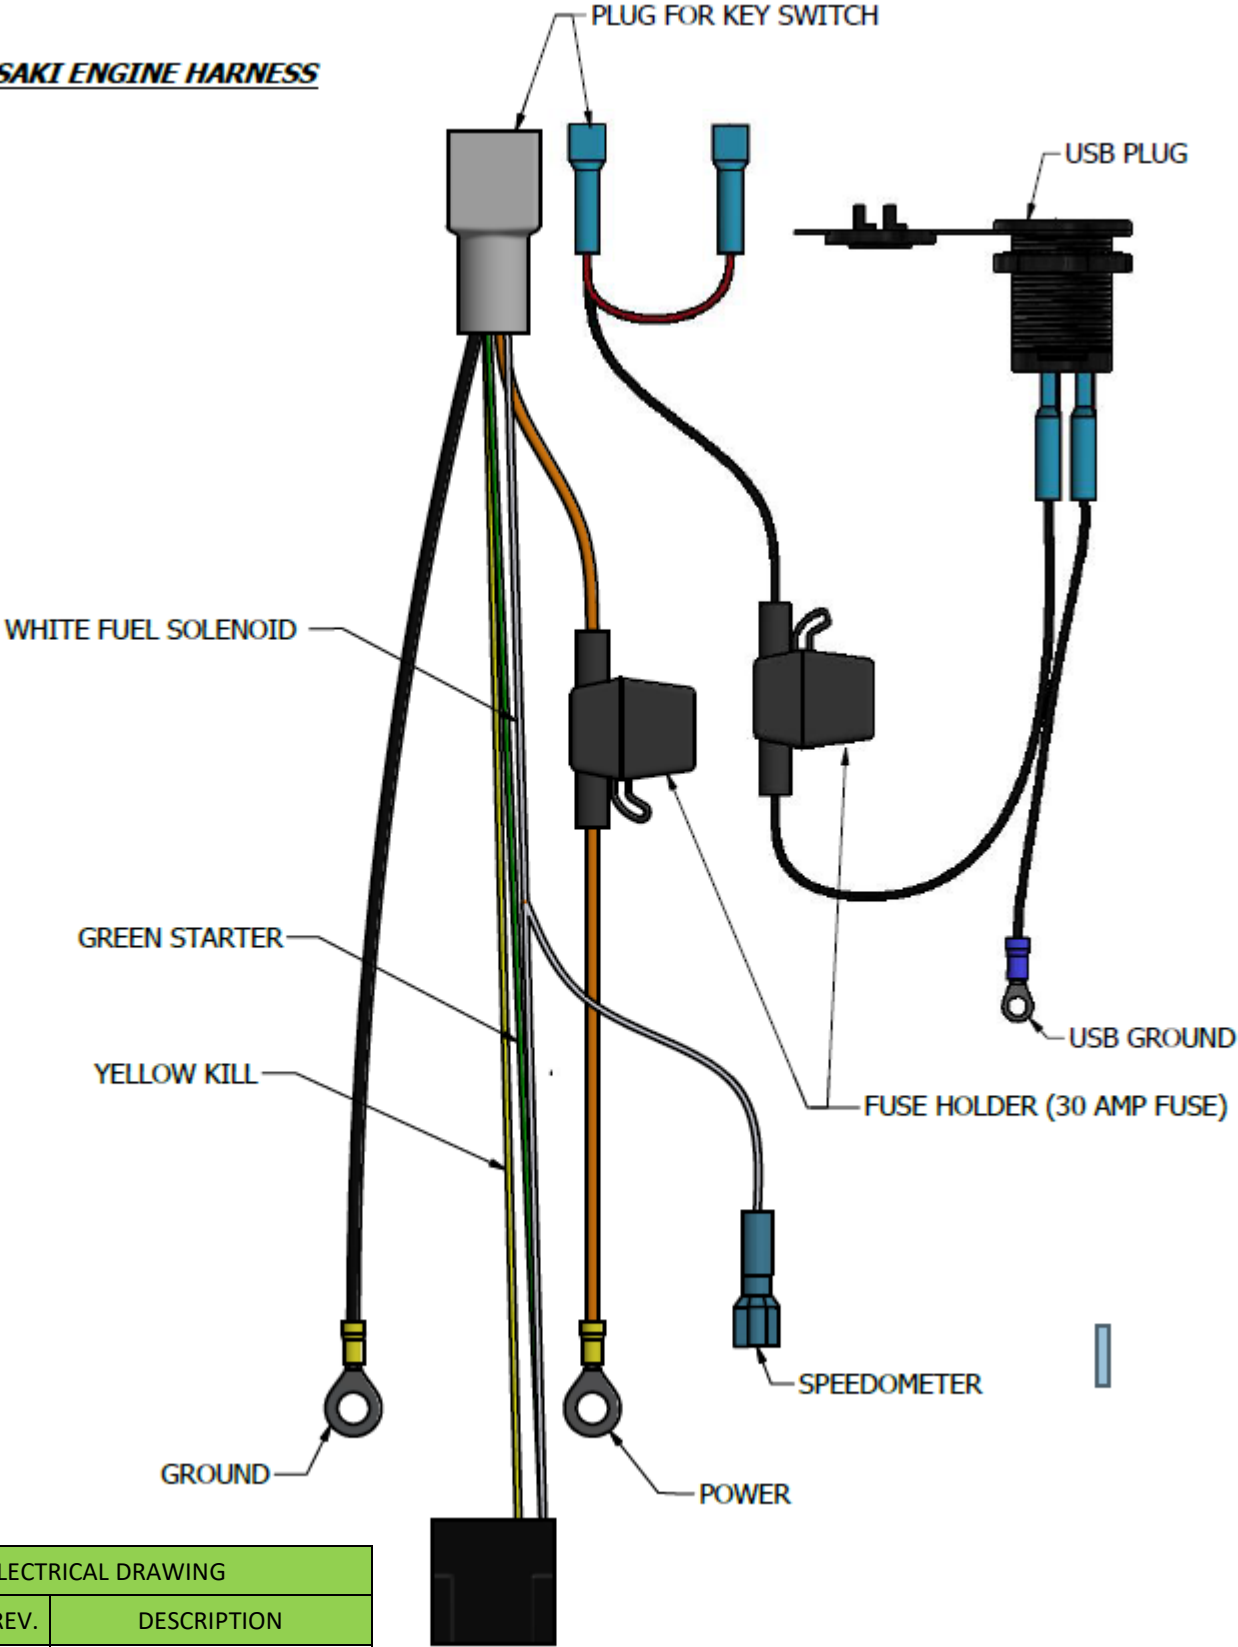

KAWASAKI ENGINE HARNESS

ELECTRICAL DRAWING		
PART NO.	REV.	DESCRIPTION
SGED-001	A	KAWASAKI WIRE HARNESS