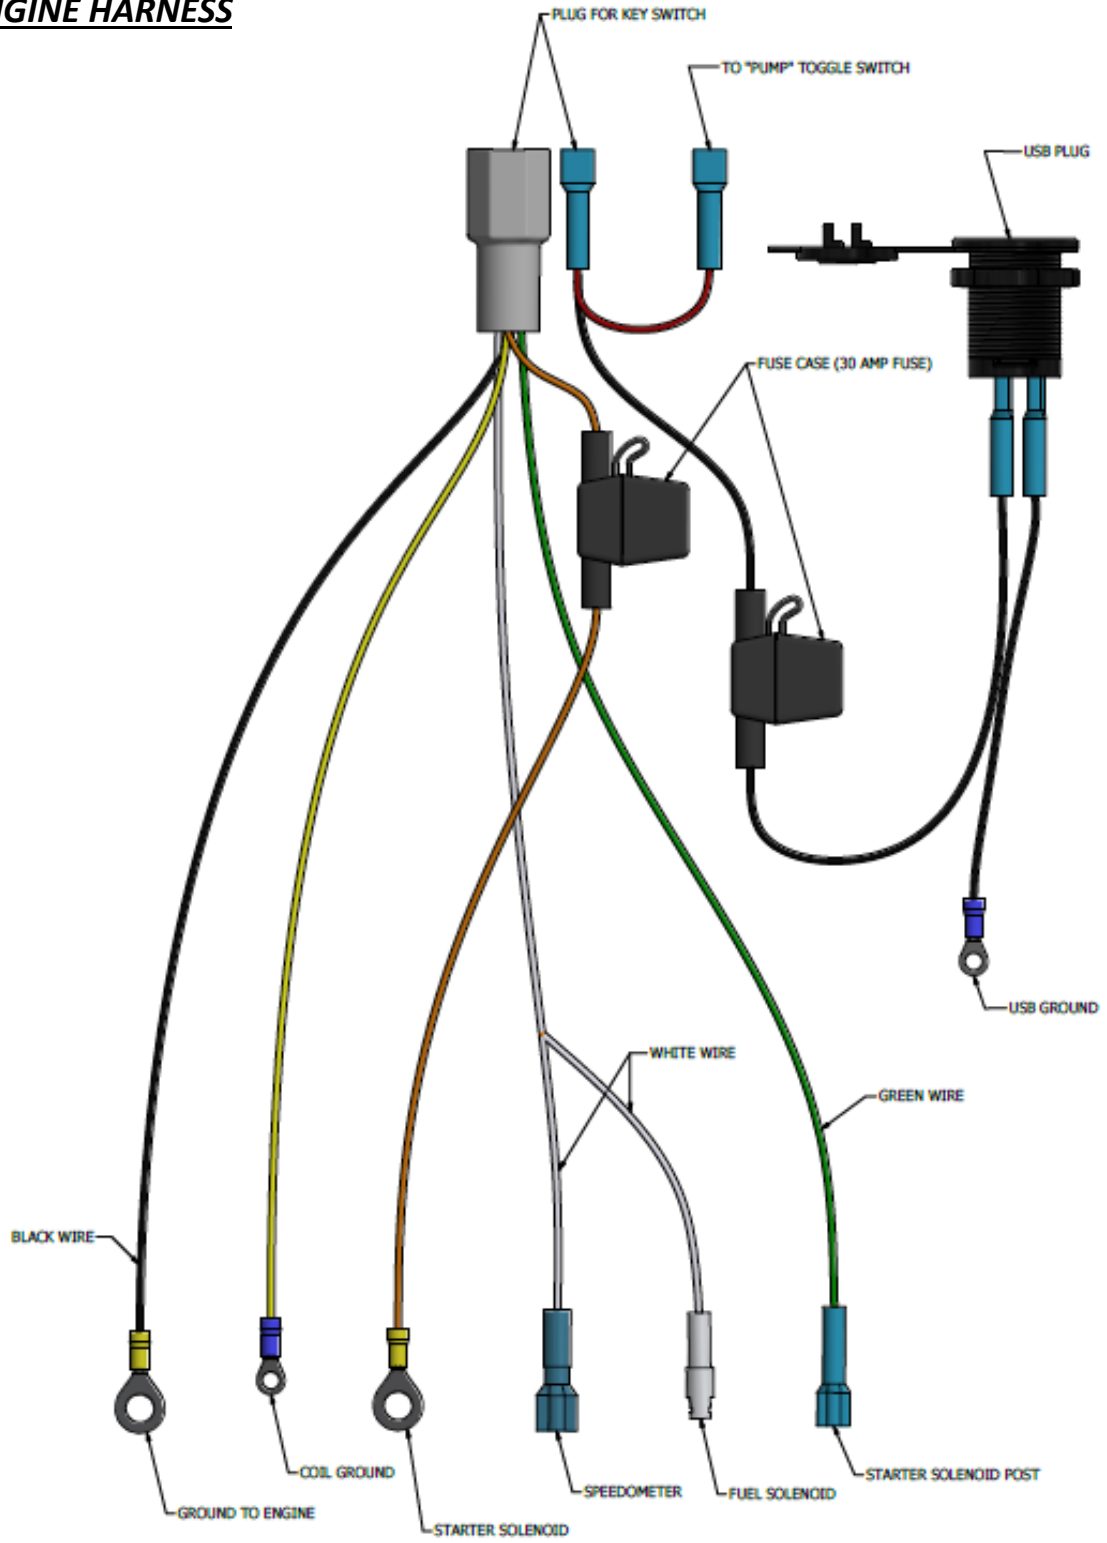

BRIGGS ENGINE HARNESS

ELECTRICAL DRAWING		
PART NO.	REV.	DESCRIPTION
SGED-002	A	BRIGGS WIRE HARNESS