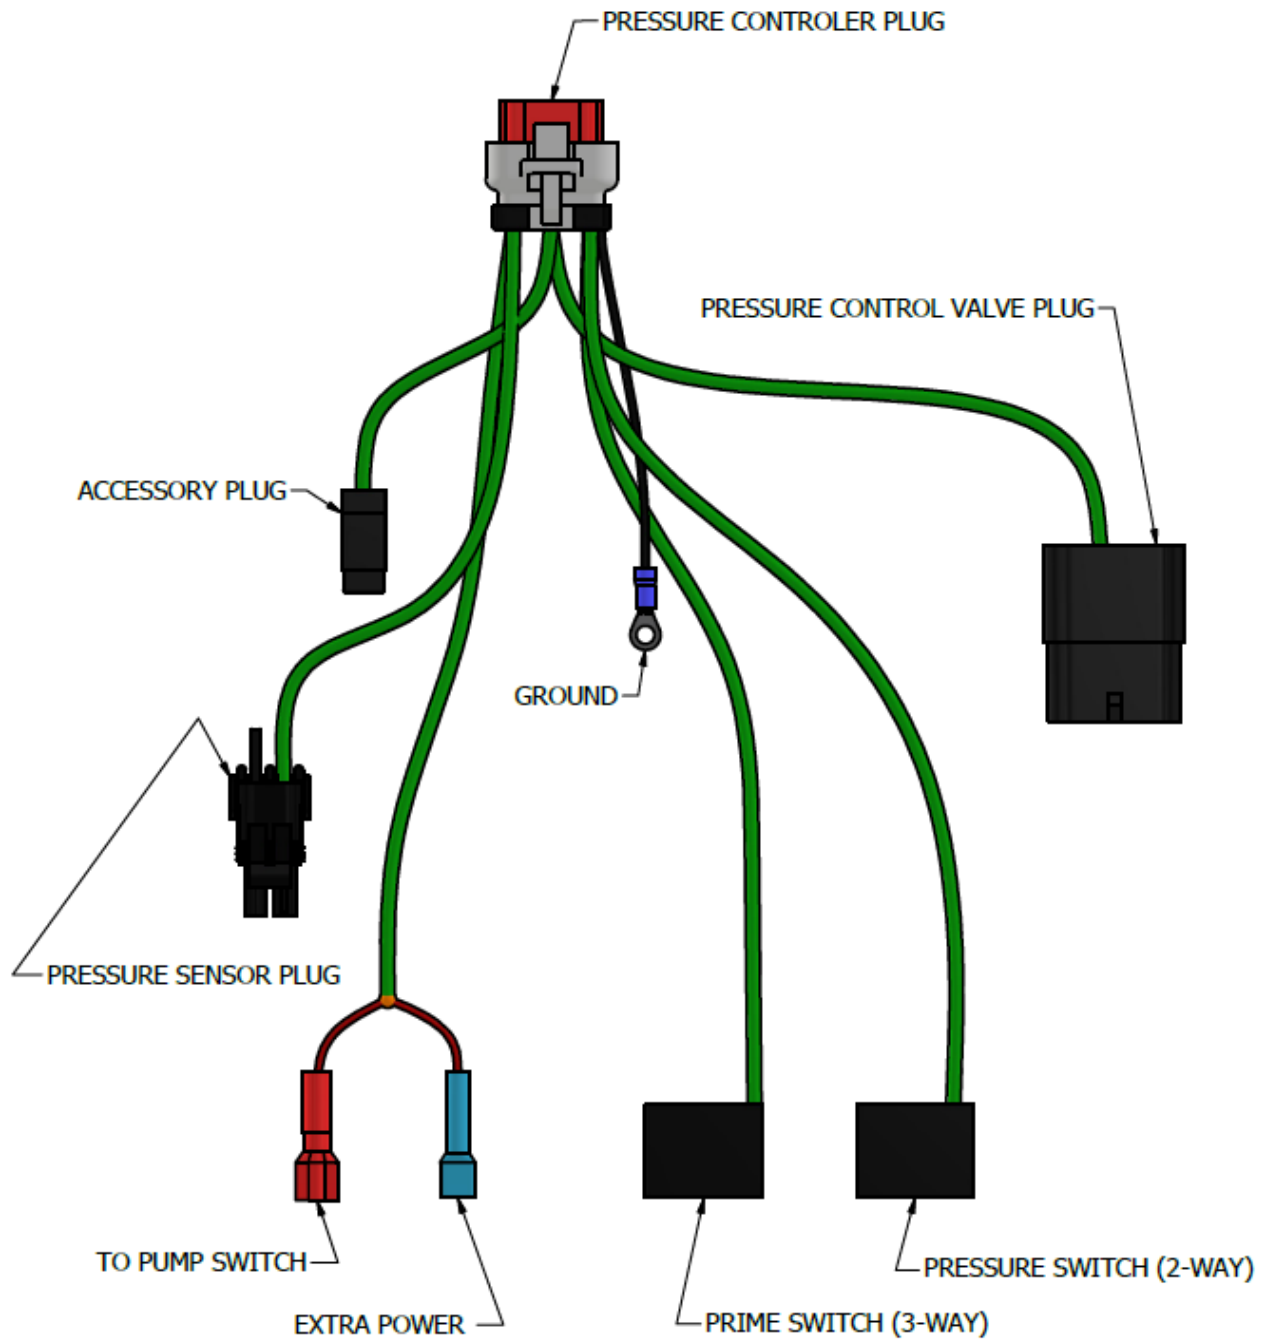

PRESSURE CONTROL HARNESS
SG-FC

| ELECTRICAL DRAWING | | |
|--------------------|------|--------------------------|
| PART NO. | REV. | DESCRIPTION |
| SGED-005 | A | PRESSURE CONTROL HARNESS |