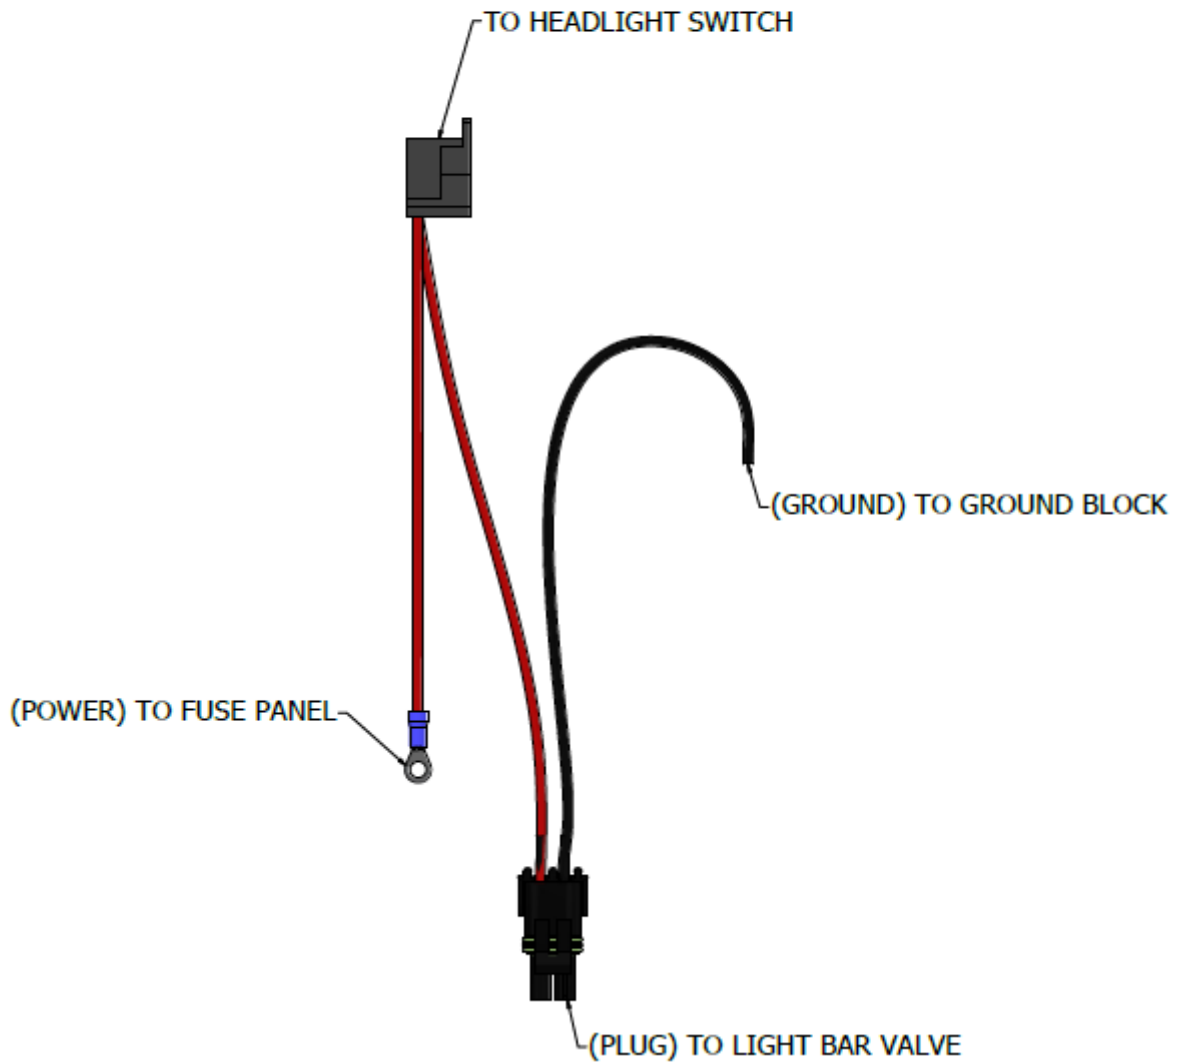

SG-LT1
HEADLIGHT HARNESS

ELECTRICAL DRAWING		
PART NO.	REV.	DESCRIPTION
SGED-008	A	HEAD LIGHT HARNESS