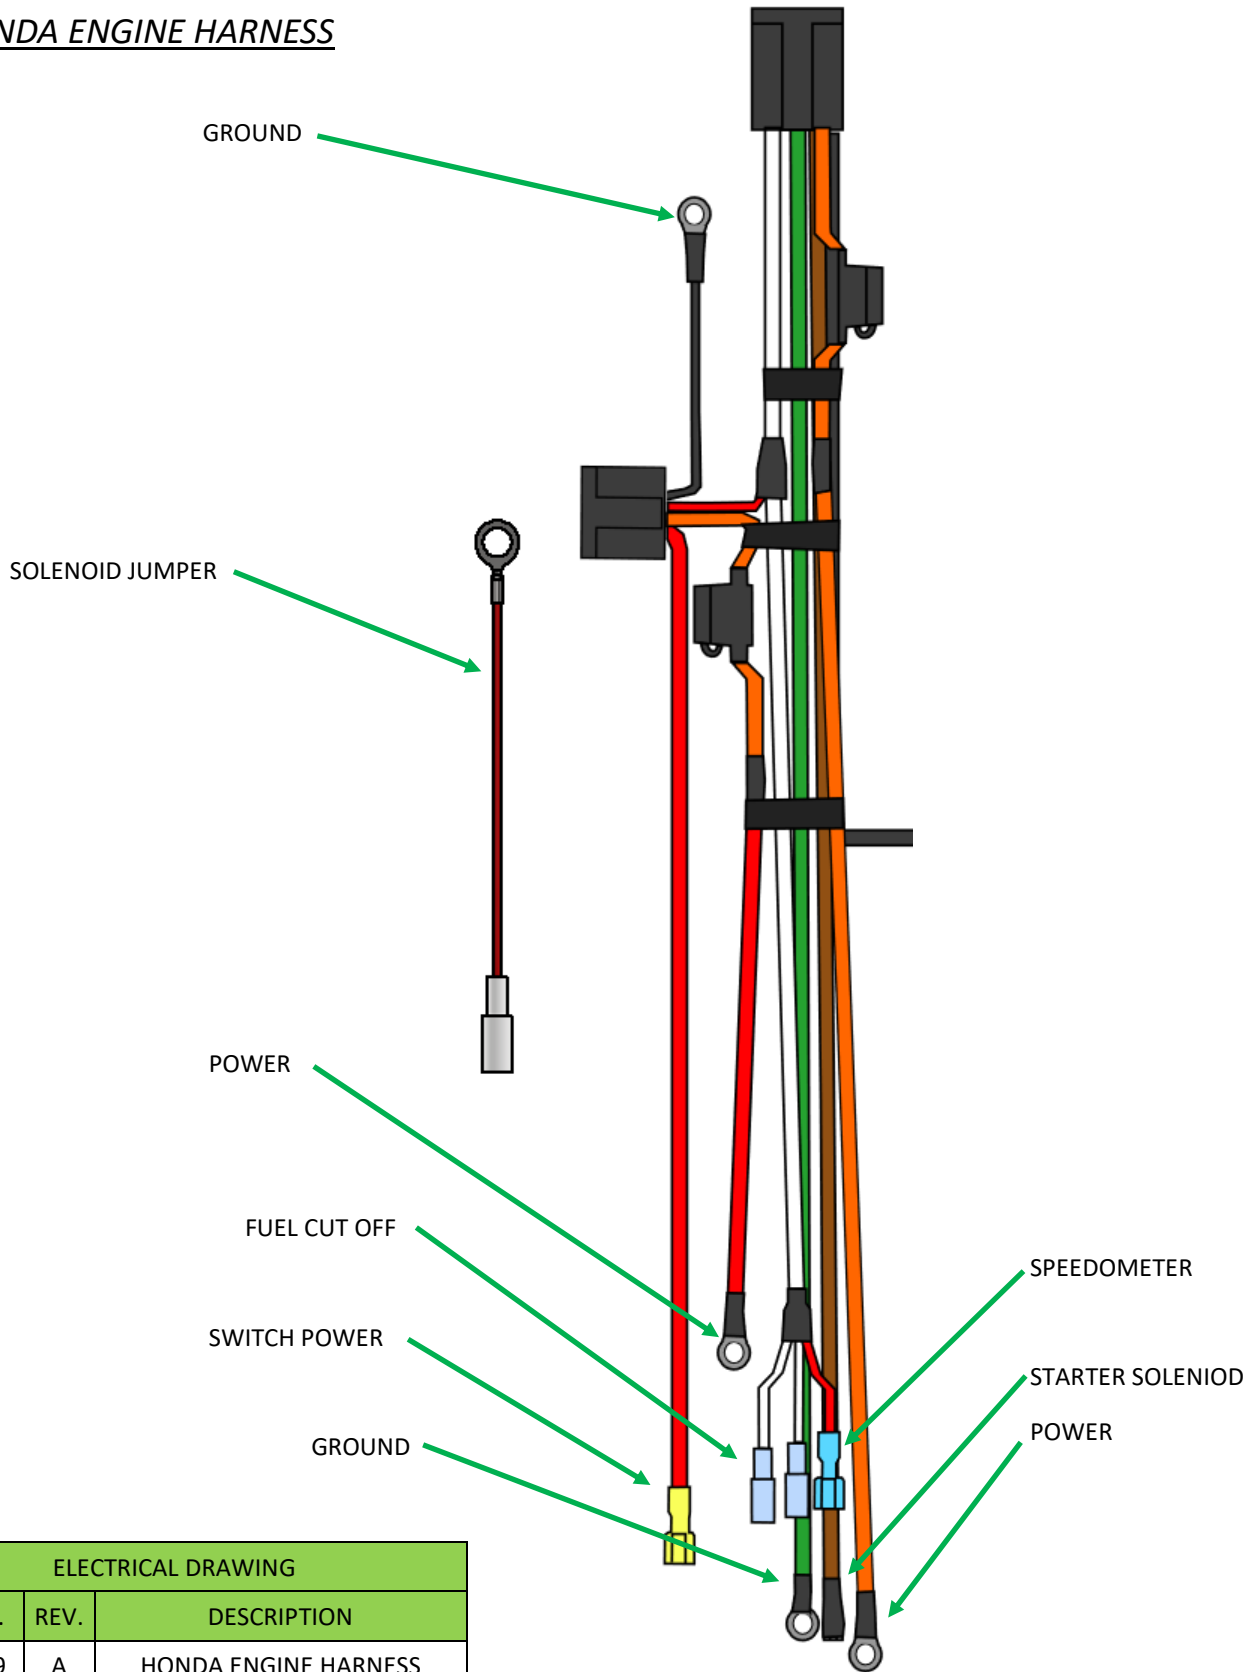

SG-HONDA-R

HONDA ENGINE HARNESS

ELECTRICAL DRAWING		
PART NO.	REV.	DESCRIPTION
SGED-009	A	HONDA ENGINE HARNESS