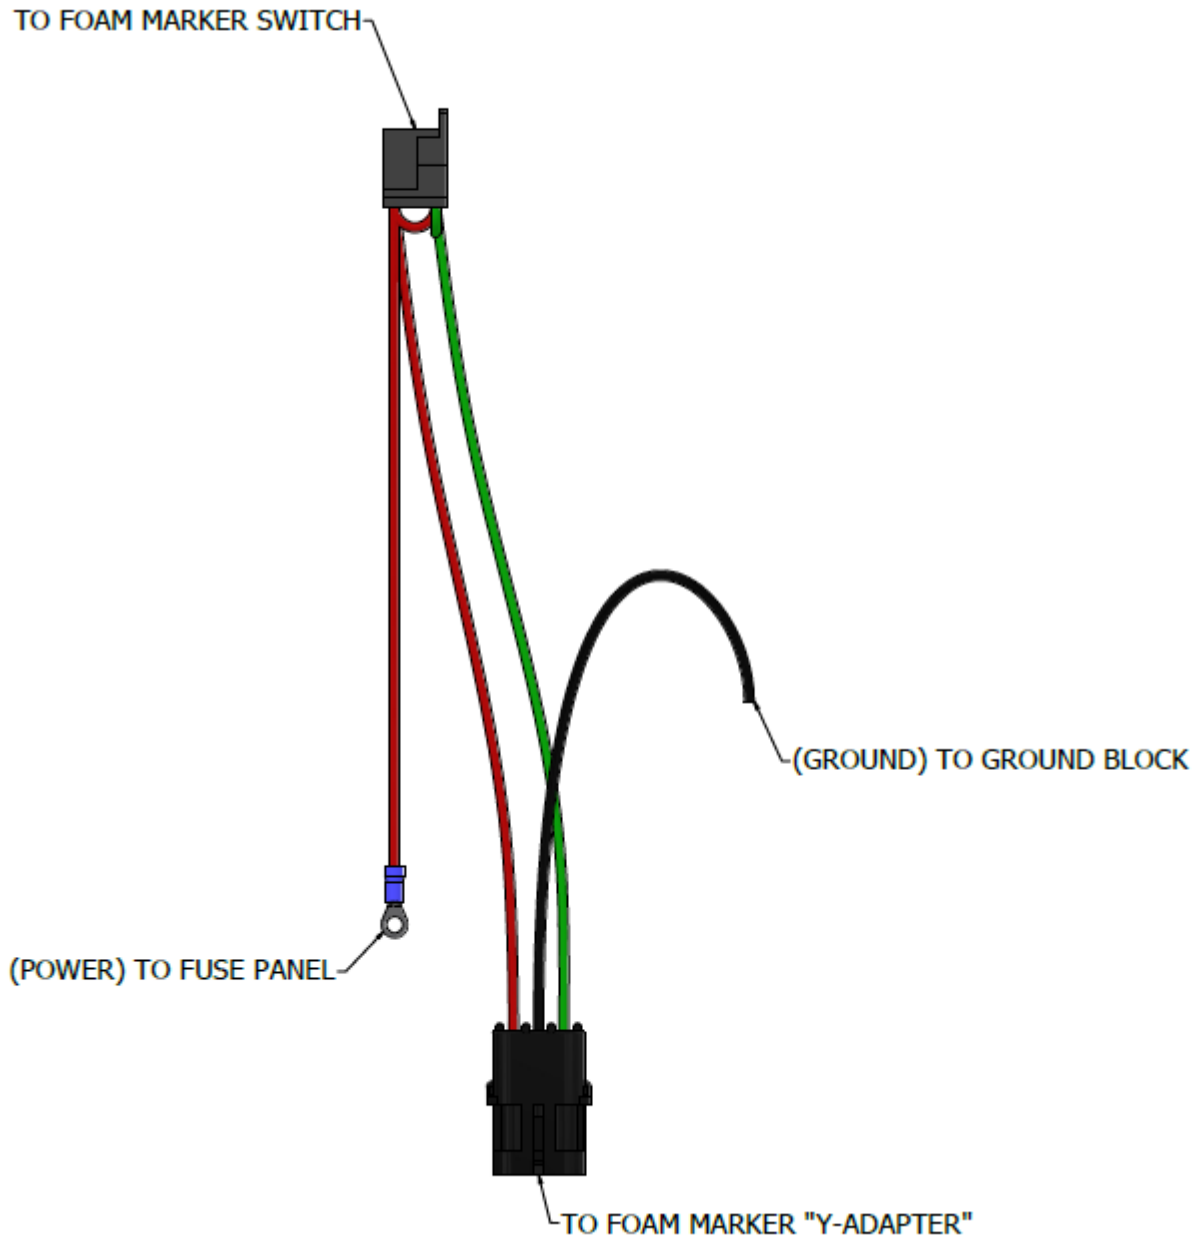

SGXL FOAM MARKER HARNESS

SGXL-FM

ELECTRICAL DRAWING		
PART NO.	REV.	DESCRIPTION
SGXLED-003	A	SGXL FOAM MARKER HARNESS