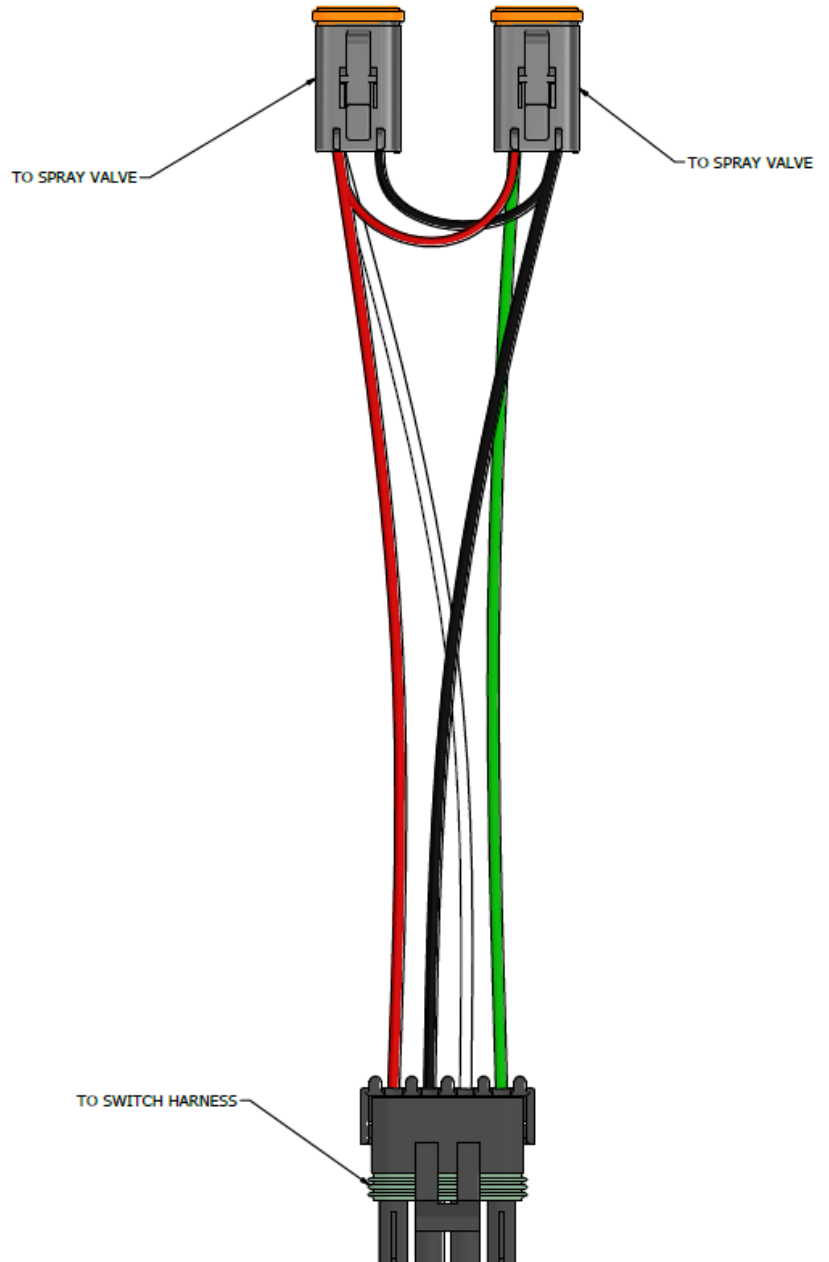

SG-XLNC
SPRAY VALVE CONTROL HARNESS

ELECTRICAL DRAWING		
PART NO.	REV.	DESCRIPTION
SGXLED-006	A	SGXL SPRAY VALVE CONTROL HARNESS