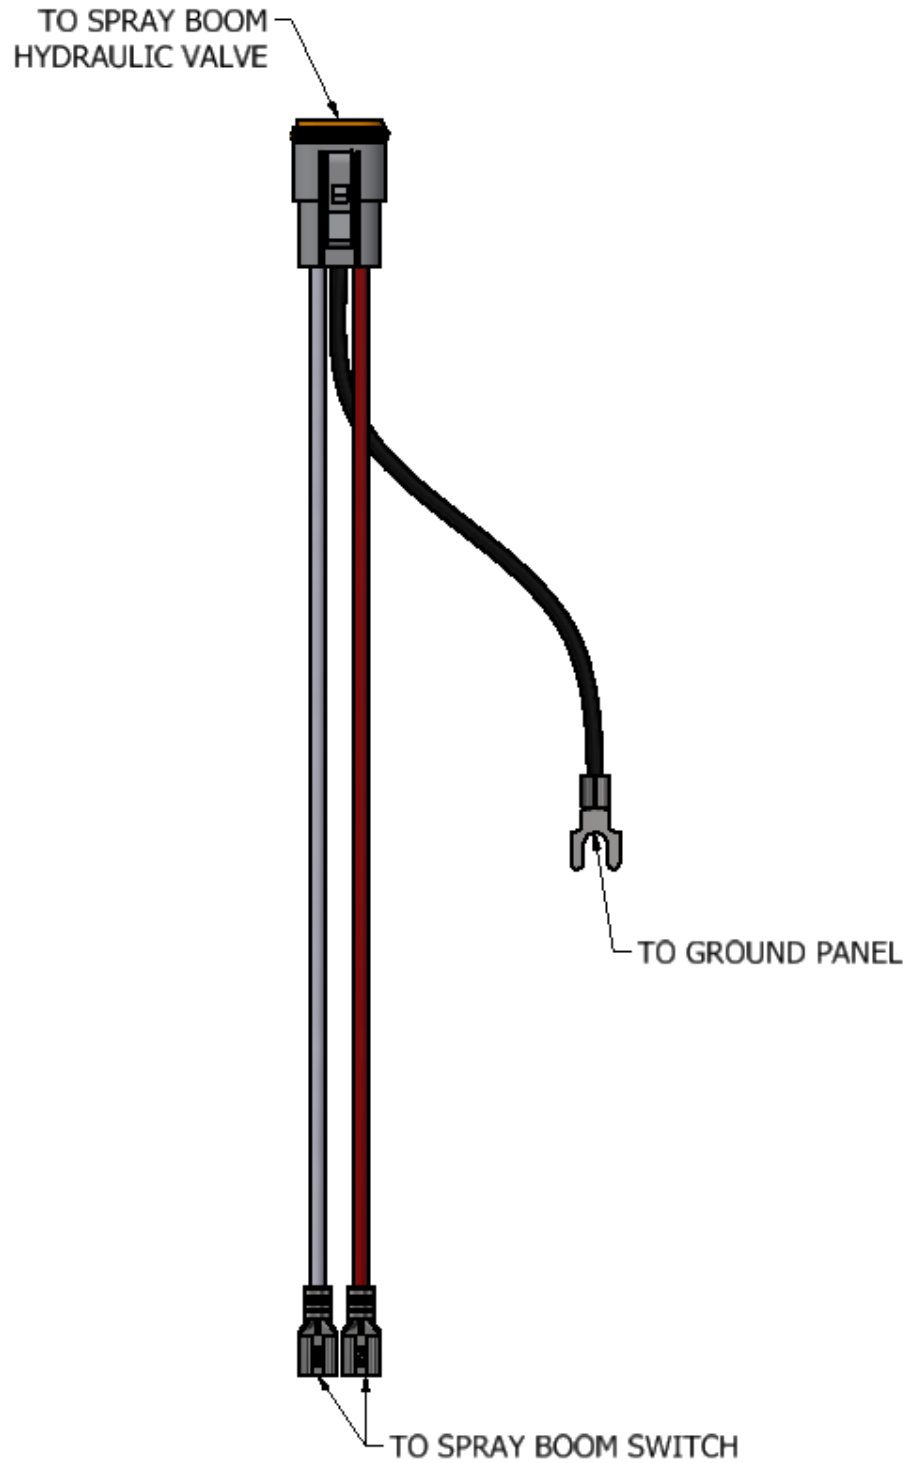

SPRAY BOOM HYDRAULIC VALVE HARNESS

SGXL-HYDELE

ELECTRICAL DRAWING		
PART NO.	REV.	DESCRIPTION
SGXLED-008	A	SGXL SPRAY BOOM HYDRAULIC VALVE HARNESS