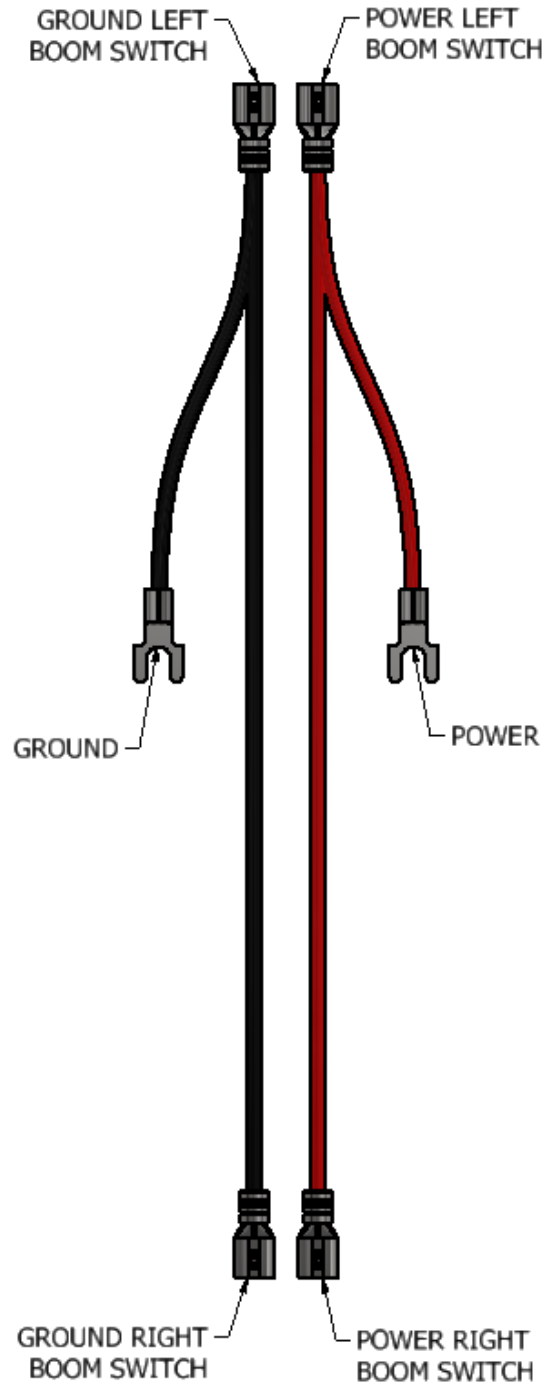

BOOM SWITCH REVERSE HARNESS

SGXL-RVSJ

ELECTRICAL DRAWING		
PART NO.	REV.	DESCRIPTION
SGXLED-009	A	SGXL BOOM SWITCH REVERSE HARNESS