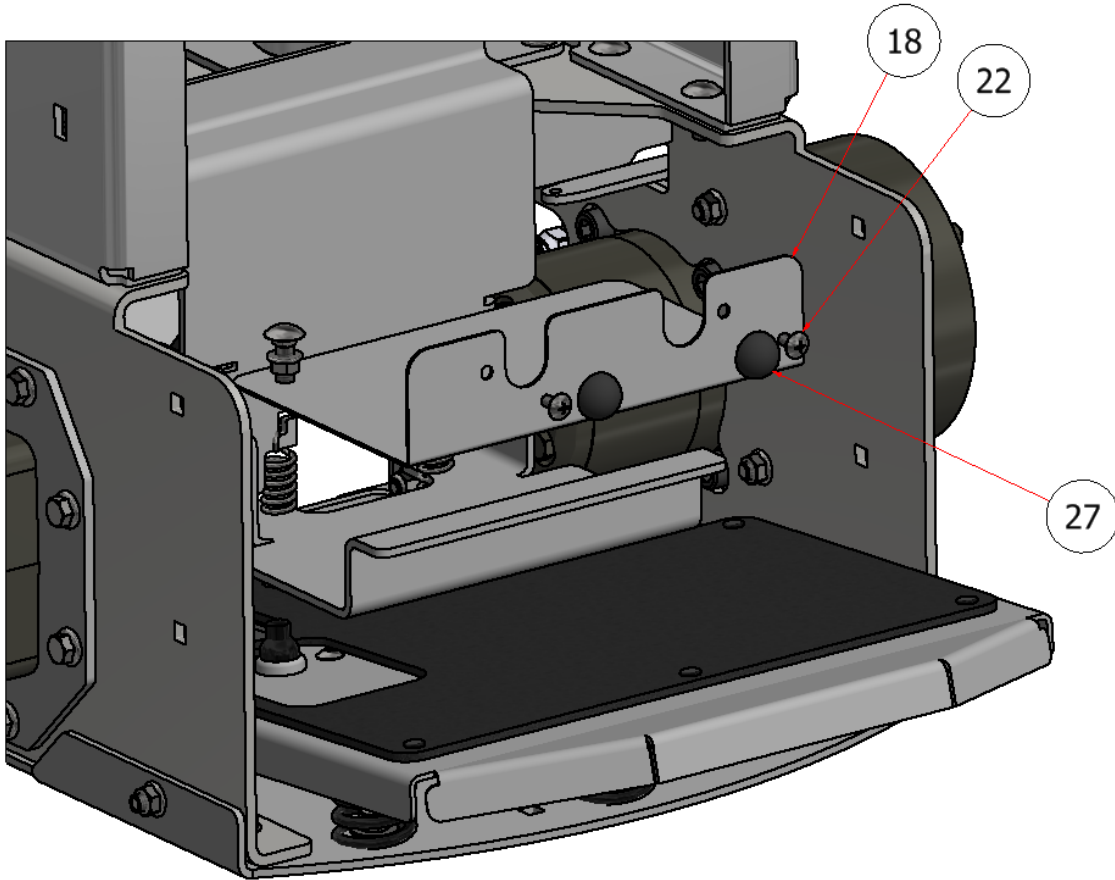

BELT GUARD ASSEMBLY

PARTS LIST			
ITEM	QTY	PART NUMBER	DESCRIPTION
18	1	R21-221	SG42/36 BELT GUARD, REAR
	1	R21-229	SG46/52 BELT GUARD, REAR
22	2	TRPC-141S	SCREW, PHILLIPS, 1/4" X 1"
27	2	9451K83	RUBBER STOP

EXPLODED VIEW		
PART NO.	REV.	DESCRIPTION
SGEV-037	A	BELT GUARD ASSEMBLY