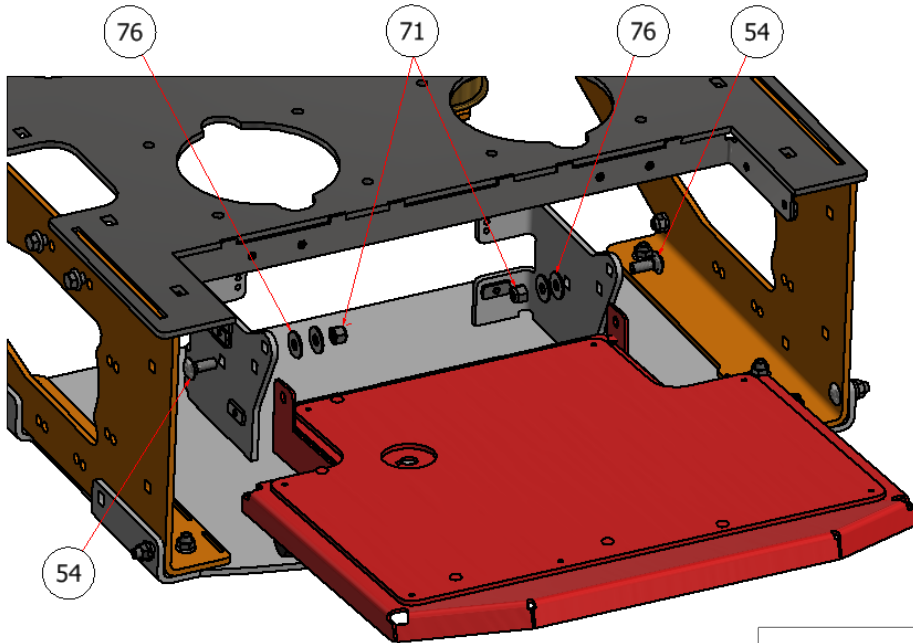

CHASIS ASSEMBLY 10 SGXL

PARTS LIST			
ITEM	QTY	PART NUMBER	DESCRIPTION
8	1	R23-026	PEDDLE, PARKING BRAKE, SGXL
24	2	C60112	SPRING, IDLER
57	2	CB-5161SS	CARRIAGE BOLT, SS - 5/16-18 x 1
72	10	SSNC-516	NYLOCK, SS - 5/16-18
75	2	FWSS-516	FLAT WASHER, 5/16
76	11	FWSS-38	FLAT WASHER, SS - 3/8

PARTS LIST			
ITEM	QTY	PART NUMBER	DESCRIPTION
54	11	CB-381SS	CARRIAGE BOLT, SS - 3/8-16 x 1
71	7	SSNC-38	NYLOCK, SS - 3/8-16
76	11	FWSS-38	FLAT WASHER, SS - 3/8

EXPLODED VIEW		
PART NO.	REV.	DESCRIPTION
SGXLEV-031	A	CHASIS ASSEMBLY 10 SGXL