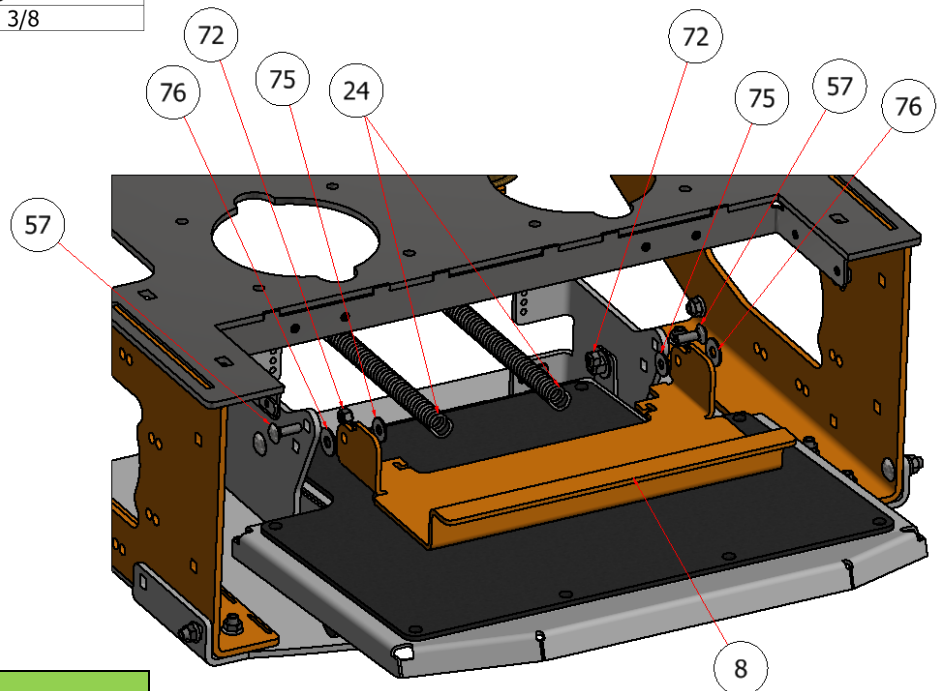

CHASIS ASSEMBLY 10 SGXL

PARTS LIST			
ITEM	QTY	PART NUMBER	DESCRIPTION
8	1	R23-026	PEDDLE, PARKING BRAKE, SGXL
24	2	C60112	SPRING, IDLER
57	2	CB-5161SS	CARRIAGE BOLT, SS - 5/16-18 x 1
72	10	SSNC-516	NYLOCK, SS - 5/16-18
75	2	FWSS-516	FLAT WASHER, 5/16
76	11	FWSS-38	FLAT WASHER, SS - 3/8

PARTS LIST			
ITEM	QTY	PART NUMBER	DESCRIPTION
54	11	CB-381SS	CARRIAGE BOLT, SS - 3/8-16 x 1
71	7	SSNC-38	NYLOCK, SS - 3/8-16
76	11	FWSS-38	FLAT WASHER, SS - 3/8

EXPLODED VIEW		
PART NO.	REV.	DESCRIPTION
SGXLEV-031	A	CHASIS ASSEMBLY 10 SGXL