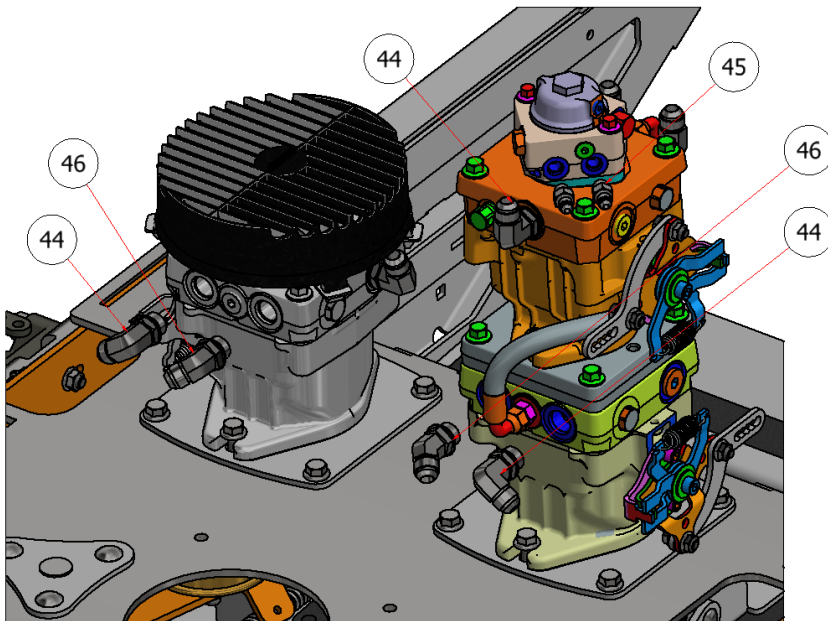

CHASIS ASSEMBLY 13 SGXL

HYDRO-DRIVE SERIES

PARTS LIST

ITEM	QTY	PART NUMBER	DESCRIPTION
44	8	H84005	1/2 MALE JIC X 3/4 ORB ELB 90
45	2	H84002	1/4 MALE JIC X 1/4 ORB
46	2	H84007	1/2 MALE JIC X 3/4 ORB ELB 45

EXPLODED VIEW

PART NO.	REV.	DESCRIPTION
SGXLEV-034	A	CHASIS ASSEMBLY 13 SGXL HYDRO-DRIVE