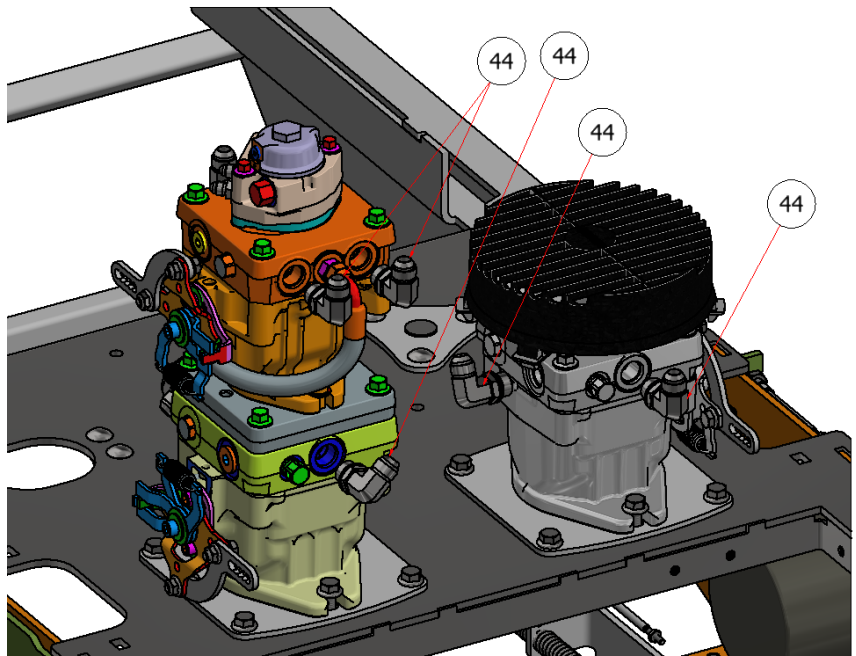

CHASIS ASSEMBLY 13 SGXL

HYDRO-DRIVE SERIES

PARTS LIST

ITEM	QTY	PART NUMBER	DESCRIPTION
44	8	H84005	1/2 MALE JIC X 3/4 ORB ELB 90
45	2	H84002	1/4 MALE JIC X 1/4 ORB
46	2	H84007	1/2 MALE JIC X 3/4 ORB ELB 45

EXPLODED VIEW

PART NO.	REV.	DESCRIPTION
SGXLEV-034	A	CHASIS ASSEMBLY 13 SGXL HYDRO-DRIVE