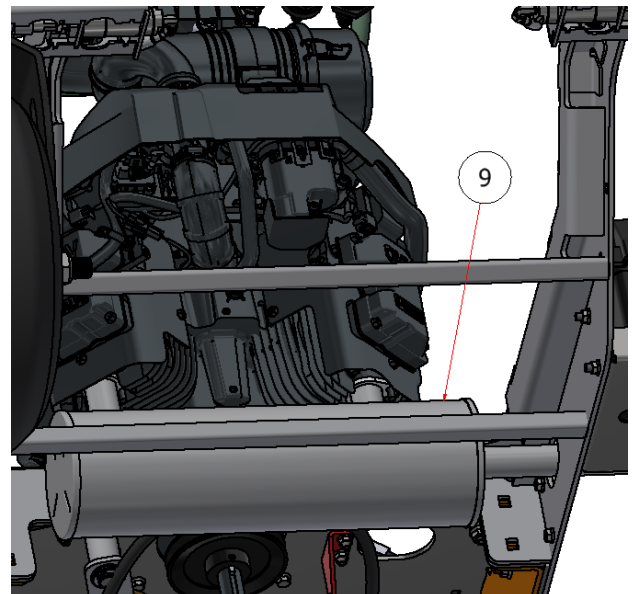

PARTS LIST			
ITEM	QTY	PART NUMBER	DESCRIPTION
9	1	604876-MUF2247 REV 03	MUFFLER, SGXL
11	1	H83006	ENGINE BELT, SGXL
12	1	C60112	SPRING, IDLER

NOTE: Please refer to the SG Drive Belt Replacement manual for instructions to replace the drive belt. The process is the same as a standard SG unit.

EXPLODED VIEW		
PART NO.	REV.	DESCRIPTION
SGXLEV-040	A	CHASIS ASSEMBLY 19 SGXL