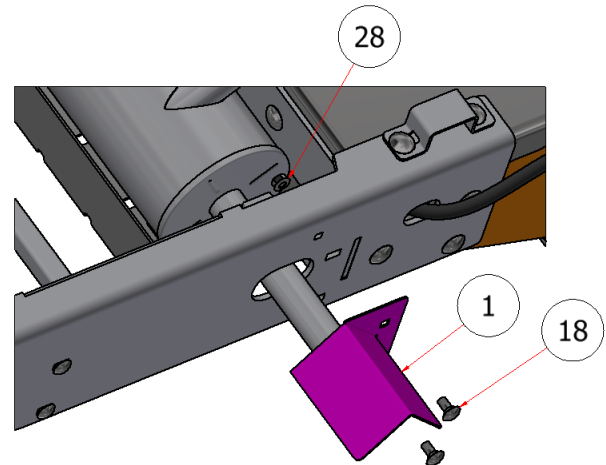

PARTS LIST			
ITEM	QTY	PART NUMBER	DESCRIPTION
5	1	R23-033-1	HEAT SHIELD, MUFFLER, SG52/46
21	4	CB-12112SS	CARRIAGE BOLT, SS - 1/2-13 x 1 1/2
29	4	HFNC5-12S	HEX FLANGE NUT, SS - 1/2-13

PARTS LIST			
ITEM	QTY	PART NUMBER	DESCRIPTION
1	1	R23-048	HEAT SHEILD, EXHAUST PIPE, SGXL
18	4	CB-3834SS	CARRIAGE BOLT, SS - 3/8-16 x 3/4
28	27	HFNC5-38S	HEX FLANGE NUT, SS - 3/8-16

EXPLODED VIEW		
PART NO.	REV.	DESCRIPTION
SGXLEV-041	A	CHASIS ASSEMBLY 20 SGXL