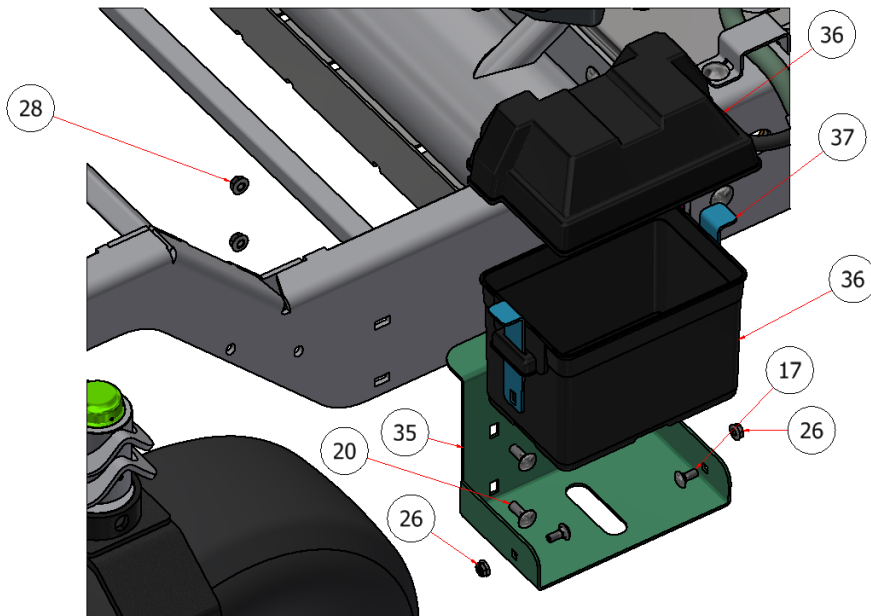

CHASIS ASSEMBLY 23 SGXL

PARTS LIST

ITEM	QTY	PART NUMBER	DESCRIPTION
17	2	CB-51634	CARRIAGE BOLT, SS - 5/16-18 x 3/4
18	4	CB-3834SS	CARRIAGE BOLT, SS - 3/8-16 x 3/4
20	10	CB-381SS	CARRIAGE BOLT, SS - 3/8-16 x 1
26	2	HFNCS-516S	HEX FLANGE NUT, SS - 5/16-18
28	27	HFNCS-38S	HEX FLANGE NUT, SS - 3/8-16
35	1	R23-049-1	SUPPORT, BATTERY, SGXL
36	2	E40002	BATTERY BOX
37	2	R23-050	BRACKET, BATTERY
38	1	W23-047	SUPPORT, GAS TANK, SGXL
39	1	W23-105	FUEL TANK, SGXL
40	1	M10022	TANK CAP, NON VENTED 2.25
42	1	M10021	FUEL GAUGE
44	1	M10006	FUEL FILTER \ FITTING, FUEL TANK
45	1	M10008	PICK-UP TUBE, FUEL TANK
46	1	M10009	GROMMET, FUEL TUBE

EXPLODED VIEW

PART NO.	REV.	DESCRIPTION
SGXLEV-044	A	CHASIS ASSEMBLY 23 SGXL