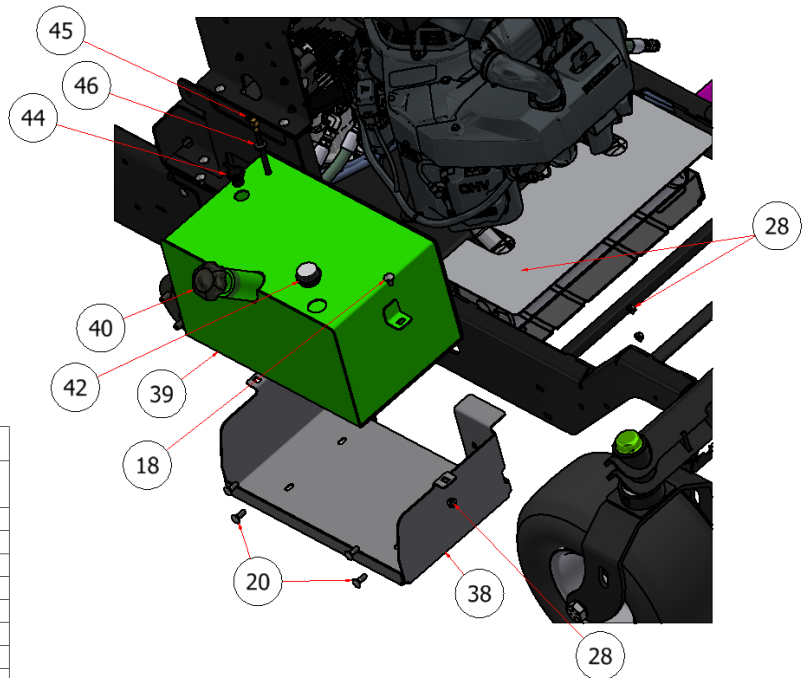

CHASIS ASSEMBLY 23 SGXL

PARTS LIST

ITEM	QTY	PART NUMBER	DESCRIPTION
17	2	CB-51634	CARRIAGE BOLT, SS - 5/16-18 x 3/4
18	4	CB-3834SS	CARRIAGE BOLT, SS - 3/8-16 x 3/4
20	10	CB-381SS	CARRIAGE BOLT, SS - 3/8-16 x 1
26	2	HFNCS-516S	HEX FLANGE NUT, SS - 5/16-18
28	27	HFNCS-38S	HEX FLANGE NUT, SS - 3/8-16
35	1	R23-049-1	SUPPORT, BATTERY, SGXL
36	2	E40002	BATTERY BOX
37	2	R23-050	BRACKET, BATTERY
38	1	W23-047	SUPPORT, GAS TANK, SGXL
39	1	W23-105	FUEL TANK, SGXL
40	1	M10022	TANK CAP, NON VENTED 2.25
42	1	M10021	FUEL GAUGE
44	1	M10006	FUEL FILTER \ FITTING, FUEL TANK
45	1	M10008	PICK-UP TUBE, FUEL TANK
46	1	M10009	GROMMET, FUEL TUBE

EXPLODED VIEW

PART NO.	REV.	DESCRIPTION
SGXLEV-044	A	CHASIS ASSEMBLY 23 SGXL