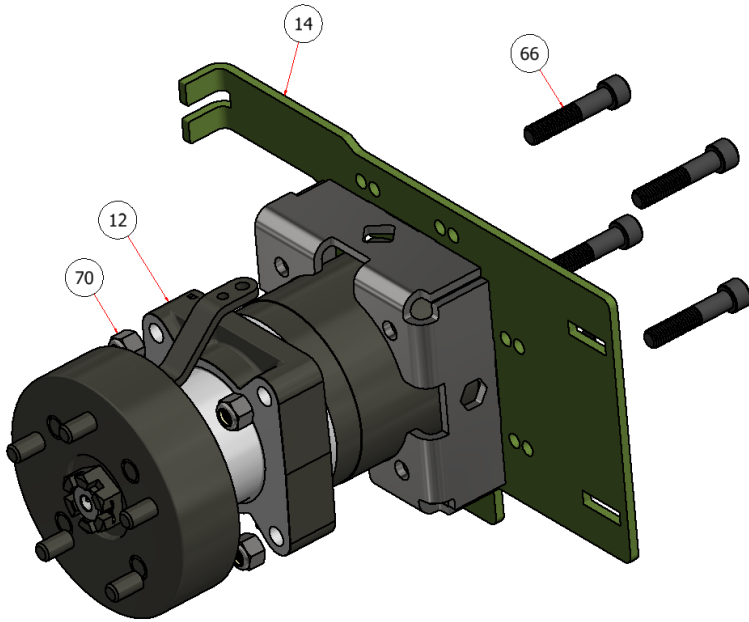

LEFT SIDE

RIGHT SIDE

PARTS LIST

ITEM	QTY	PART NUMBER	DESCRIPTION
12	1	H80414-GS	WHEEL MOTOR, LEFT, SGXL
66	8	SHCS-12212	SOCKET HEAD CAP SCREW, SS - 1/2 x 2 1/2
70	9	SSNNC-12	NYLOCK, SS - 1/2-13

PARTS LIST

ITEM	QTY	PART NUMBER	DESCRIPTION
11	1	H80415-GS	WHEEL MOTOR, RIGHT, SGXL
13	1	W23-027	WHEEL MOTOR SUPPORT, RIGHT, SGXL
66	8	SHCS-12212	SOCKET HEAD CAP SCREW, SS - 1/2 x 2 1/2
70	9	SSNNC-12	NYLOCK, SS - 1/2-13

EXPLODED VIEW

PART NO.	REV.	DESCRIPTION
SGXLEV-025	A	CHASIS ASSEMBLY 4 SGXL