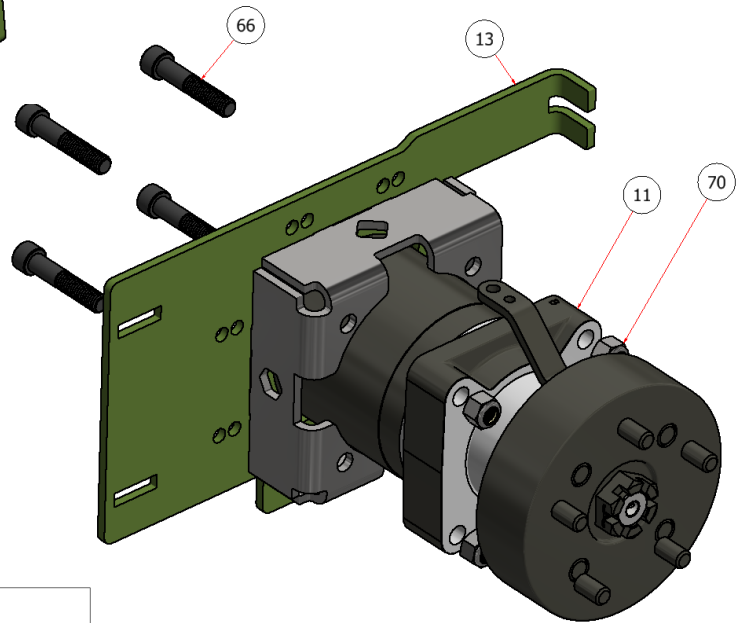

LEFT SIDE

RIGHT SIDE

PARTS LIST

ITEM	QTY	PART NUMBER	DESCRIPTION
12	1	H80414-GS	WHEEL MOTOR, LEFT, SGXL
66	8	SHCS-12212	SOCKET HEAD CAP SCREW, SS - 1/2 x 2 1/2
70	9	SSNNC-12	NYLOCK, SS - 1/2-13

PARTS LIST

ITEM	QTY	PART NUMBER	DESCRIPTION
11	1	H80415-GS	WHEEL MOTOR, RIGHT, SGXL
13	1	W23-027	WHEEL MOTOR SUPPORT, RIGHT, SGXL
66	8	SHCS-12212	SOCKET HEAD CAP SCREW, SS - 1/2 x 2 1/2
70	9	SSNNC-12	NYLOCK, SS - 1/2-13

EXPLODED VIEW

PART NO.	REV.	DESCRIPTION
SGXLEV-025	A	CHASIS ASSEMBLY 4 SGXL