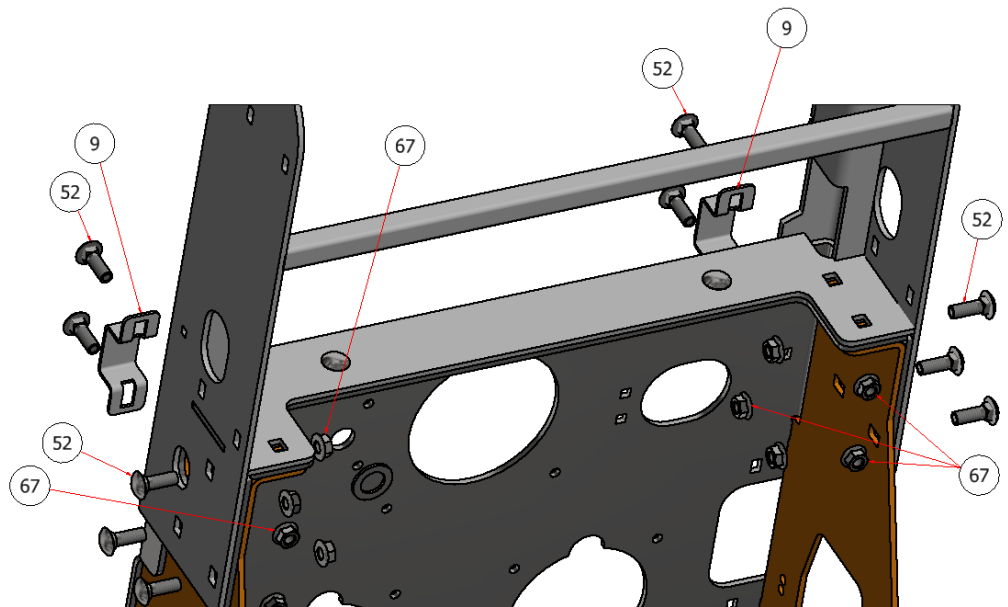

CHASIS ASSEMBLY 6 SGXL

PARTS LIST			
ITEM	QTY	PART NUMBER	DESCRIPTION
1	1	W23-001	CHASSIS, FRONT SECTION, SGXL
2	1	W23-011	CHASSIS, MID SECTION, SGXL
9	2	R23-017	HOSE GUIDE, SGXL
52	12	CB-12112SS	CARRIAGE BOLT, SS - 1/2-13 x 1 1/2
67	12	HFNC5-12S	HEX FLANGE NUT, SS - 1/2-13

EXPLODED VIEW		
PART NO.	REV.	DESCRIPTION
SGXLEV-027	A	CHASIS ASSEMBLY 6 SGXL