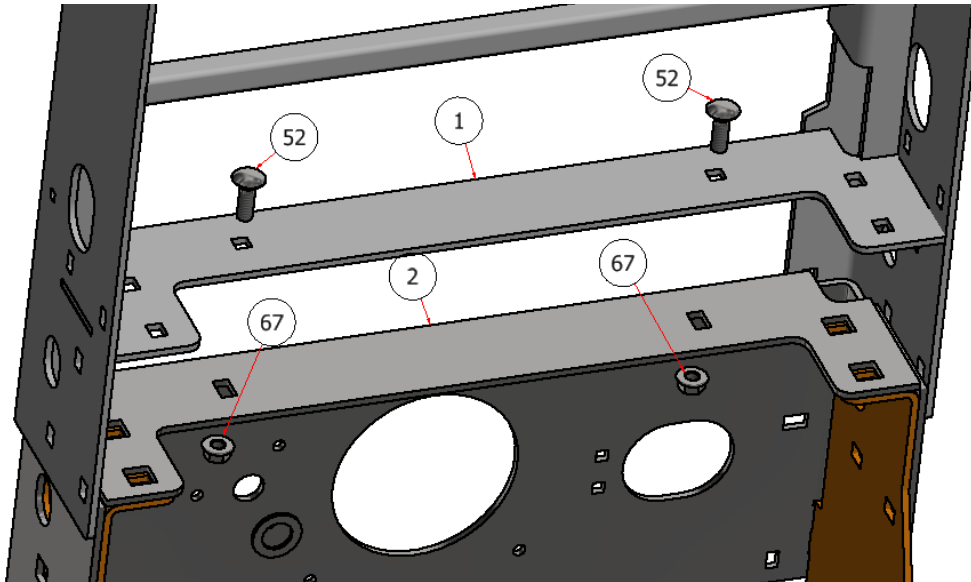

CHASIS ASSEMBLY 6 SGXL

PARTS LIST			
ITEM	QTY	PART NUMBER	DESCRIPTION
1	1	W23-001	CHASSIS, FRONT SECTION, SGXL
2	1	W23-011	CHASSIS, MID SECTION, SGXL
9	2	R23-017	HOSE GUIDE, SGXL
52	12	CB-12112SS	CARRIAGE BOLT, SS - 1/2-13 x 1 1/2
67	12	HFNC5-12S	HEX FLANGE NUT, SS - 1/2-13

EXPLODED VIEW		
PART NO.	REV.	DESCRIPTION
SGXLEV-027	A	CHASIS ASSEMBLY 6 SGXL