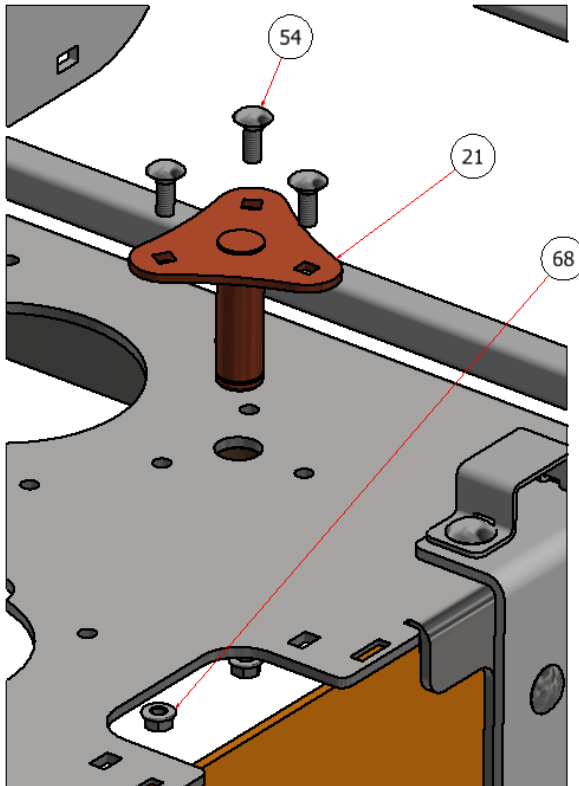

**CHASIS ASSEMBLY 7 SGXL**

PARTS LIST			
ITEM	QTY	PART NUMBER	DESCRIPTION
21	1	W23-032	IDLER ARM SHAFT, SG46/52
23	1	R23-031	BRACKET, IDLER SPRING
54	11	CB-381SS	CARRIAGE BOLT, SS - 3/8-16 x 1
68	49	HFNC3-38S	HEX FLANGE NUT, SS - 3/8-16

EXPLODED VIEW		
PART NO.	REV.	DESCRIPTION
SGXLEV-028	A	CHASIS ASSEMBLY 7 SGXL