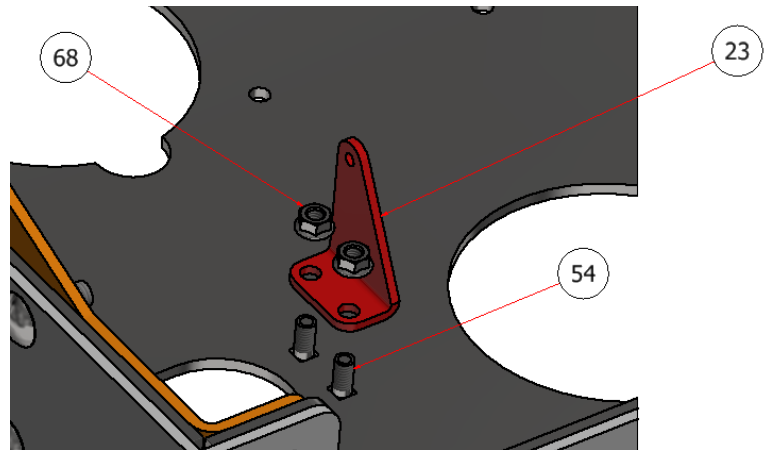

**CHASIS ASSEMBLY 7 SGXL**

PARTS LIST			
ITEM	QTY	PART NUMBER	DESCRIPTION
21	1	W23-032	IDLER ARM SHAFT, SG46/52
23	1	R23-031	BRACKET, IDLER SPRING
54	11	CB-381SS	CARRIAGE BOLT, SS - 3/8-16 x 1
68	49	HFNC3-38S	HEX FLANGE NUT, SS - 3/8-16

EXPLODED VIEW		
PART NO.	REV.	DESCRIPTION
SGXLEV-028	A	CHASIS ASSEMBLY 7 SGXL