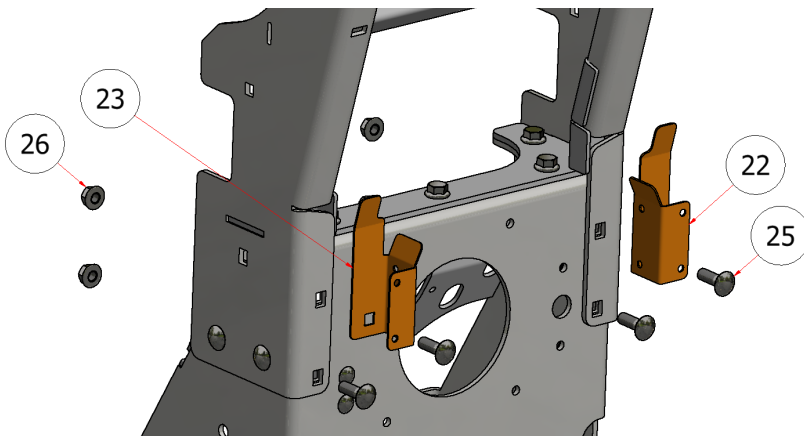

CHASIS ASSEMBLY

PARTS LIST			
ITEM	QTY	PART NUMBER	DESCRIPTION
13	1	W21-004	CHASIS, FRONT SG46/52
	1	W21-083	CHASIS, FRONT SG36/42
26	9	HFNCS-12S	HEX FLANGE NUT, SS - 1/2-13
31	1	W21-001	CHASIS, REAR SG46/52
	1	W21-143	CHASIS, REAR SG36/42
32	5	HFSSC-12112	HEX FLANGE BOLT, SS - 1/2-13 x 1 1/2

PARTS LIST			
ITEM	QTY	PART NUMBER	DESCRIPTION
22	1	R21-114	BRACKET, HOSE GUIDE, RIGHT
23	1	R21-114-L	BRACKET, HOSE GUIDE, LEFT
25	8	CB-12112SS	CARRIAGE BOLT, SS - 1/2-13 x 1 1/2
26	4	HFNCS-12S	HEX FLANGE NUT, SS - 1/2-13

EXPLODED VIEW		
PART NO.	REV.	DESCRIPTION
SGEV-020	A	CHASIS ASSEMBLY