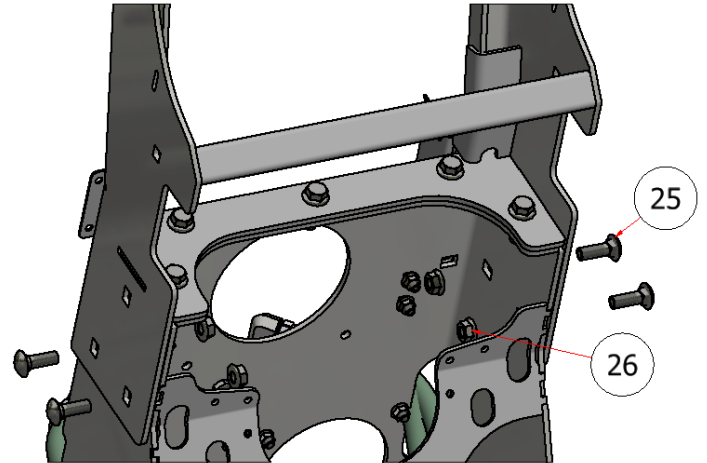

CHASIS ASSEMBLY

PARTS LIST			
ITEM	QTY	PART NUMBER	DESCRIPTION
13	1	W21-004	CHASIS, FRONT SG46/52
	1	W21-083	CHASIS, FRONT SG36/42
26	9	HFNCS-12S	HEX FLANGE NUT, SS - 1/2-13
31	1	W21-001	CHASIS, REAR SG46/52
	1	W21-143	CHASIS, REAR SG36/42
32	5	HFSSC-12112	HEX FLANGE BOLT, SS - 1/2-13 x 1 1/2

PARTS LIST			
ITEM	QTY	PART NUMBER	DESCRIPTION
22	1	R21-114	BRACKET, HOSE GUIDE, RIGHT
23	1	R21-114-L	BRACKET, HOSE GUIDE, LEFT
25	8	CB-12112SS	CARRIAGE BOLT, SS - 1/2-13 x 1 1/2
26	4	HFNCS-12S	HEX FLANGE NUT, SS - 1/2-13

EXPLODED VIEW		
PART NO.	REV.	DESCRIPTION
SGEV-020	A	CHASIS ASSEMBLY