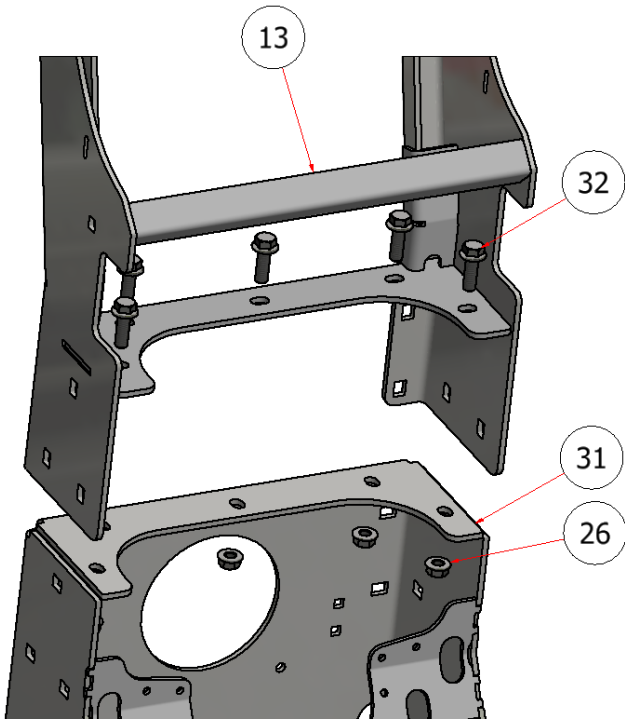

CHASIS ASSEMBLY

PARTS LIST			
ITEM	QTY	PART NUMBER	DESCRIPTION
13	1	W21-004	CHASIS, FRONT SG46/52
	1	W21-083	CHASIS, FRONT SG36/42
26	9	HFNCS-12S	HEX FLANGE NUT, SS - 1/2-13
31	1	W21-001	CHASIS, REAR SG46/52
	1	W21-143	CHASIS, REAR SG36/42
32	5	HFSSC-12112	HEX FLANGE BOLT, SS - 1/2-13 x 1 1/2

PARTS LIST			
ITEM	QTY	PART NUMBER	DESCRIPTION
22	1	R21-114	BRACKET, HOSE GUIDE, RIGHT
23	1	R21-114-L	BRACKET, HOSE GUIDE, LEFT
25	8	CB-12112SS	CARRIAGE BOLT, SS - 1/2-13 x 1 1/2
26	4	HFNCS-12S	HEX FLANGE NUT, SS - 1/2-13

EXPLODED VIEW		
PART NO.	REV.	DESCRIPTION
SGEV-020	A	CHASIS ASSEMBLY