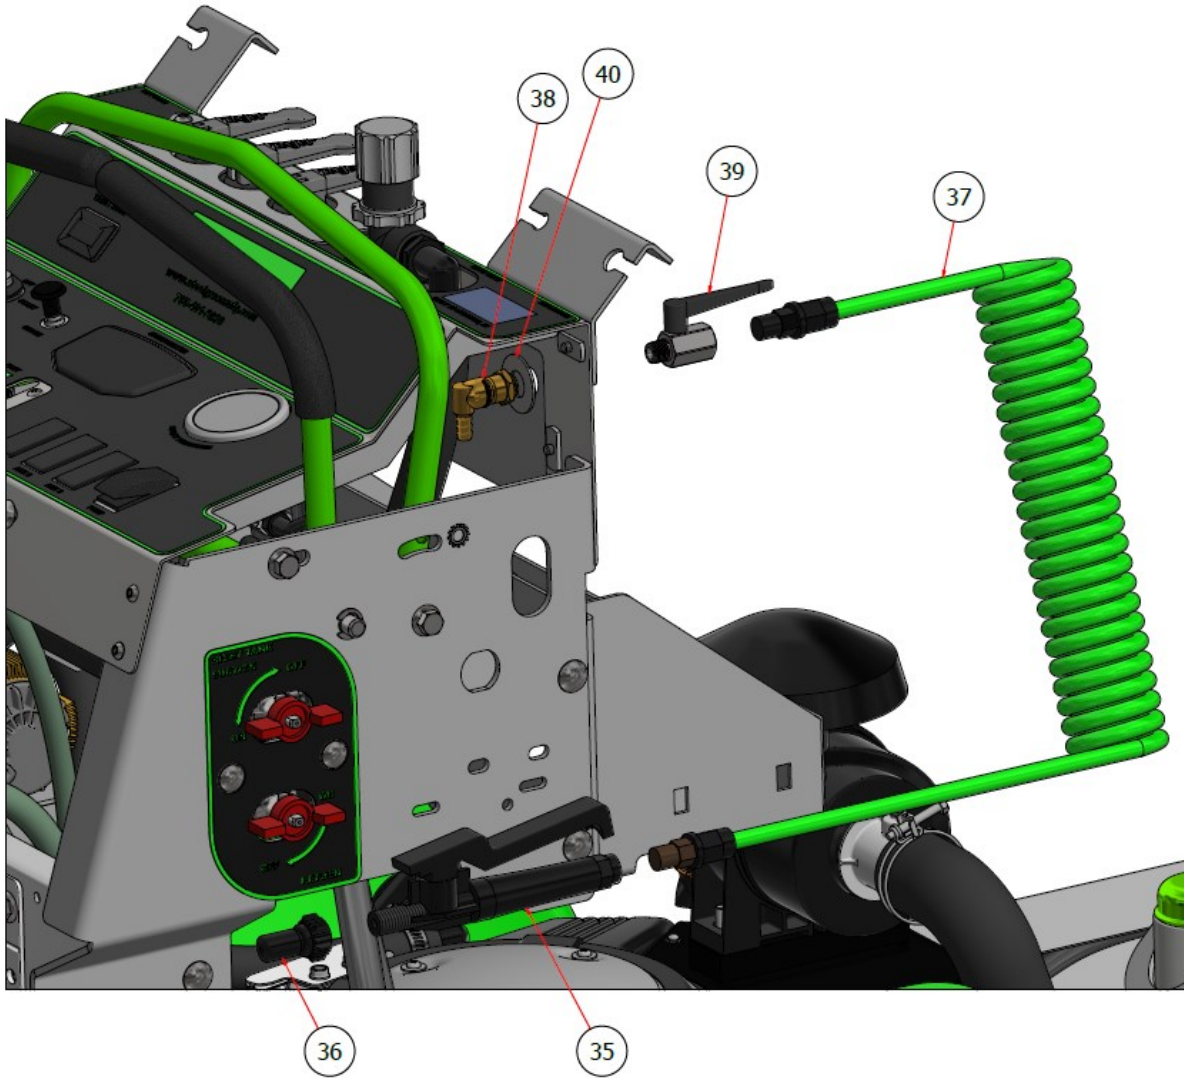

COIL HOSE ASSEMBLY

PARTS LIST			
ITEM	QTY	PART NUMBER	DESCRIPTION
35	1	S51260	HANDLE, SPRAY
36	1	S51261	NOZZLE, SPRAY
37	1	S53019	HOSE, COIL
38	1	S51220-B	FITTING, BULKHEAD, BRASS ELBOW
39	1	S51225	BALL VALVE, 3/8
40	1	SHM-1116	WASHER, 11/16

EXPLODED VIEW		
PART NO.	REV.	DESCRIPTION
SGEV-049	A	COIL HOSE ASSEMBLY