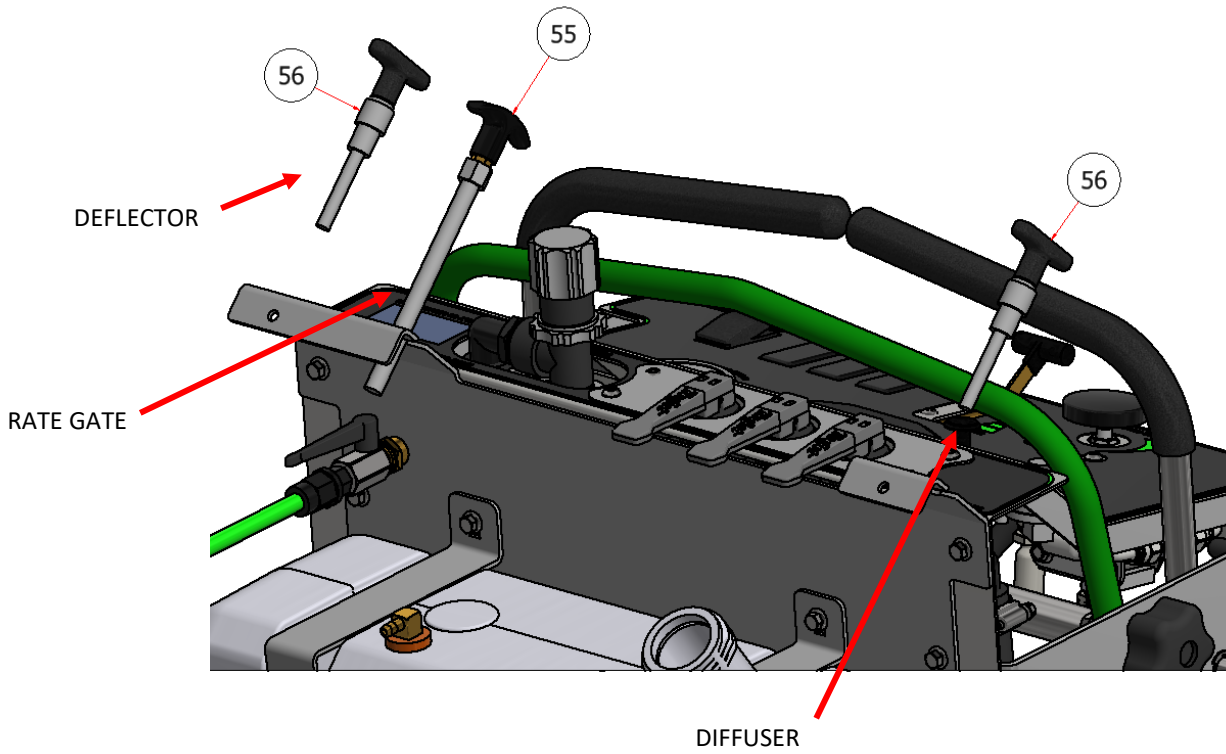

CONTROL CABLES ASSEMBLY

PARTS LIST			
ITEM	QTY	PART NUMBER	DESCRIPTION
55	1	D71014	HANDLE, GATE RATE
56	2	D71003	HANDLE, DIFFUSER, DEFLECTOR

EXPLODED VIEW		
PART NO.	REV.	DESCRIPTION
SGEV-052	A	CONTROL CABLES ASSEMBLY