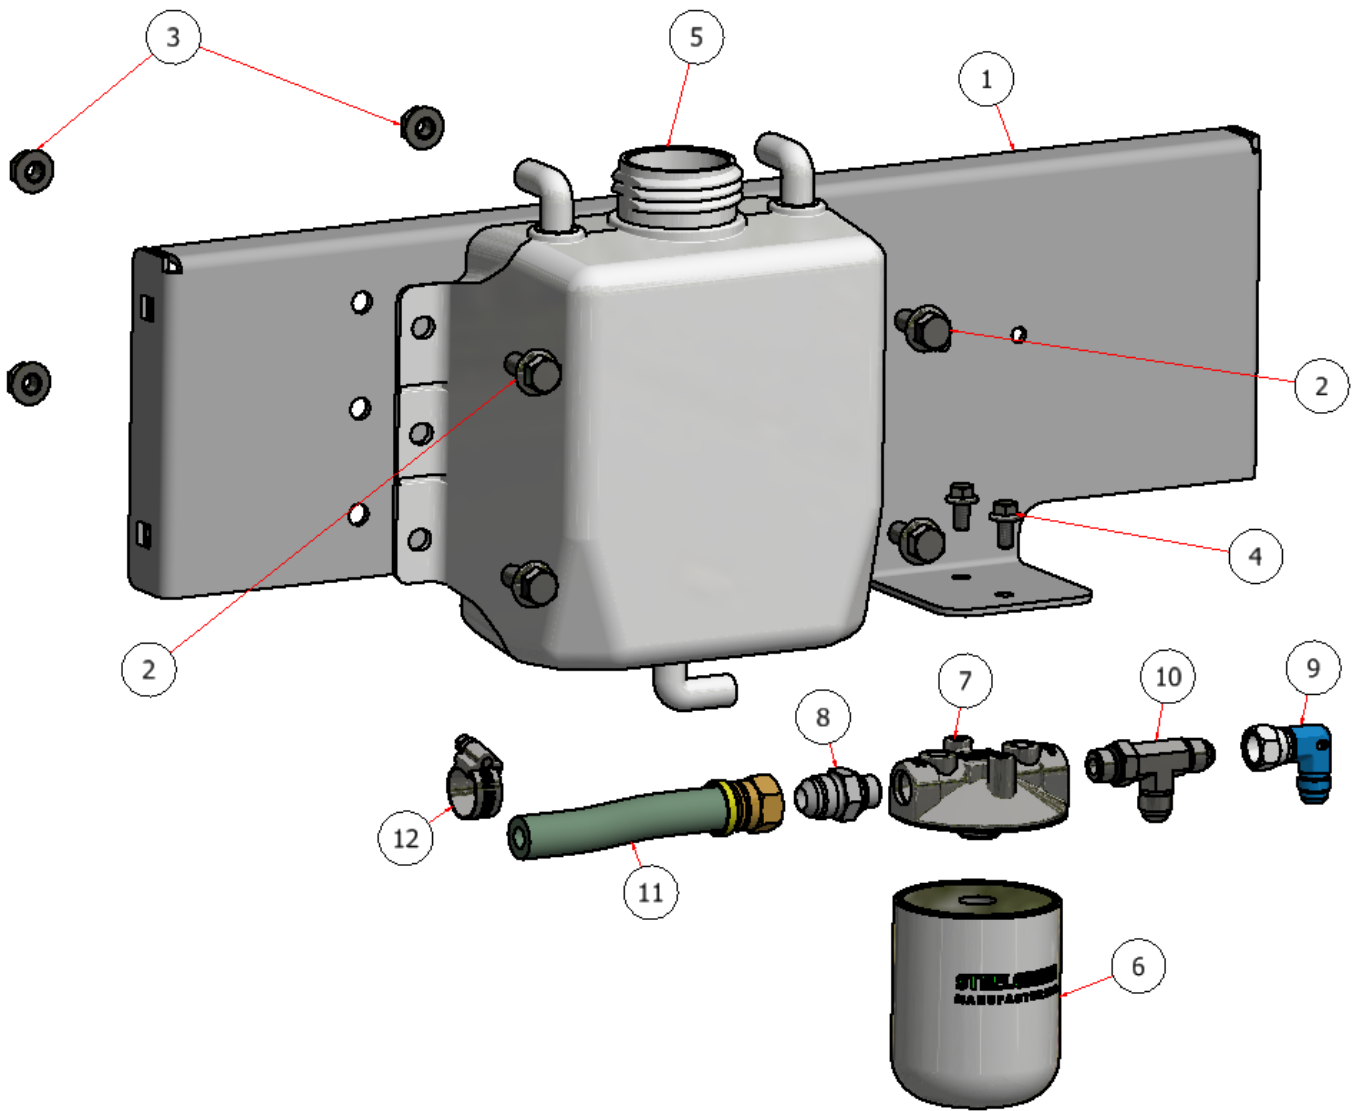

CROSS MEMBER SG52 ASSEMBLY

PARTS LIST

ITEM	QTY	PART NUMBER	DESCRIPTION
1	1	R21-030	CROSS MEMBER, UPRIGHT SG52
2	4	HFSSC-3875	HEX BOLT, 3/8 X 3/4
3	14	HFNCS-38S	HEX FLANGE NUT, SS - 3/8-16
4	2	HFSSC-145	HEX FLANGE BOLT, SS - 1/4-20 x 1/2
5	1	M10003	TANK, HYDRAULIC SG SERIES
6	1	H80404	OIL FILTER, HYDRAULIC
7	1	H80405	OIL FILTER HOUSING
8	1	H84019	1/2 M JIC X 3/8 ORB STG.
9	2	H84010	3/8 M JIC X 3/8 JIC 90 SWIVEL
10	1	H84022	3/8 ORB X 3/8 M JIC TEE
11	1	30682-8-8b	3/8 FJIC X 3/8 BARB HOSE FITTING
12	3	MS4	HOSE CLAMP, 3/8

EXPLODED VIEW

PART NO.	REV.	DESCRIPTION
SGEV-008	A	CROSS MEMBER SG52 ASSEMBLY