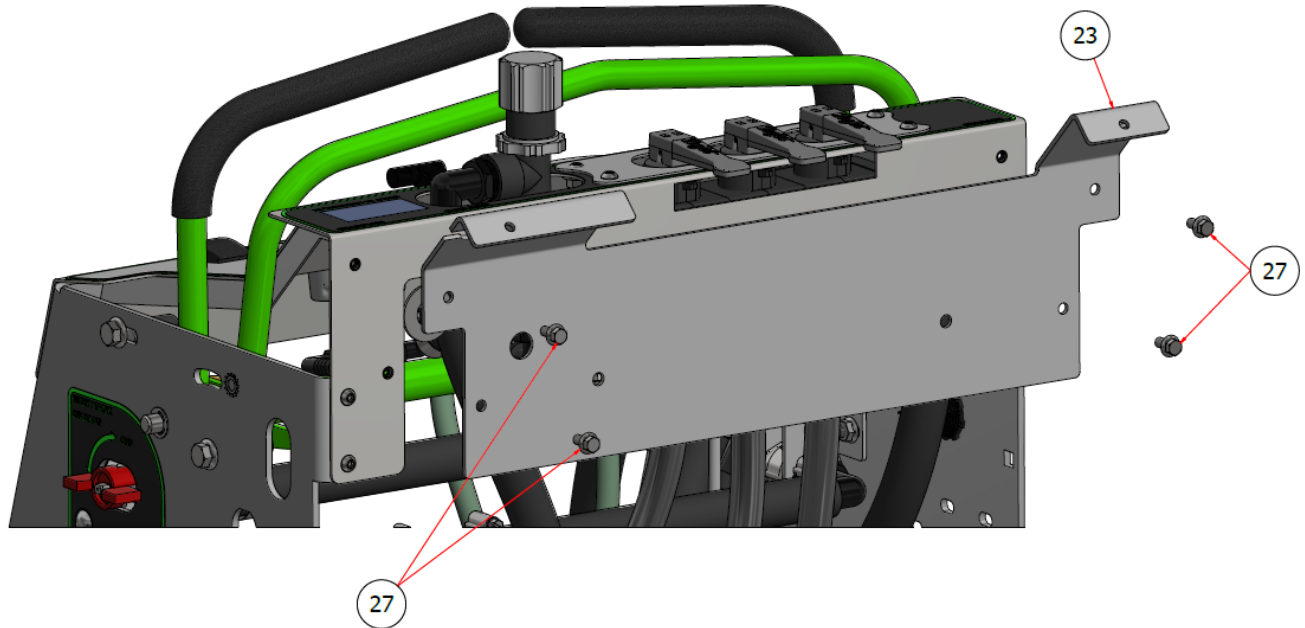

DASH FRONT COVER ASSEMBLY

PARTS LIST			
ITEM	QTY	PART NUMBER	DESCRIPTION
23	1	R21-079	COVER, DASH PANEL FRONT
27	10	HFSSC-145	HEX FLANGE BOLT, SS - 1/4-20 x 1/2

EXPLODED VIEW		
PART NO.	REV.	DESCRIPTION
SGEV-046	A	DASH FRONT COVER ASSEMBLY