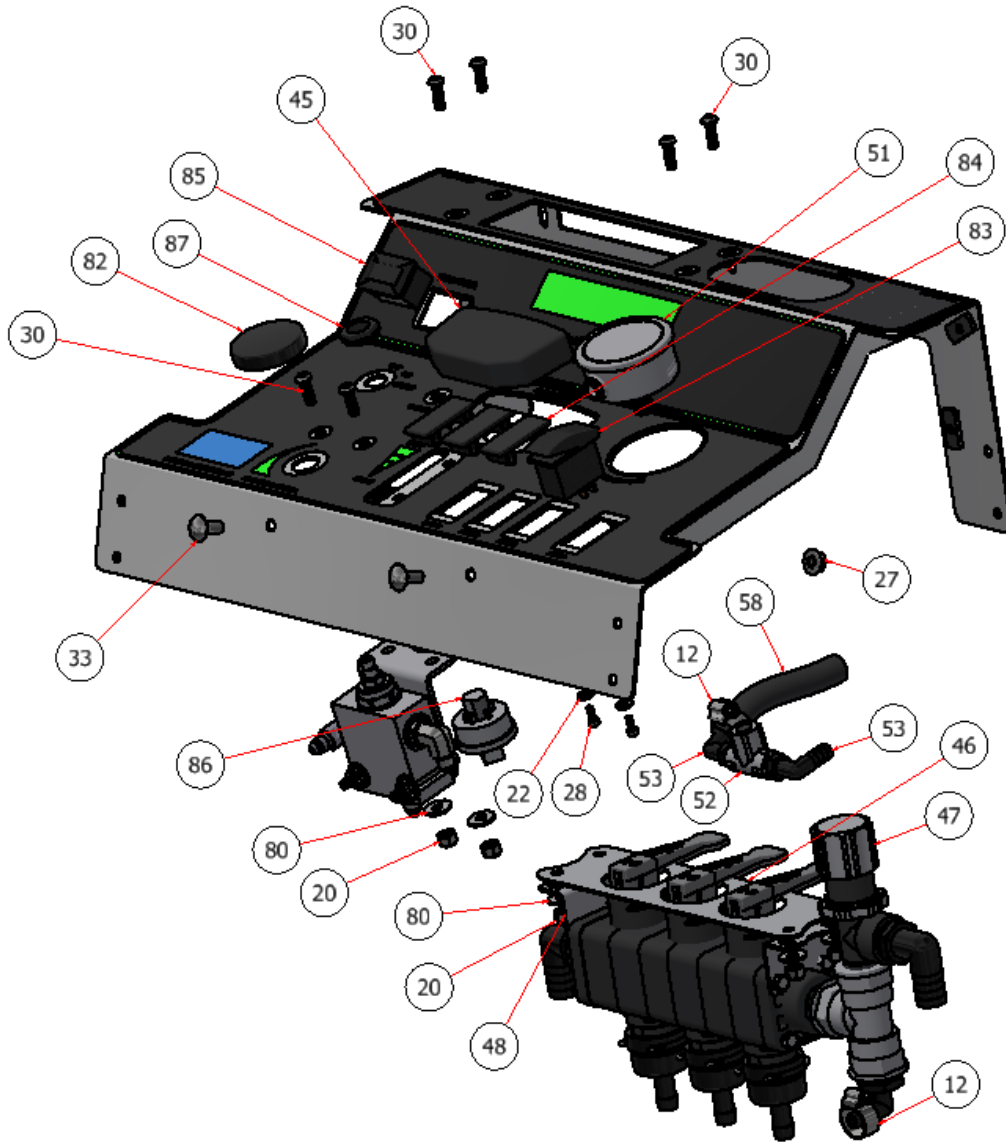

DASH PANEL ASSEMBLY

PARTS LIST				PARTS LIST			
ITEM	QTY	PART NUMBER	DESCRIPTION	ITEM	QTY	PART NUMBER	DESCRIPTION
12	3	MS4	HOSE CLAMP 3/8	58	1	S55005-425	3/8 HOSE 4.25"
20	6	SSNNC-14	NYLOCK, SS - 1/4-20	63	1	C60337	DECAL, DASH (TACH)
22	2	FSW-10	FLAT WASHER	64	1	C60336	DECAL, MAIN DASH
27	8	HFNCS-516S	NUT, FLANGE 5/16	65	1	C60338	DECAL, VAVLE AND CABLE
28	2	SHMSS-407010	SOCKET HD CAP SCREW M7 X 10	80	10	FWSS-14	FLAT WASHER, SS - 1/4
30	14	PTSS-1434	BOLT, TORX 1/4 X 3/4	82	1	H81431	VALVE, HYDROFORCE, HANDLE
33	6	CB-51634	CARRIAGE BOLT, SS - 5/16-18 x 3/4	83	1	E40202	ROCKER SWITCH
41	1	W21-126	DASH PANEL	84	3	E40202-B	BLANK, ROCKER SWITCH
45	1	E40010	SPEEDOMETER	85	1	E40011	TACHOMETER
46	1	R21-159	MOUNTING PLATE, TEE JET	86	1	E40215	KEY SWITCH
47	1	S51301-STD	TEE JET SPRAY MANIFOLD ASSEMBLY	87	1	E40215 NUT	KEY SWITCH NUT
48	2	R21-034	MOUNTING BRACKET, SPRAY MANIFOLD				
51	1	S51238	60 PSI GAUGE				
52	1	S52003	FITTING, TEE 3/8, FEMALE				
53	2	S52021	FITTING, ELBOW, 3/8 MALE X 3/8 BARB				

EXPLODED VIEW		
PART NO.	REV.	DESCRIPTION
SGEV-011	A	DASH PANEL ASSEMBLY