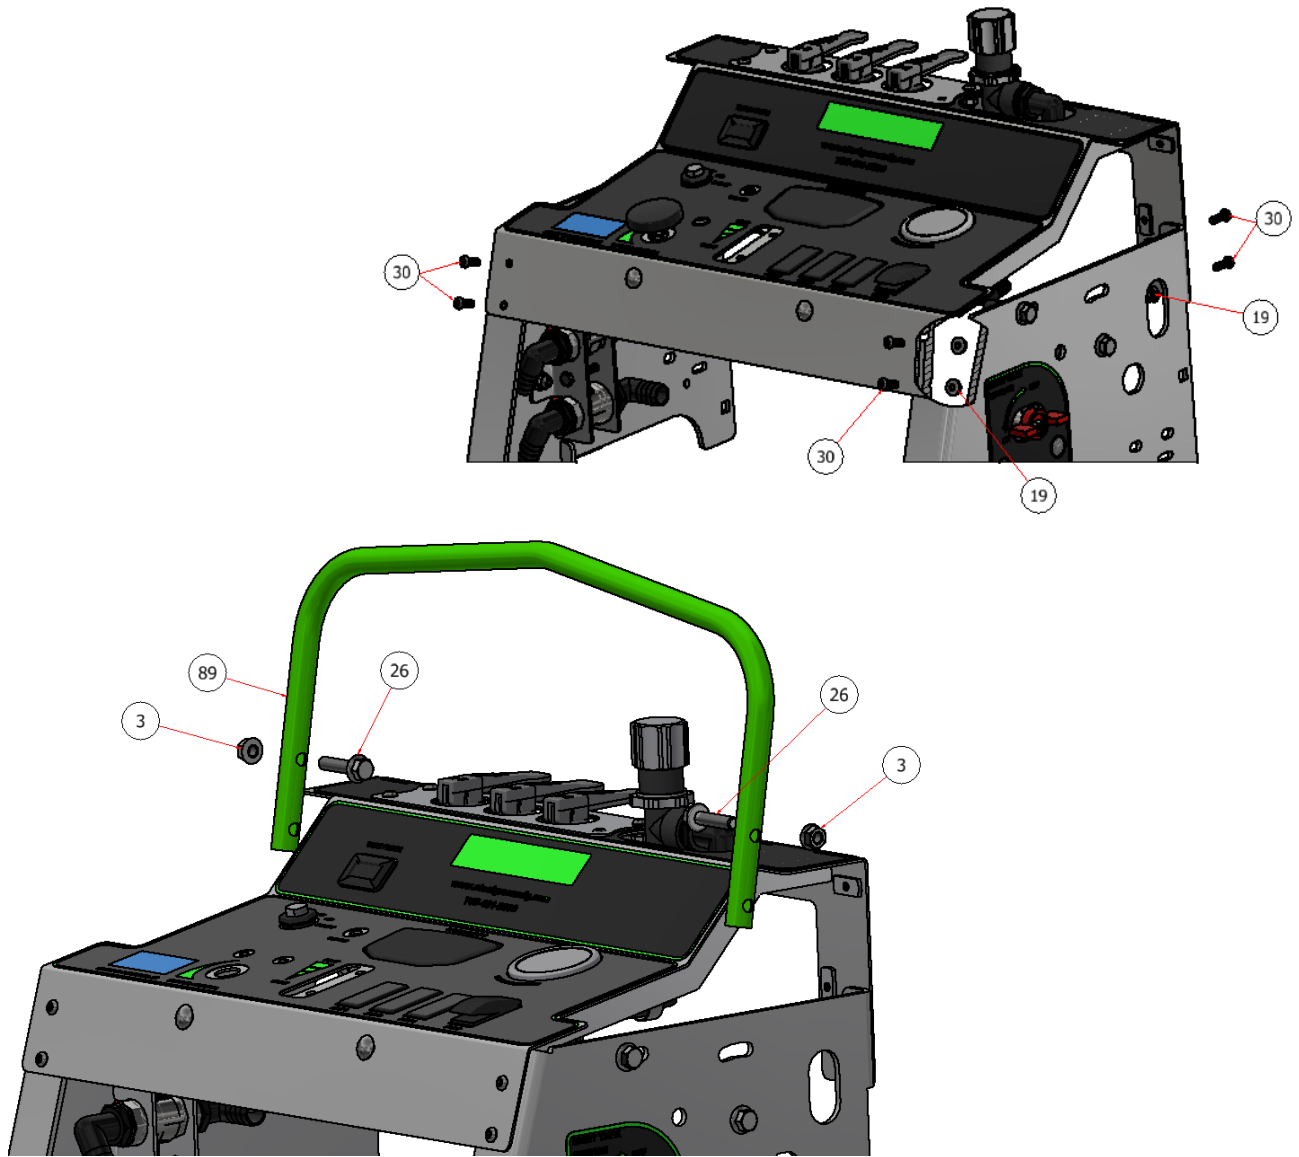

DASH PANEL & SPEEDBAR ASSEMBLY

PARTS LIST			
ITEM	QTY	PART NUMBER	DESCRIPTION
3	14	HFNCS-38S	HEX FLANGE NUT, SS - 3/8-16
19	14	HFNCS-14S	HEX FLANGE NUT, 1/4
26	6	HFSSC-3815	HEX FLANGE BOLT, 3/8 X 1.5
30	14	PTSS-1434	STAR SCREW, 1/4 X 3/4
89	1	R31022	SPEED BAR

EXPLODED VIEW		
PART NO.	REV.	DESCRIPTION
SGEV-012	A	DASH PANEL & SPEEDBAR ASSEMBLY