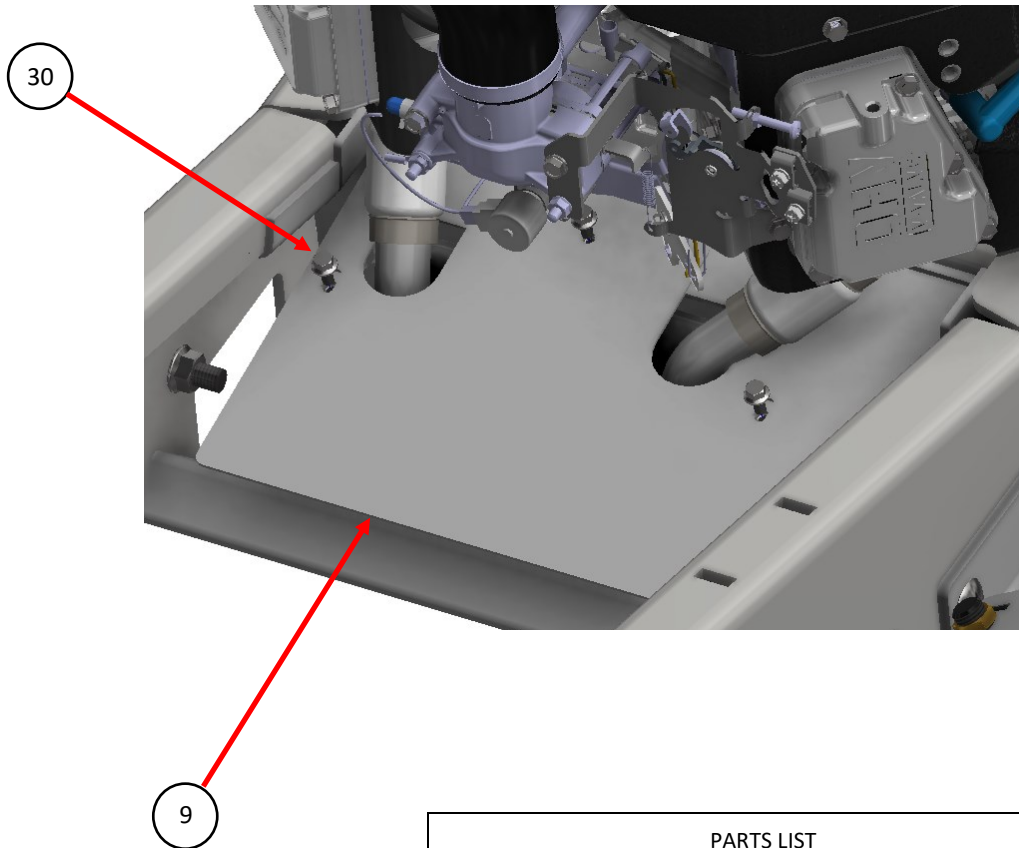

DEBRIS SHIELD ASSEMBLY

PARTS LIST			
ITEM	QTY	PART NUMBER	DESCRIPTION
9	1	R21-201	DEBRIS SHIELD, MUFFLER, SG36/42
	1	R21-203	DEBRIS SHIELD, MUFFLER, SG46/52
30	2	HFSSC-145	HEX BOLT, 1/4 X 1/2

EXPLODED VIEW		
PART NO.	REV.	DESCRIPTION
SGEV-033	A	DEBRIS SHIELD ASSEMBLY